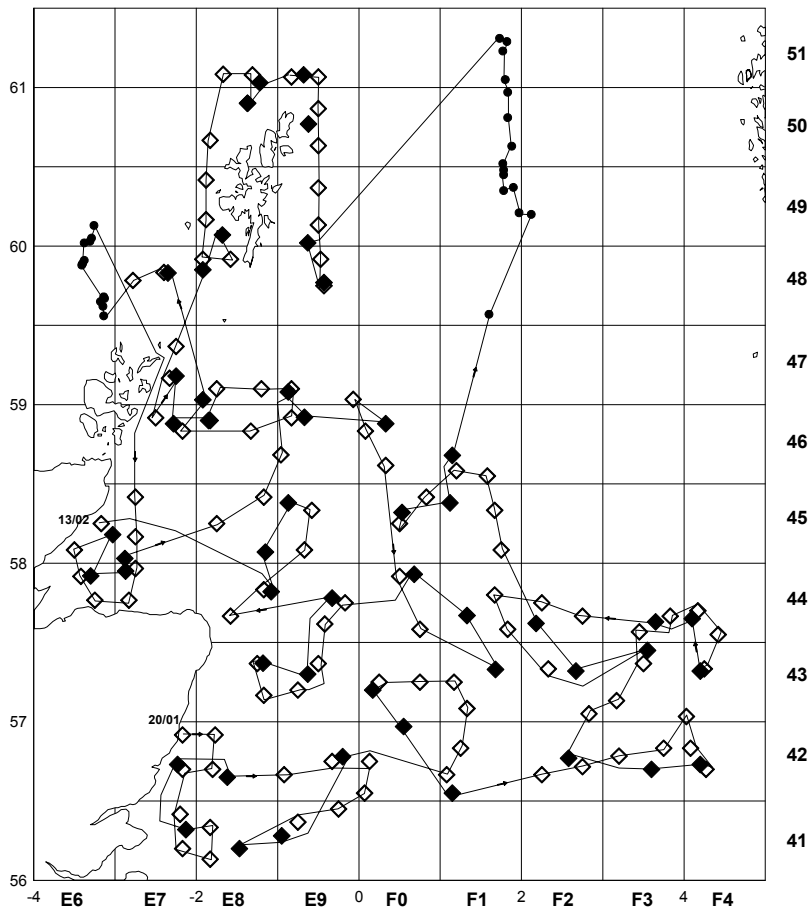

IBTS - Quarter 1 Survey 20 Jan - 14 Feb 2004

- ◇ Trawl Stations
- ◆ Methot Stations
- Cod Trawl Positions