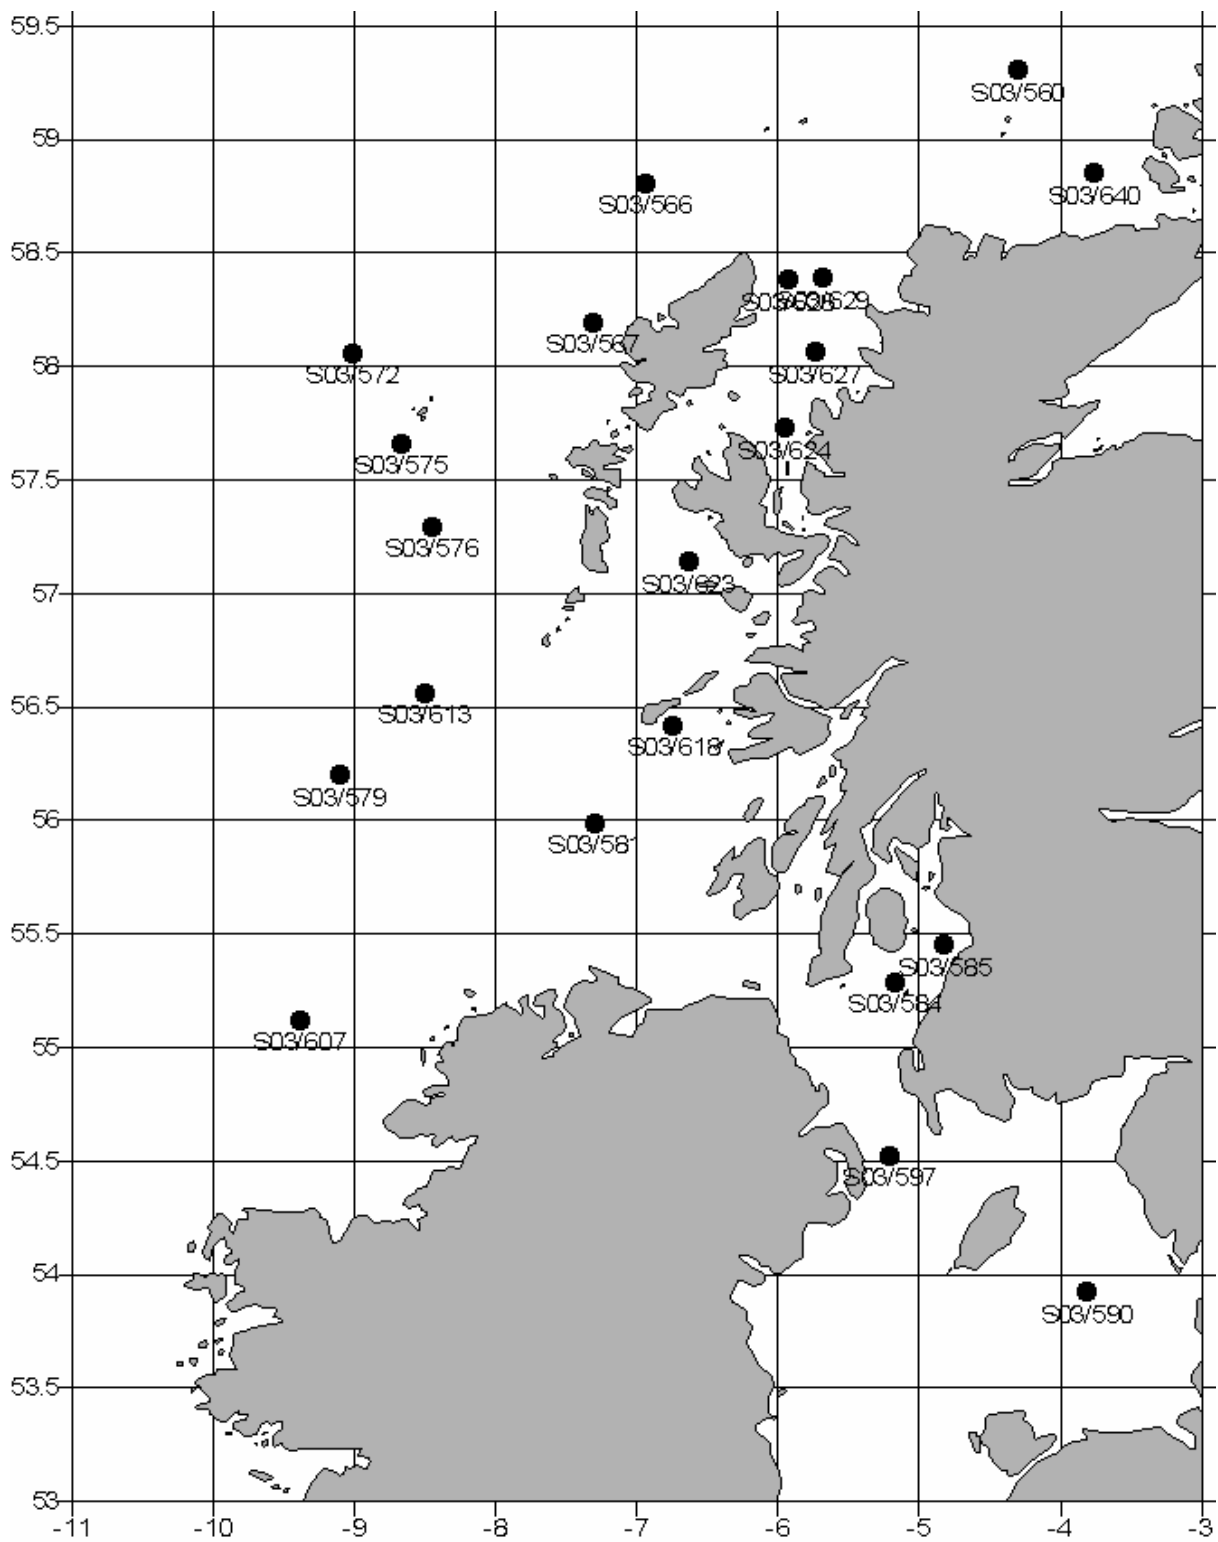

Scotia West Coast Survey Q4 2003 Trawl Positions

**vanVeen Grab and Beam Trawl Sampling Stations  
November / December 2003**