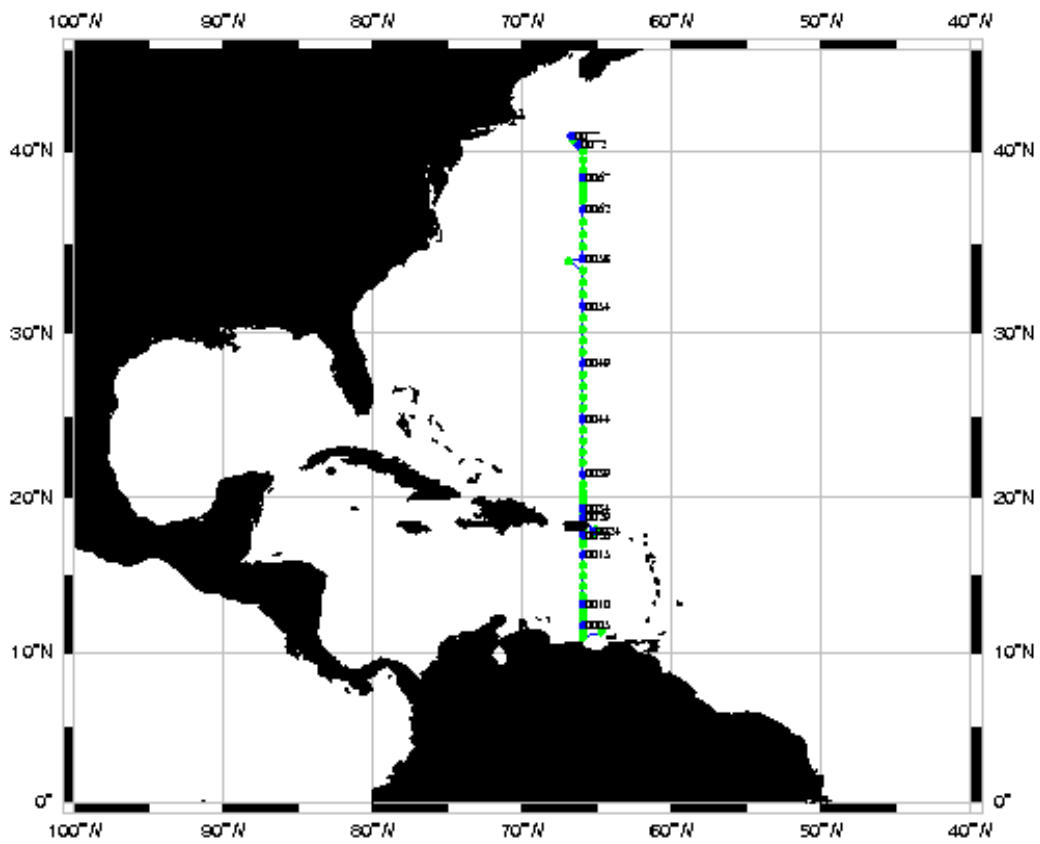

## Station locations for a22

(Produced from .SUM files by WHPO)