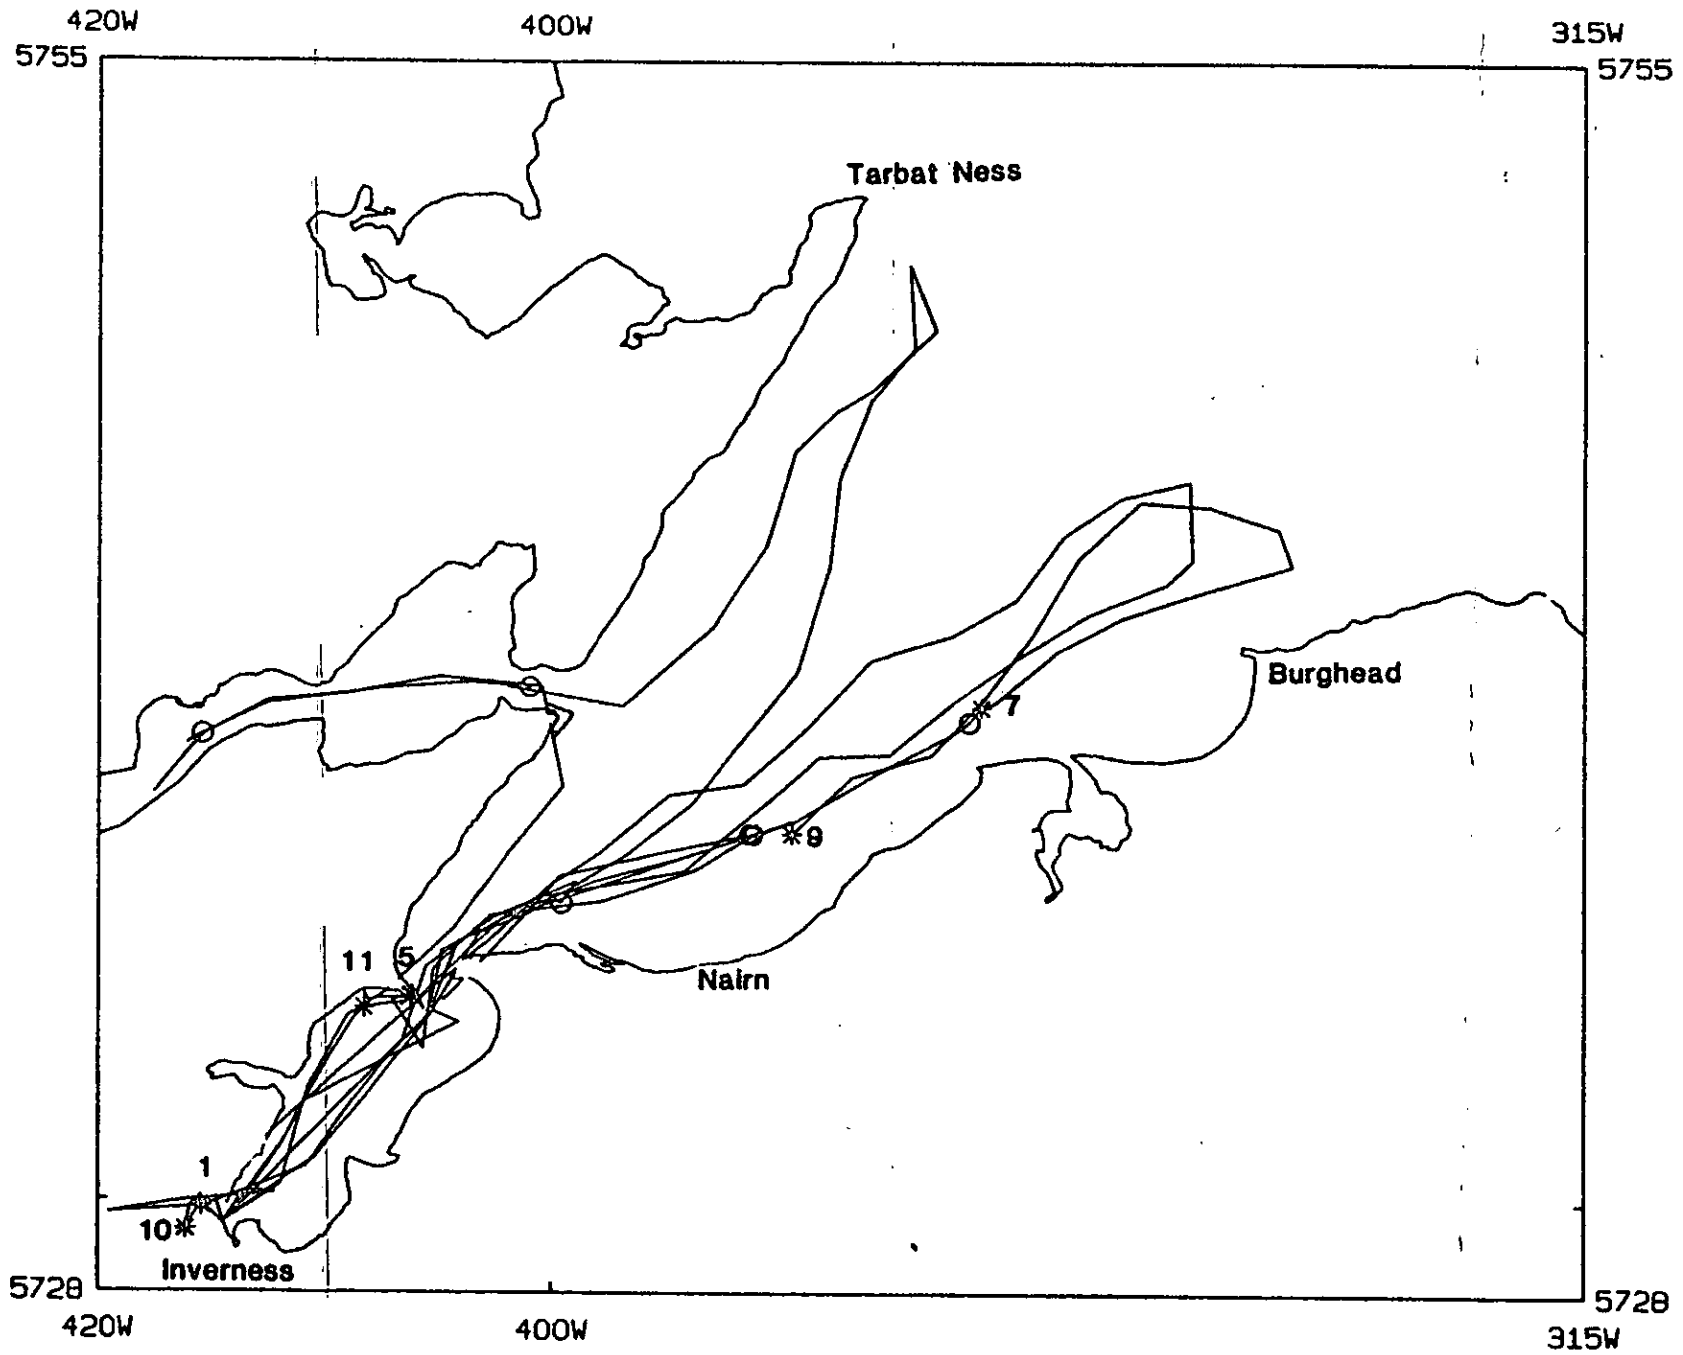

INNER MORAY FIRTH SURVEY -- CRUISE TRACK

○ Blank Haul
* Successful Haul

PLEASE ATTACH TO REPORT OF CHARTER VESSEL MV 'ASPIRE'.

SIL MACDONALD R.323