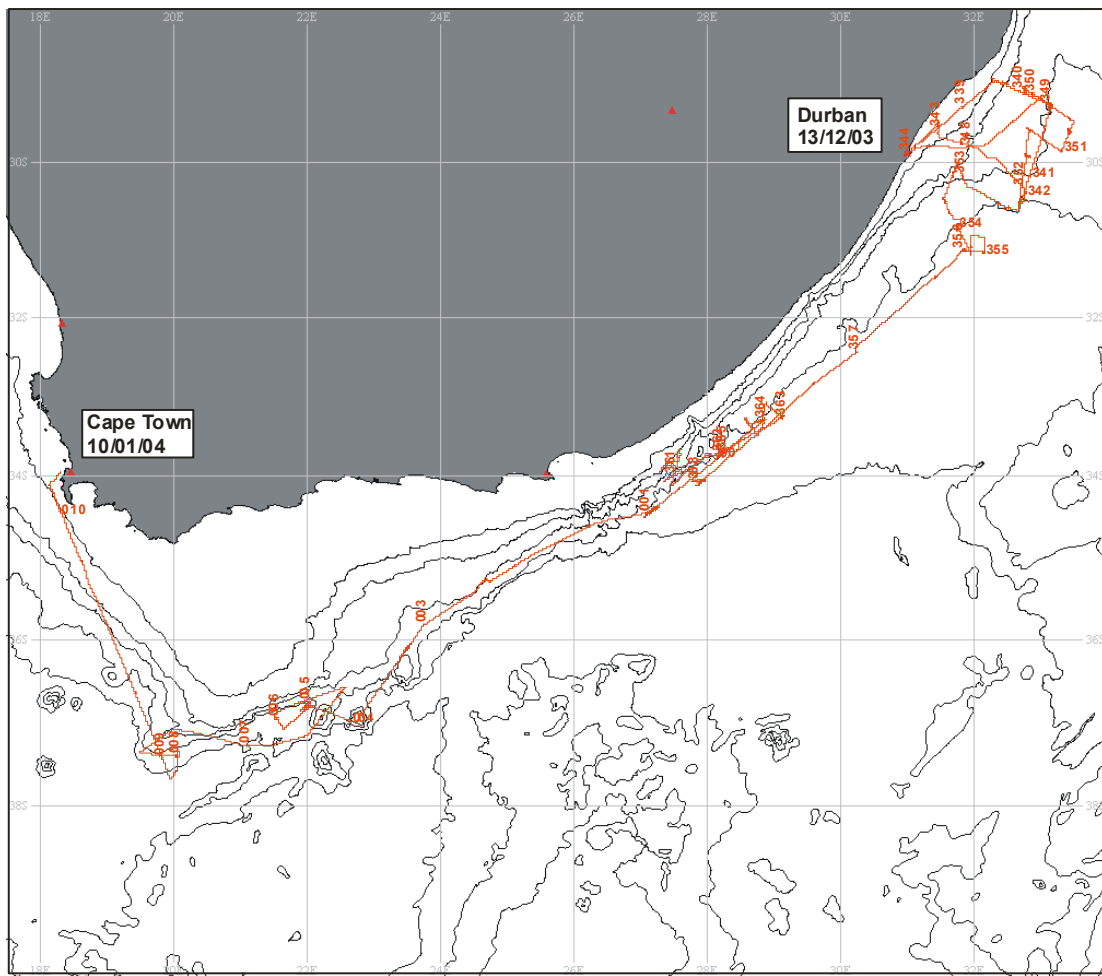

## 17. CD154 Cruise Track

MERCATOR P PROJECTION  
SCALE 1 TO 250 000 (NATURAL SCALE AT LAT. 0)  
INTERNATIONAL SPHEROID PROJECTED AT LATITUDE 0

18. CD154 Station Map (See Station log for further information)