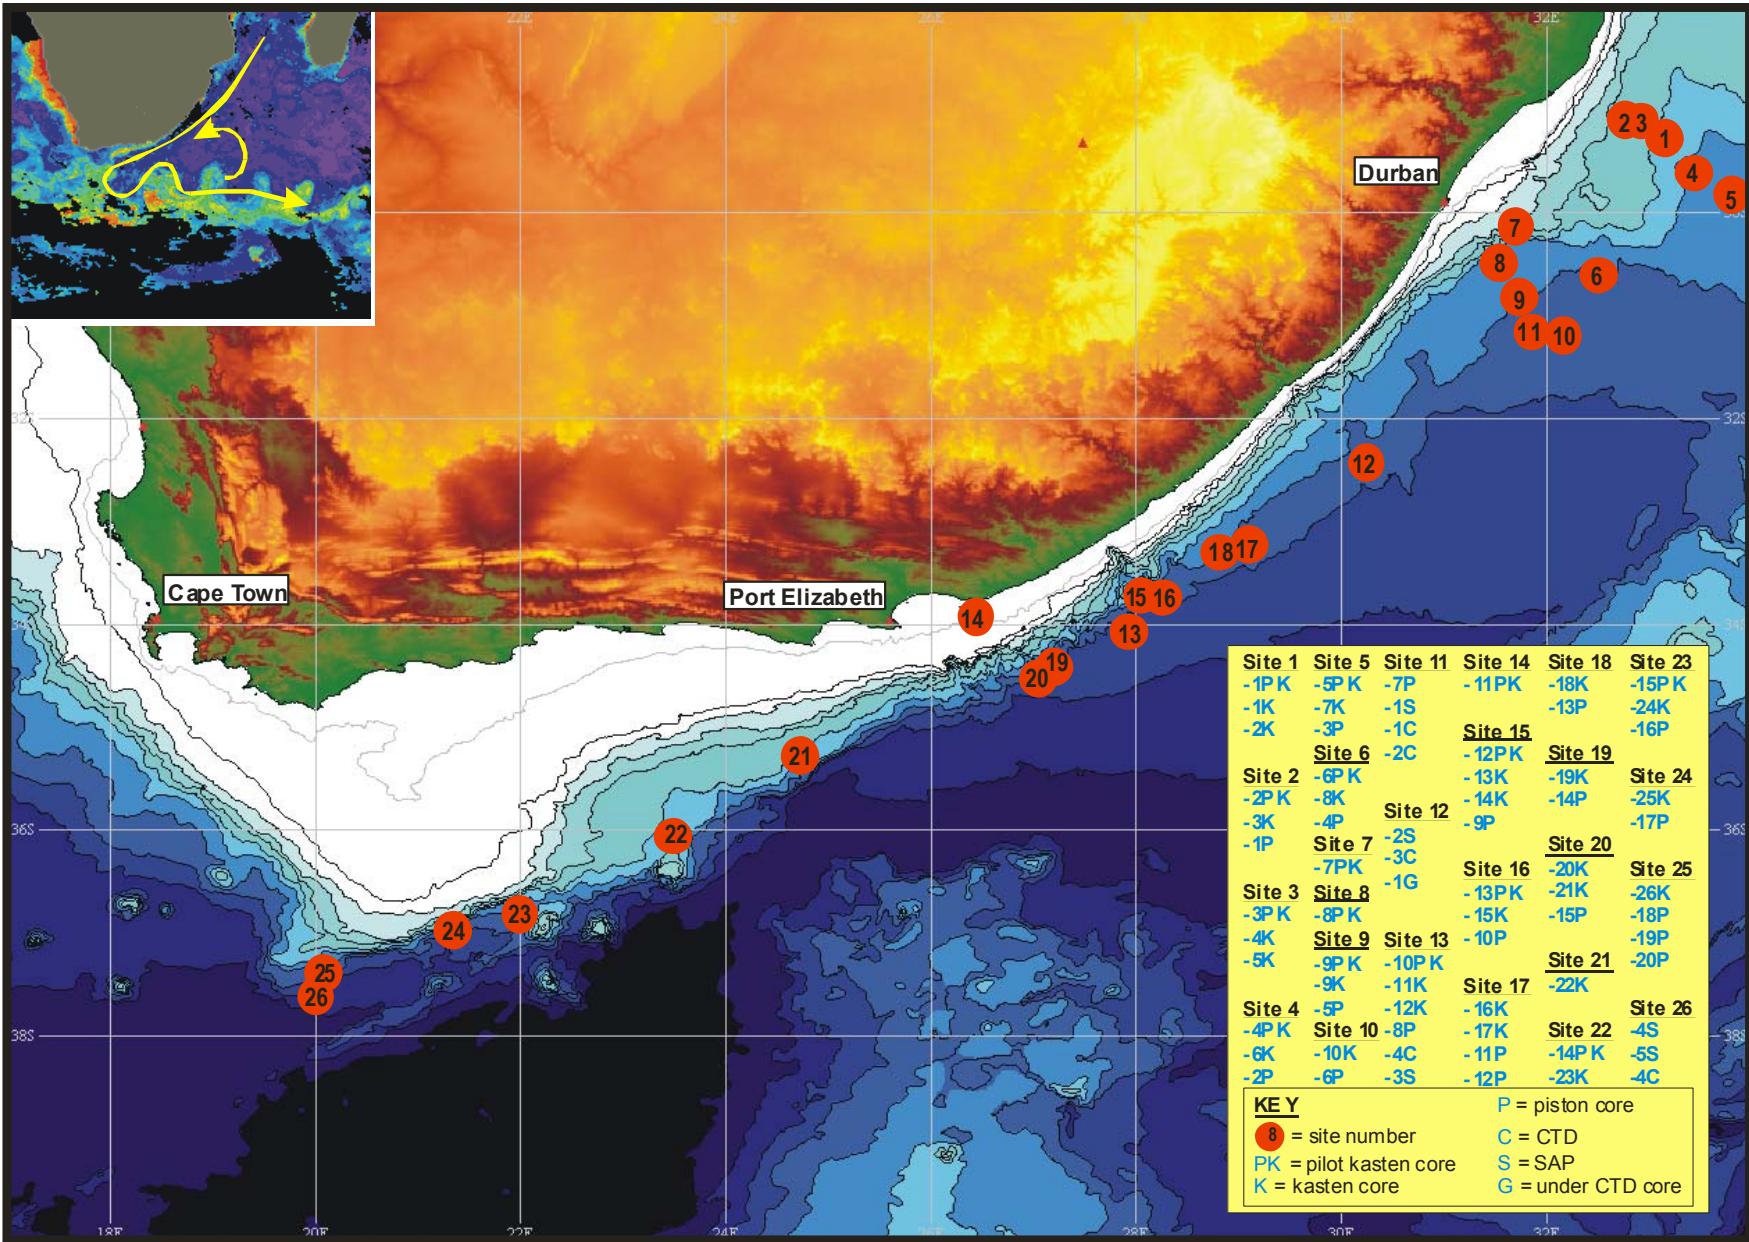

## 17. CD154 Cruise Track

MERCATOR P PROJECTION  
SCALE 1 TO 250 000 (NATURAL SCALE AT LAT. 0)  
INTERNATIONAL SPHEROID PROJECTED AT LATITUDE 0

18. CD154 Station Map (See Station log for further information)