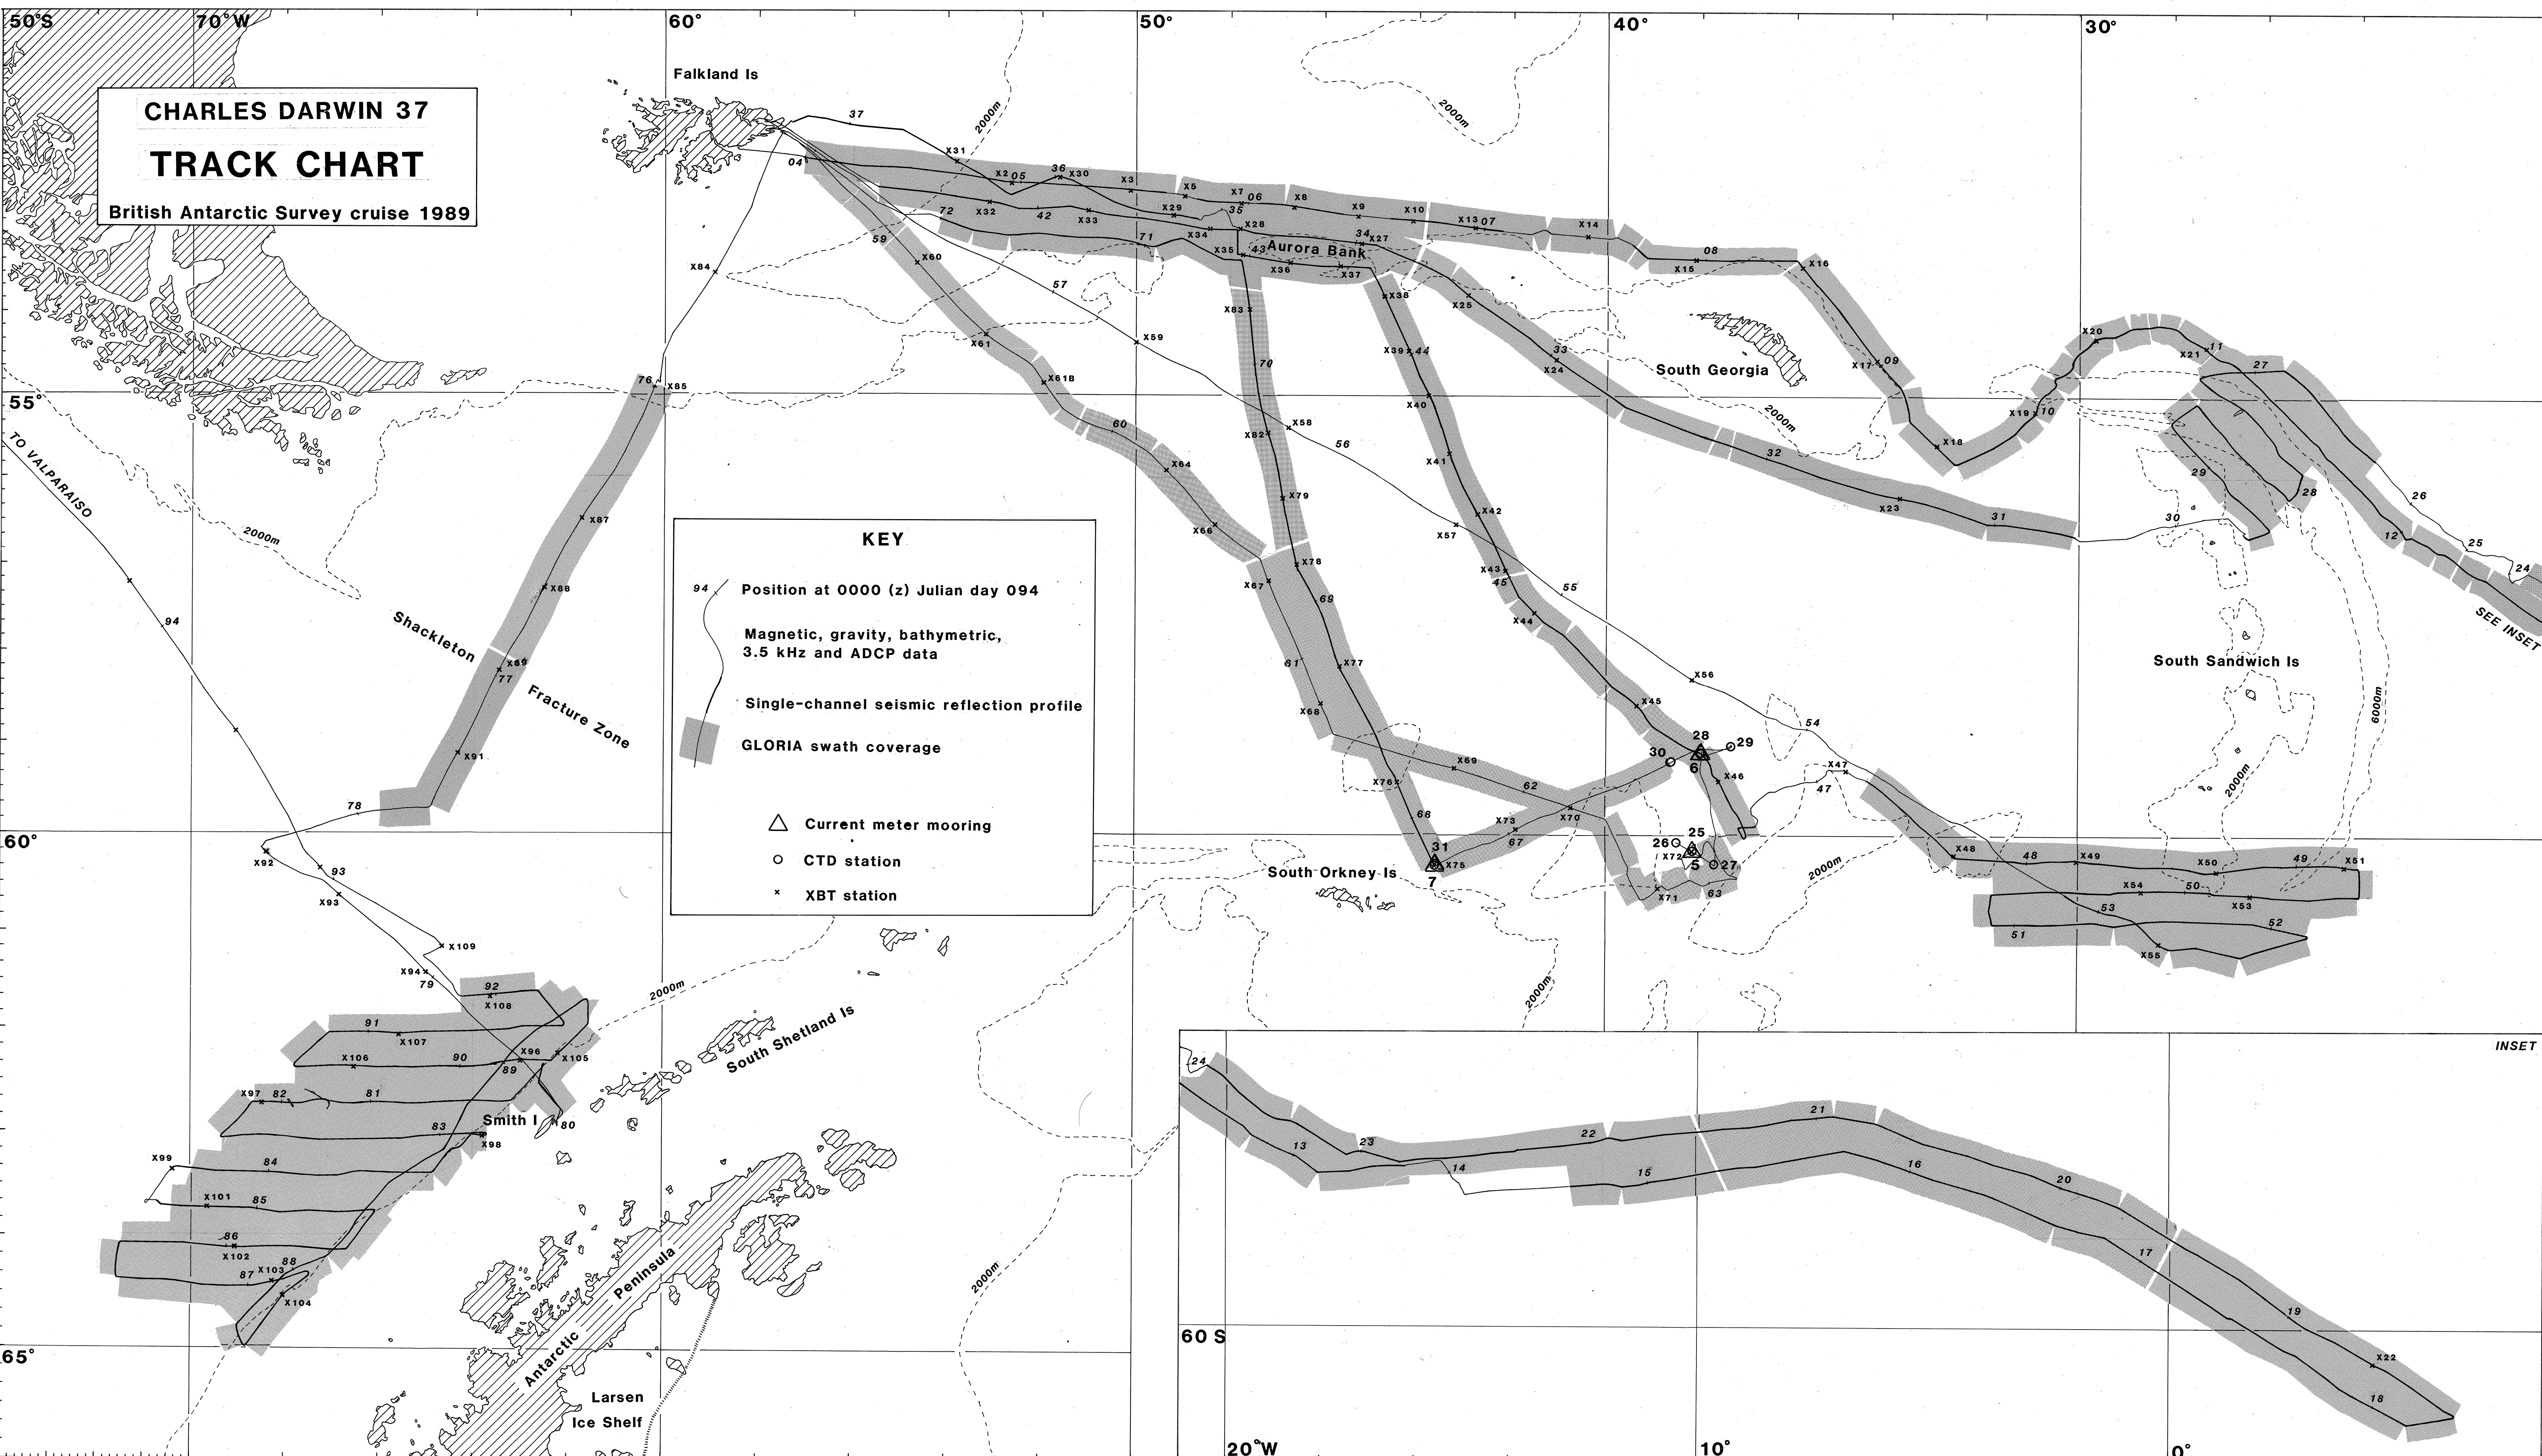

CHARLES DARWIN 37
TRACK CHART
 British Antarctic Survey cruise 1989

KEY

- 94 Position at 0000 (z) Julian day 094
- Magnetic, gravity, bathymetric, 3.5 kHz and ADCP data
- Single-channel seismic reflection profile
- GLORIA swath coverage
- △ Current meter mooring
- CTD station
- x XBT station

SEE INSET

INSET