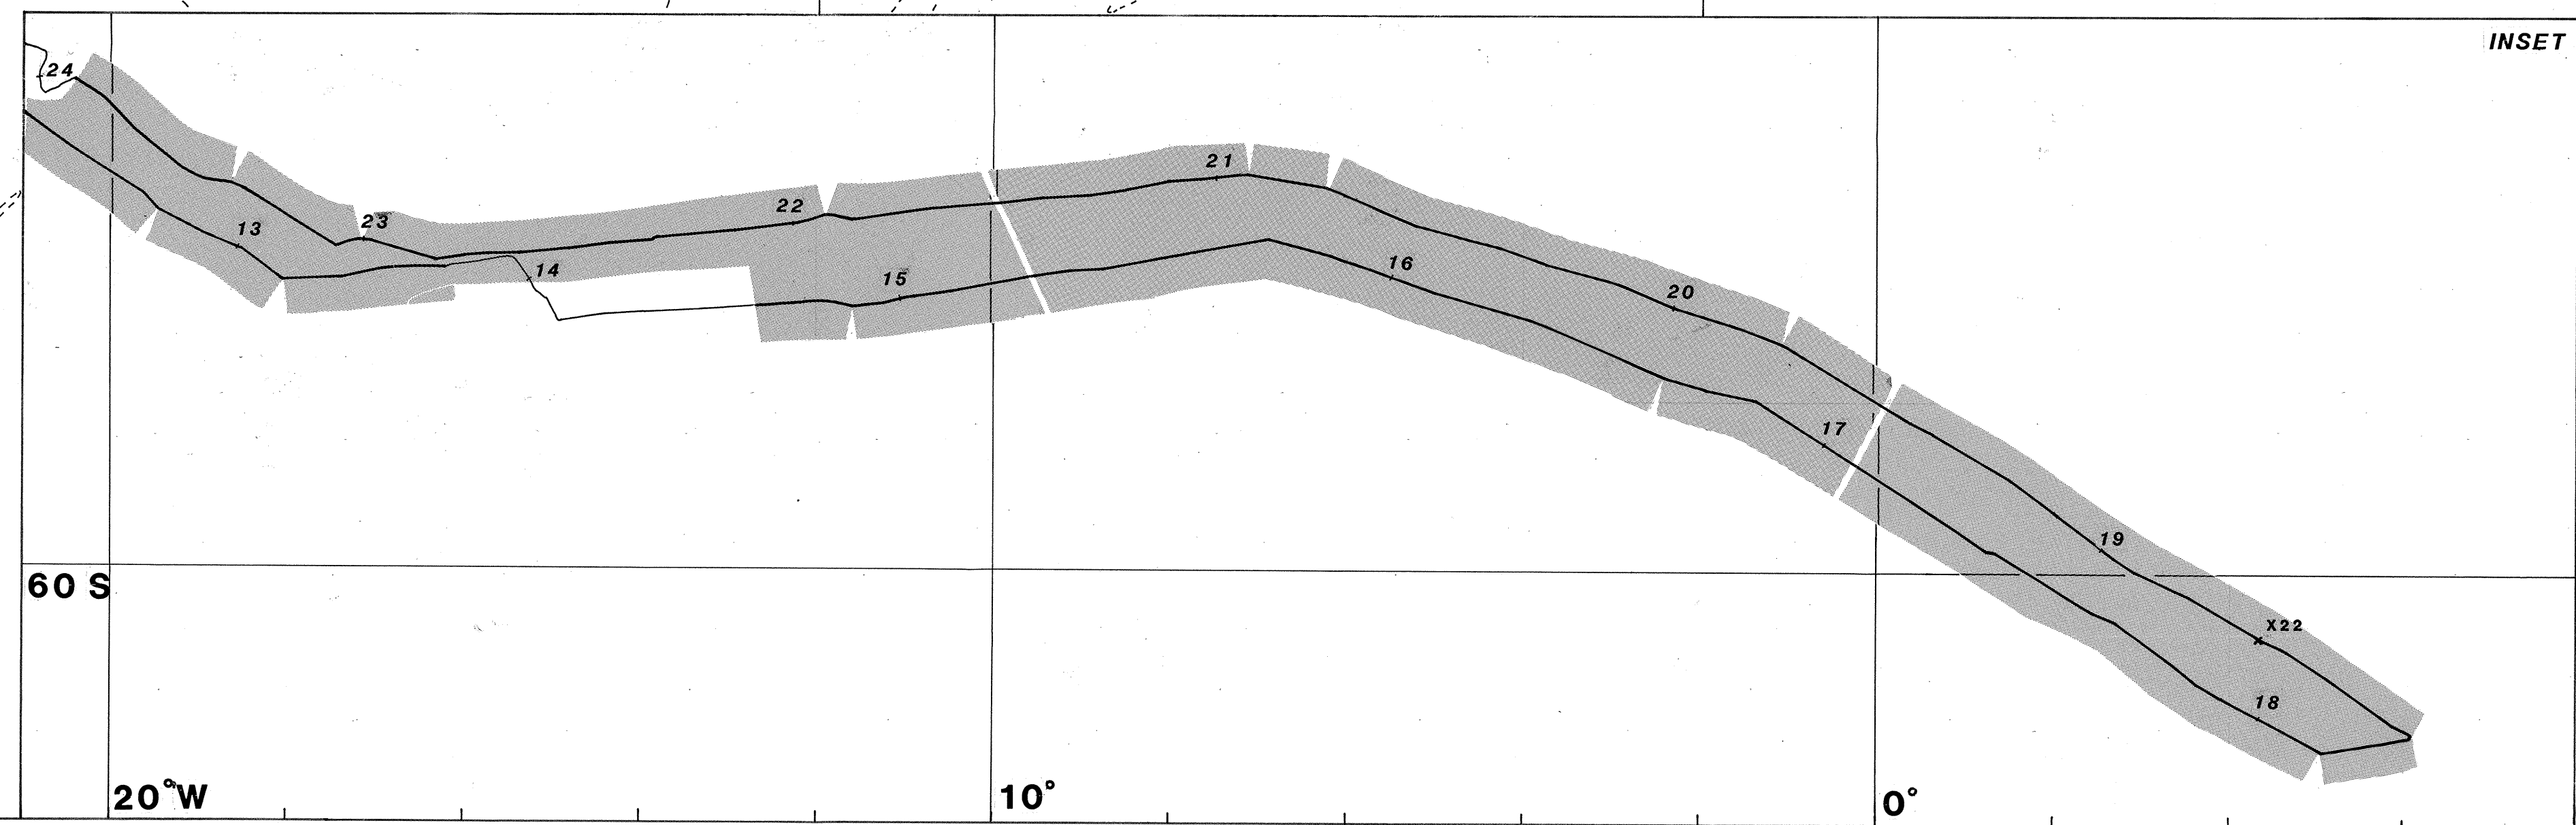

CHARLES DARWIN 37
TRACK CHART
 British Antarctic Survey cruise 1989

KEY

- 94 Position at 0000 (z) Julian day 094
- Magnetic, gravity, bathymetric, 3.5 kHz and ADCP data
- Single-channel seismic reflection profile
- GLORIA swath coverage
- △ Current meter mooring
- CTD station
- x XBT station

SEE INSET

INSET