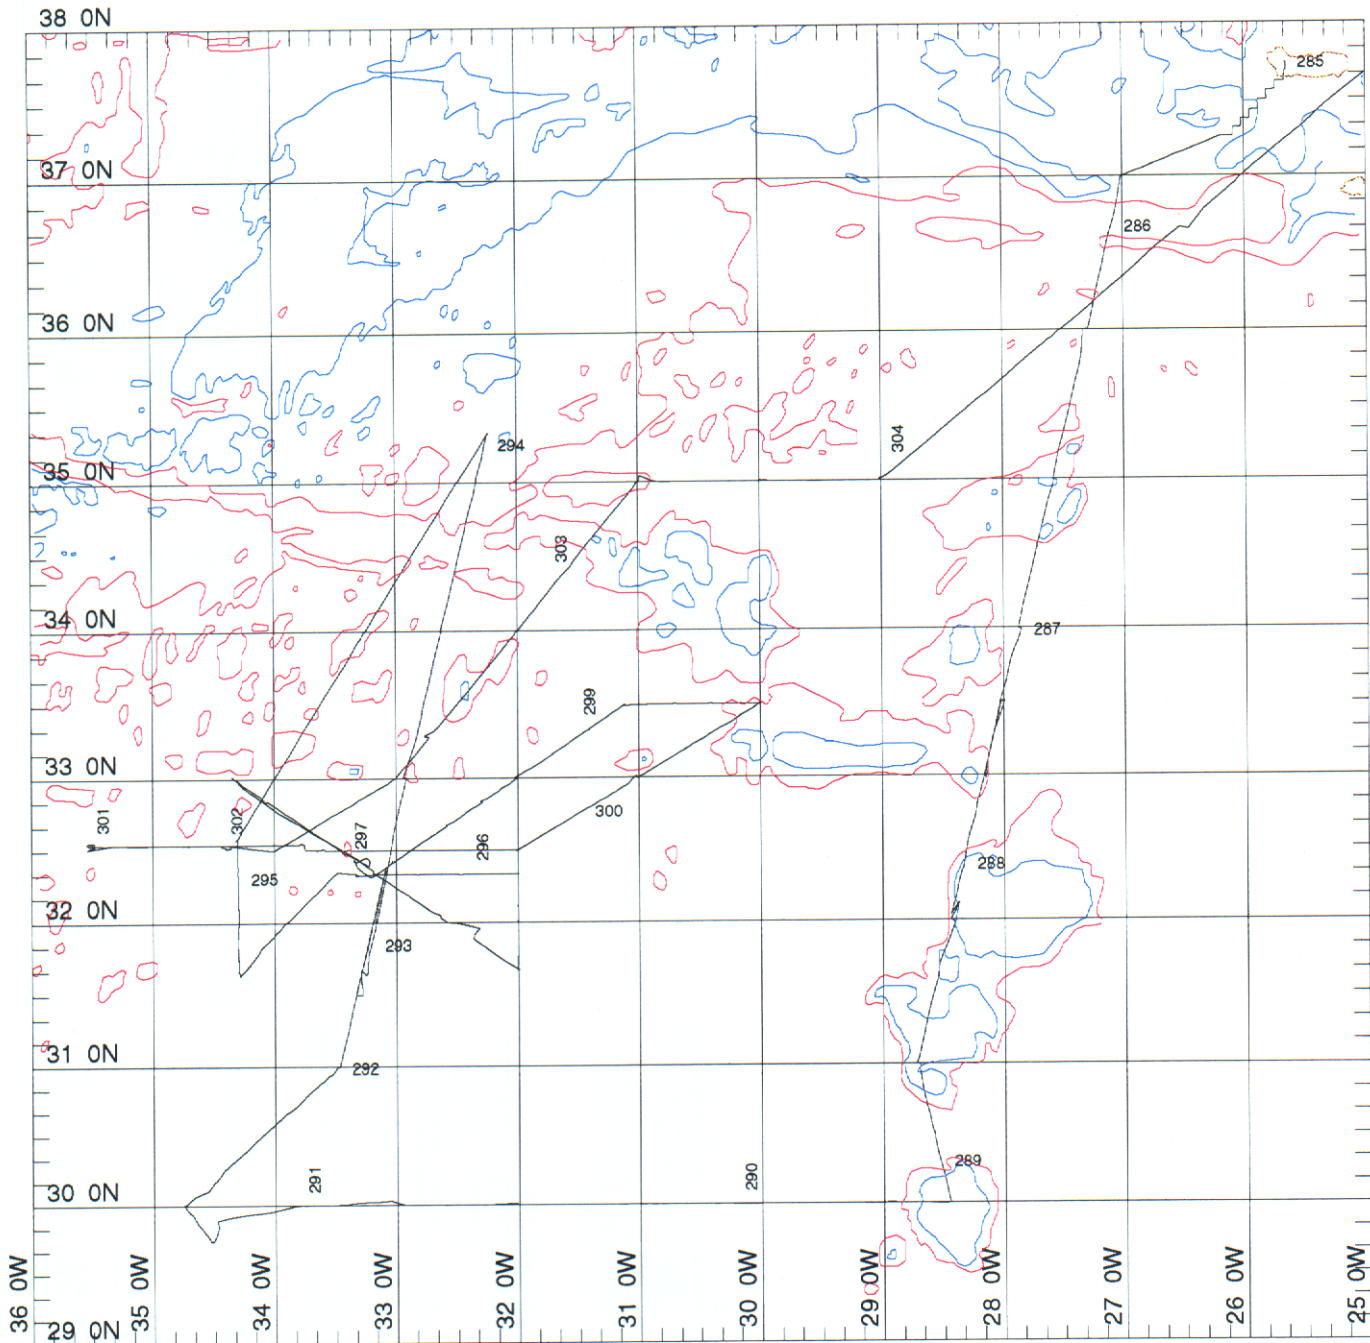

Fig 3.1 CD97 Trackplot work area

MERCATOR PROJECTION

GRID NO. 1

SCALE 1 TO 5000000 (NATURAL SCALE AT LAT. 35)

INTERNATIONAL SPHEROID PROJECTED AT LATITUDE 35

Fig 3.2 CD97 Trackplot work area CTD Stations

MERCATOR PROJECTION

GRID NO. 1

SCALE 1 TO 5000000 (NATURAL SCALE AT LAT. 35)

INTERNATIONAL SPHEROID PROJECTED AT LATITUDE 35

Fig 3.3 CD97 Trackplot work area XBT Stations

MERCATOR PROJECTION

SCALE 1 TO 5000000 (NATURAL SCALE AT LAT. 35)

INTERNATIONAL SPHEROID PROJECTED AT LATITUDE 35

GRID NO. 1

Tr

CD97 trackplot work area XBT stations