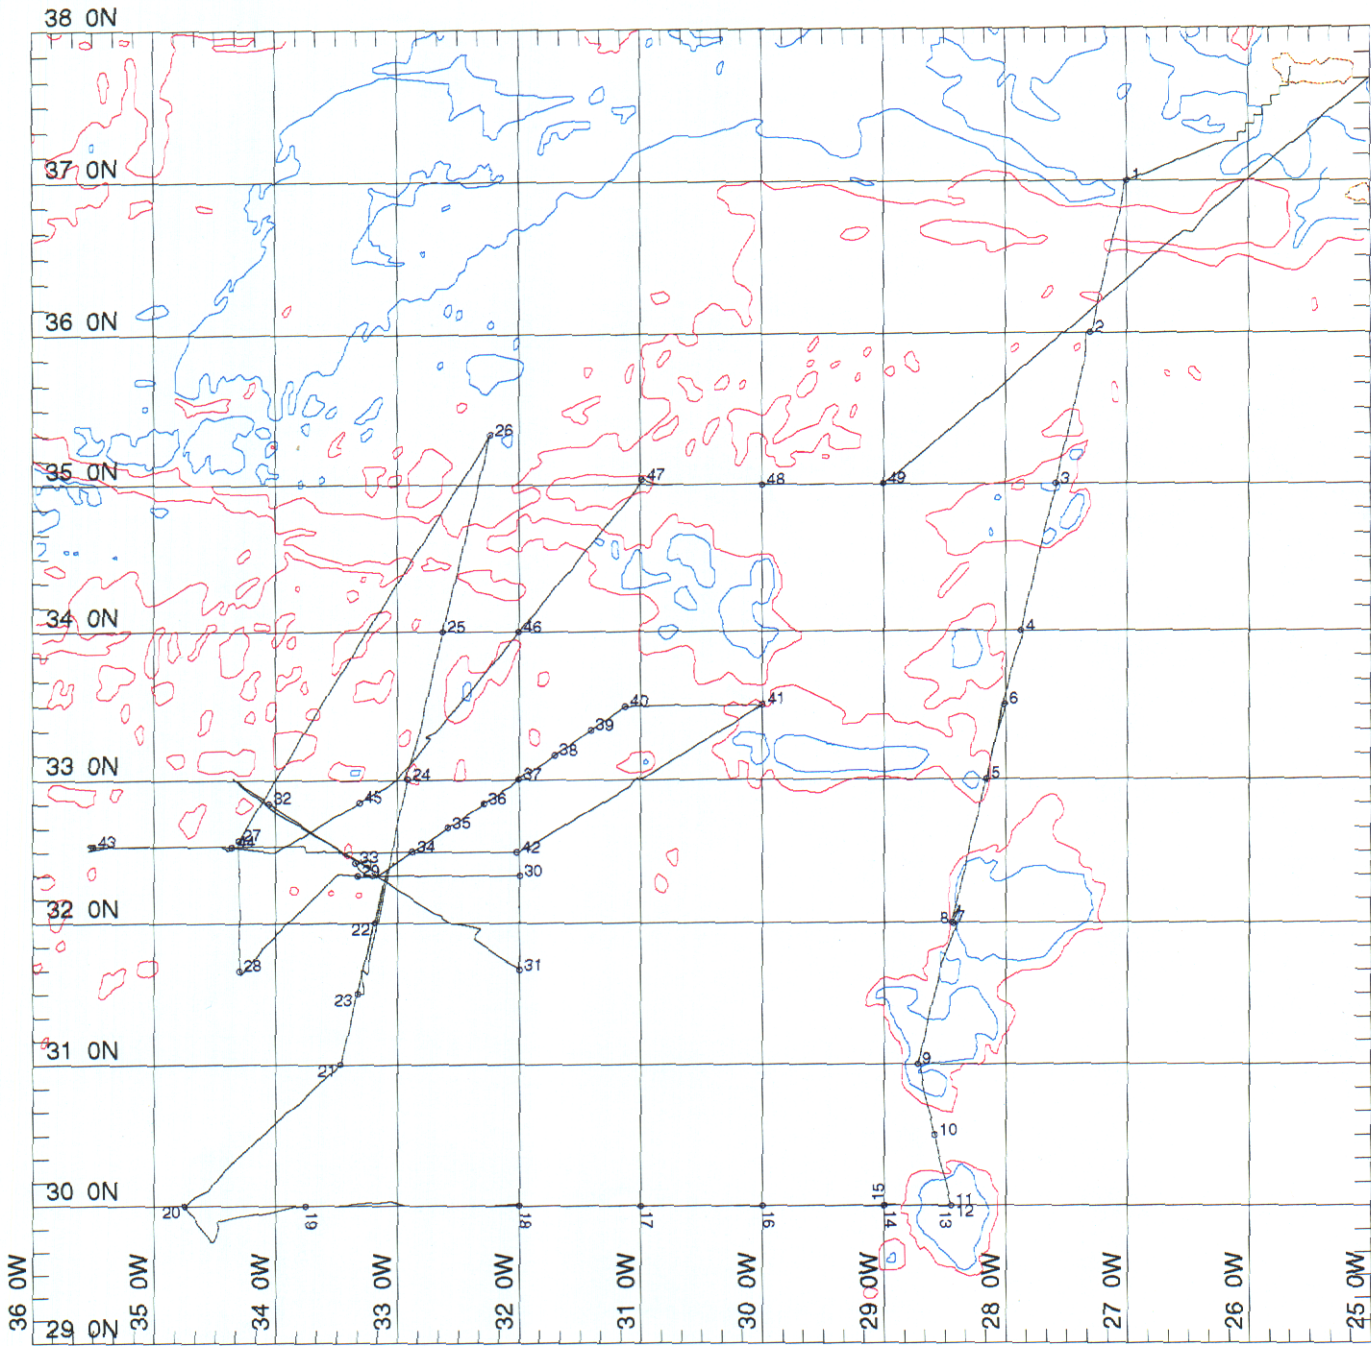

Fig 3.1 CD97 Trackplot work area

MERCATOR PROJECTION

GRID NO. 1

SCALE 1 TO 5000000 (NATURAL SCALE AT LAT. 35)

INTERNATIONAL SPHEROID PROJECTED AT LATITUDE 35

Fig 3.2 CD97 Trackplot work area CTD Stations

MERCATOR PROJECTION

GRID NO. 1

SCALE 1 TO 5000000 (NATURAL SCALE AT LAT. 35)

INTERNATIONAL SPHEROID PROJECTED AT LATITUDE 35

Fig 3.3 CD97 Trackplot work area XBT Stations

MERCATOR PROJECTION

SCALE 1 TO 5000000 (NATURAL SCALE AT LAT. 35)

INTERNATIONAL SPHEROID PROJECTED AT LATITUDE 35

GRID NO. 1

Tr

CD97 trackplot work area XBT stations