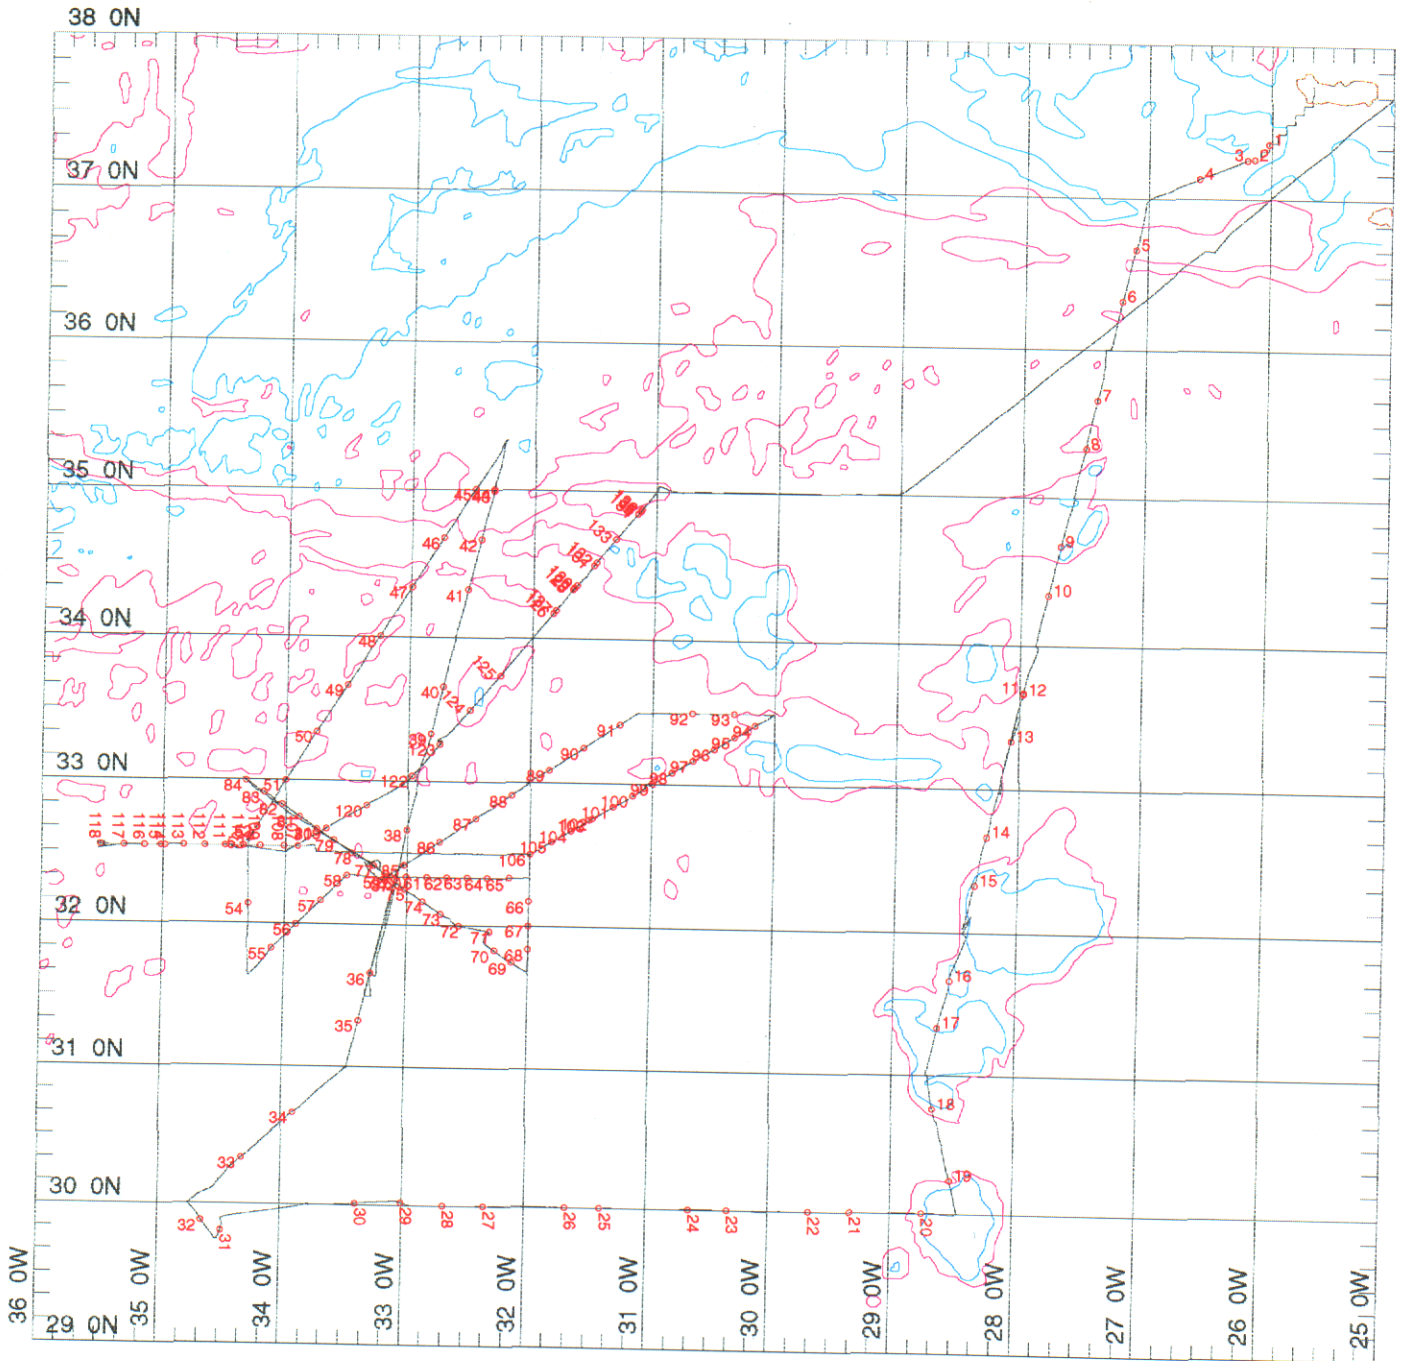

Fig 3.1 CD97 Trackplot work area

MERCATOR PROJECTION

GRID NO. 1

SCALE 1 TO 5000000 (NATURAL SCALE AT LAT. 35)

INTERNATIONAL SPHEROID PROJECTED AT LATITUDE 35

Fig 3.2 CD97 Trackplot work area CTD Stations

MERCATOR PROJECTION

GRID NO. 1

SCALE 1 TO 5000000 (NATURAL SCALE AT LAT. 35)

INTERNATIONAL SPHEROID PROJECTED AT LATITUDE 35

Fig 3.3 CD97 Trackplot work area XBT Stations

MERCATOR PROJECTION

SCALE 1 TO 5000000 (NATURAL SCALE AT LAT. 35)

INTERNATIONAL SPHEROID PROJECTED AT LATITUDE 35

GRID NO. 1

Tr

CD97 trackplot work area XBT stations