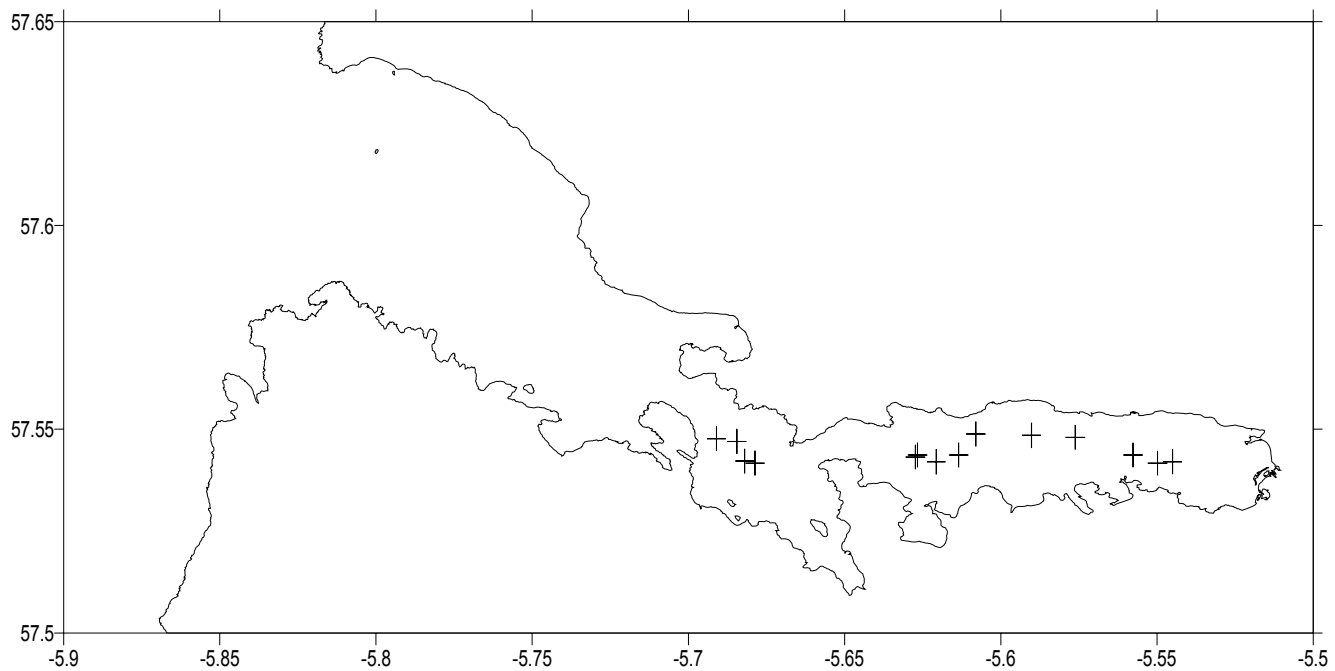

# Moray Firth Crab Ground TV Survey December 2004, Cruise 1804C/RV0412

# Loch Torridon TV Sites December 2004, Cruise 1804C/RV0412

# Loch Duich and Loch Alsh TV Survey Sites December 2004 Cruise 1804C/RV0412