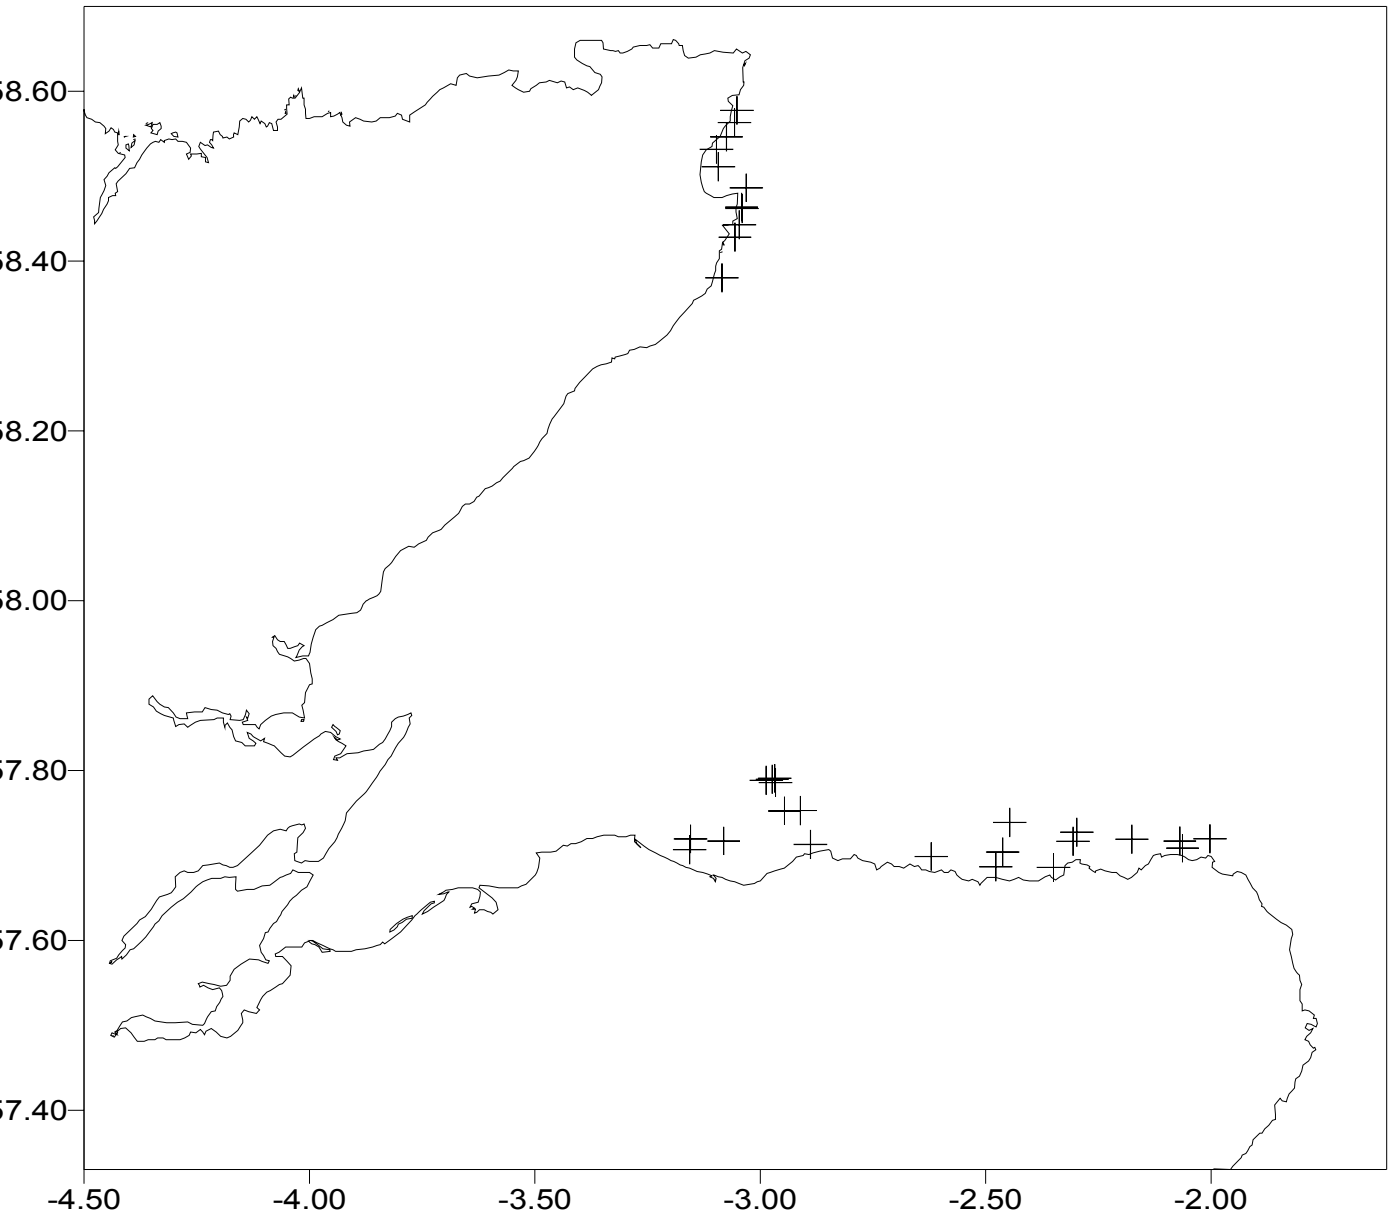

# Moray Firth Crab Ground TV Survey December 2004, Cruise 1804C/RV0412

# Loch Torridon TV Sites December 2004, Cruise 1804C/RV0412

# Loch Duich and Loch Alsh TV Survey Sites December 2004 Cruise 1804C/RV0412