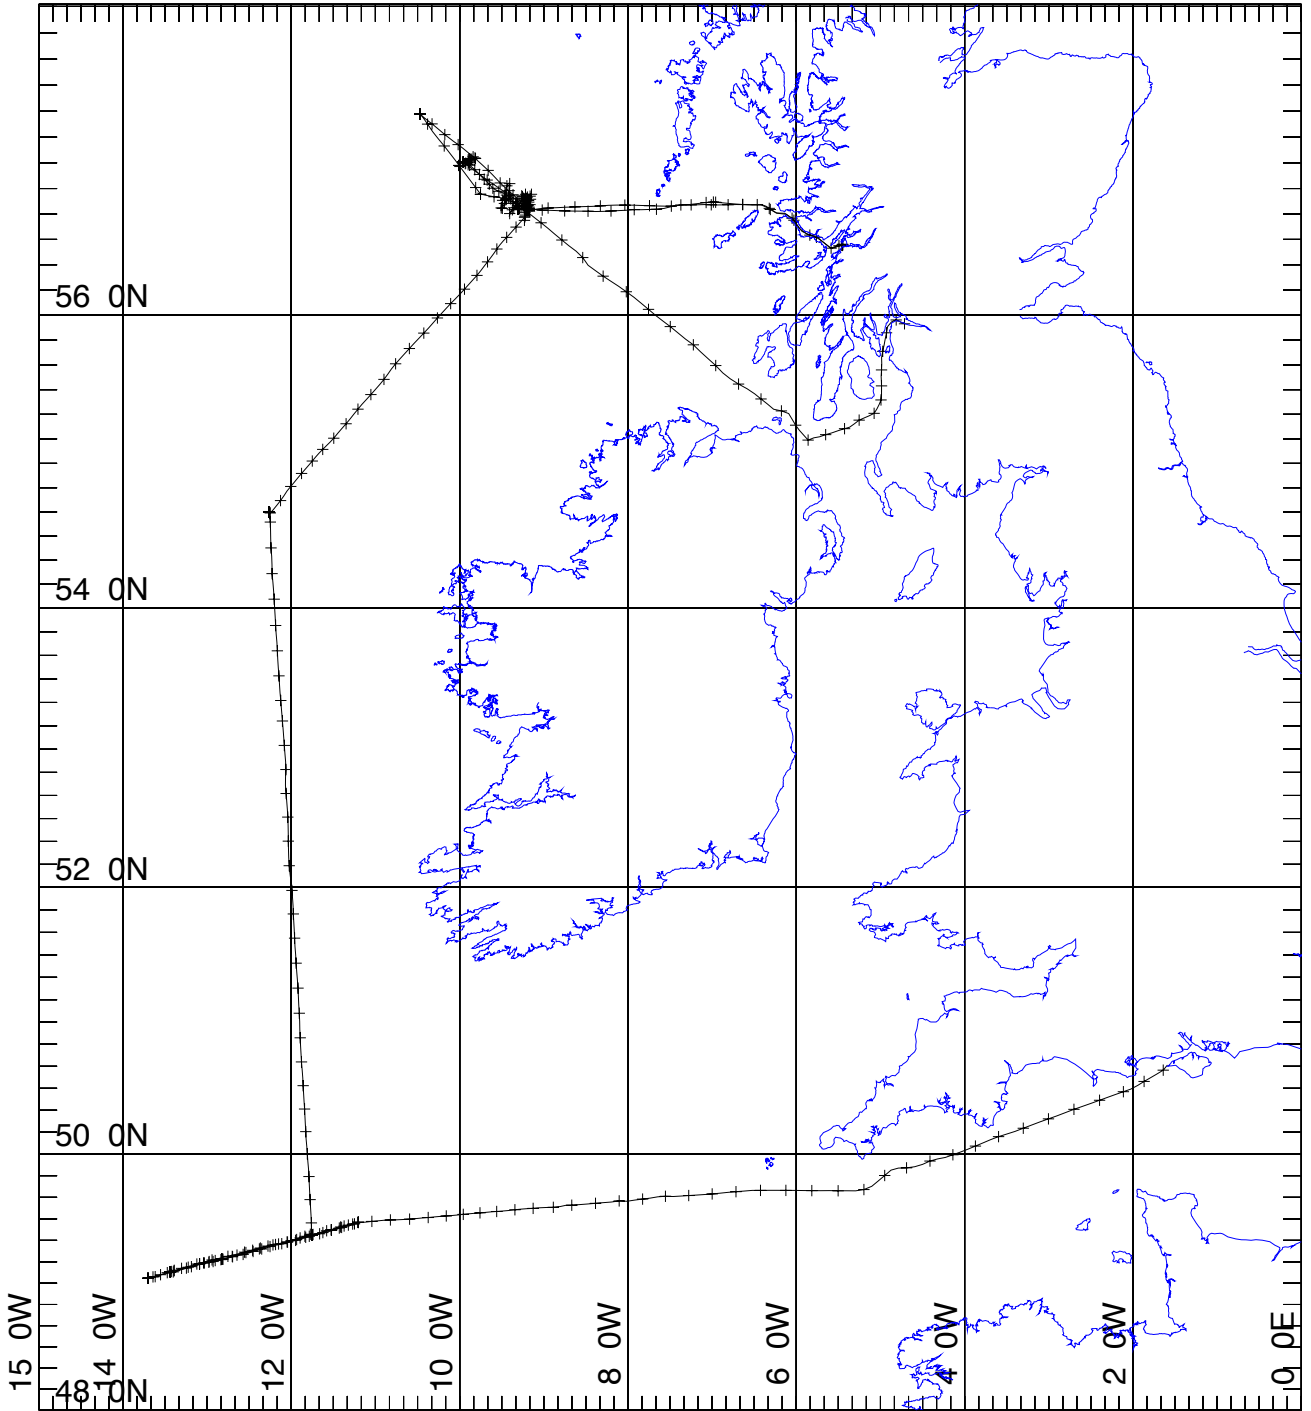

58 0800N

MERCATOR PROJECTION

GRID NO. 1

SCALE 1 TO 1000000 (NATURAL SCALE AT LAT. 0)

INTERNATIONAL SPHEROID PROJECTED AT LATITUDE 0

DY051

+