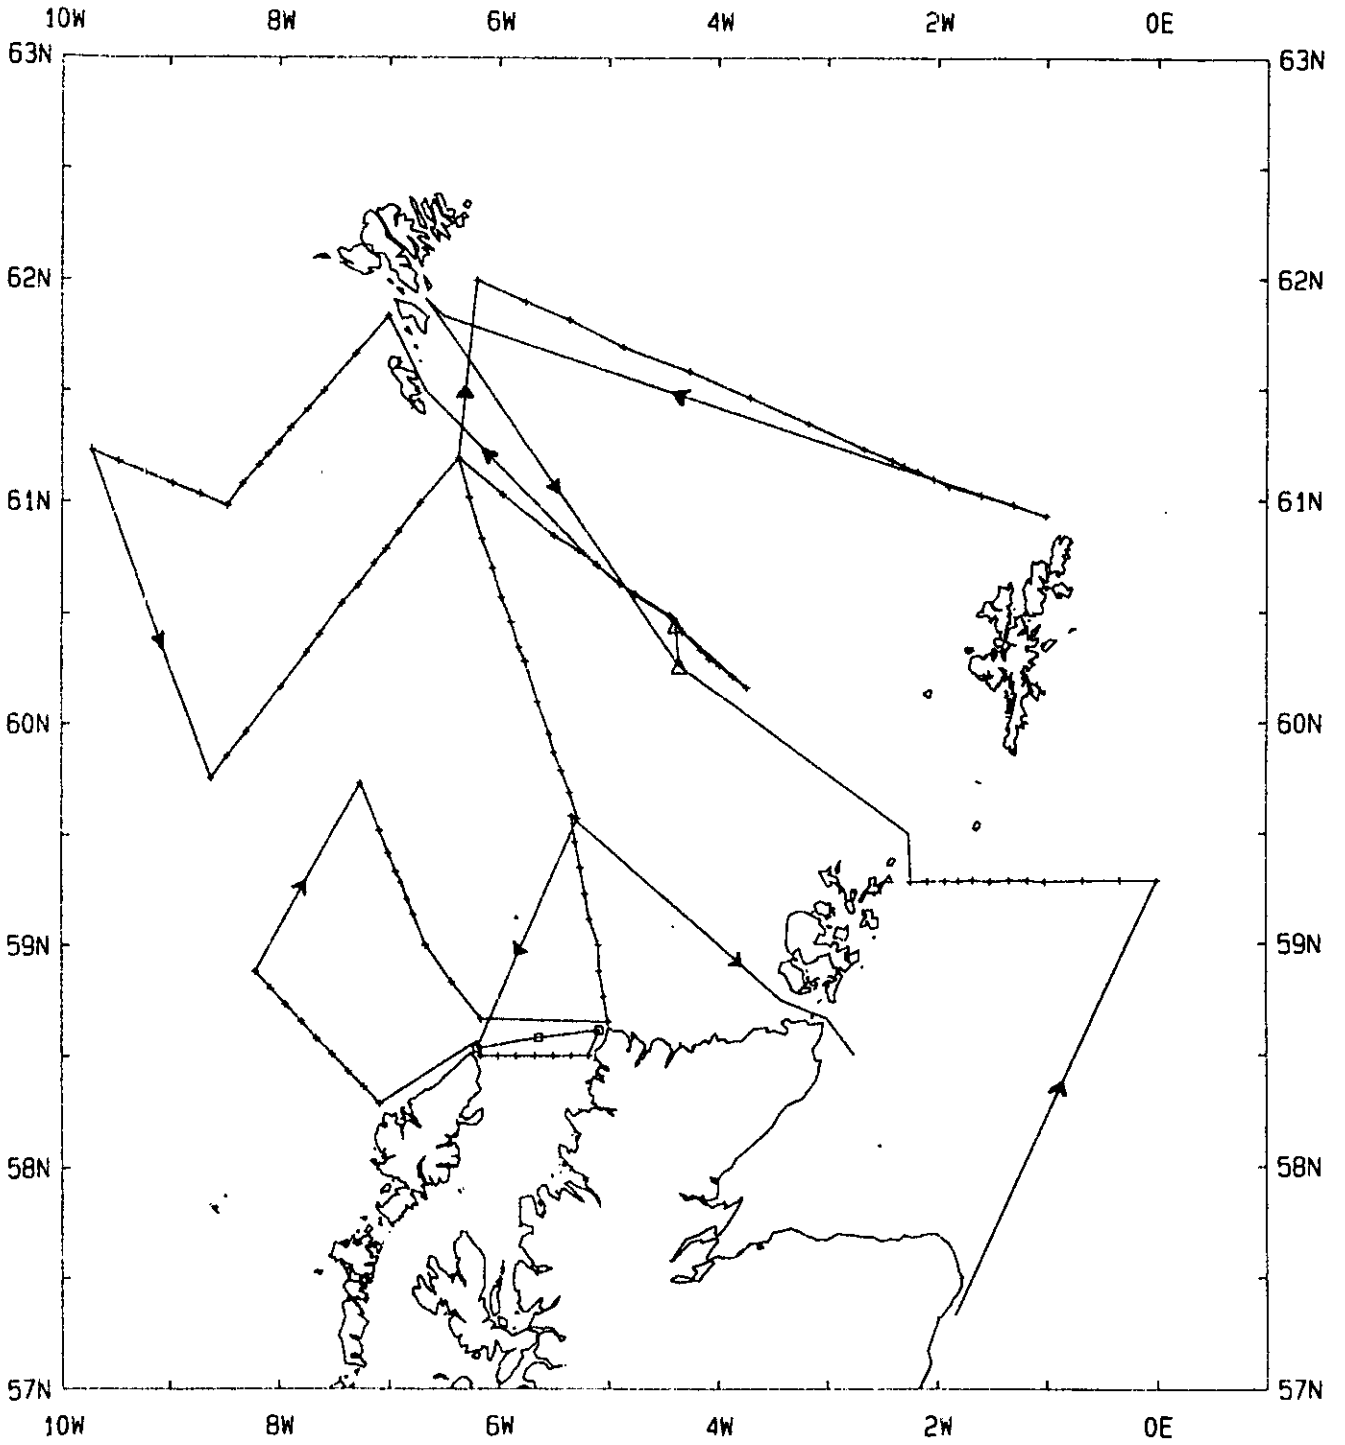

FRV Scotia - Cruise Track

1599S

- + - CTD Stations
- Δ - ADCP Mooring Positions
- - Vessel Mount ADCP Transects