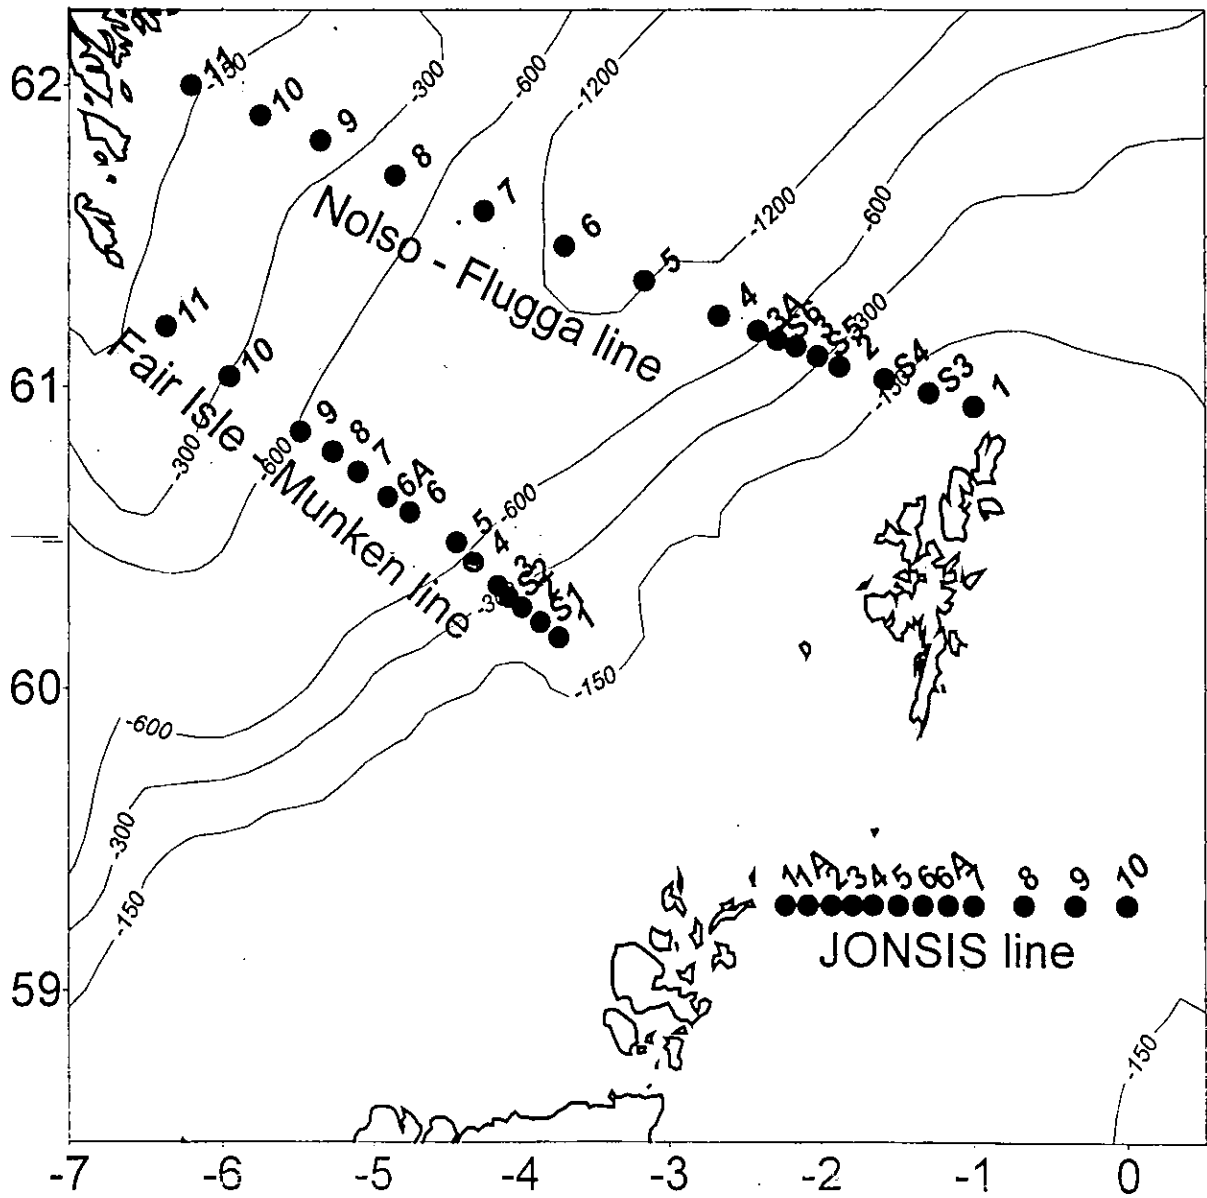

Figure 1

North Sea and Faroe-Shetland Channel stations,
Scotia 1801 (6/12/01 - 19/12/01)

Scotia 18/2001 North Sea ARIES station grid (6/12/01-19/12/01)