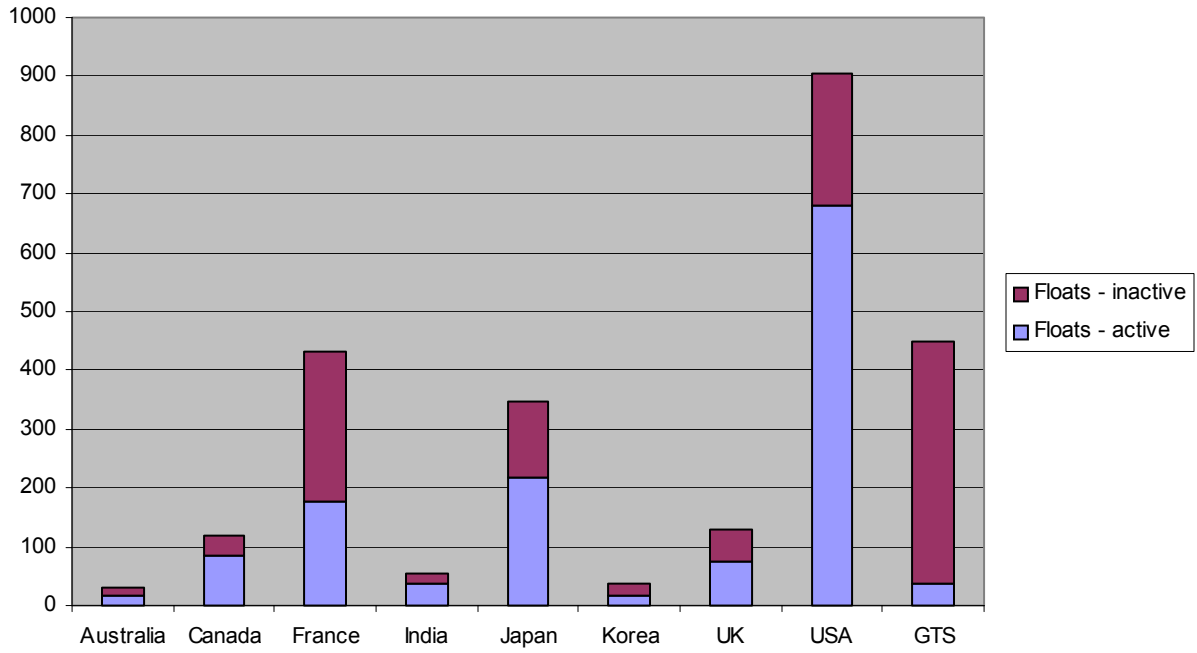

Floats by DAC