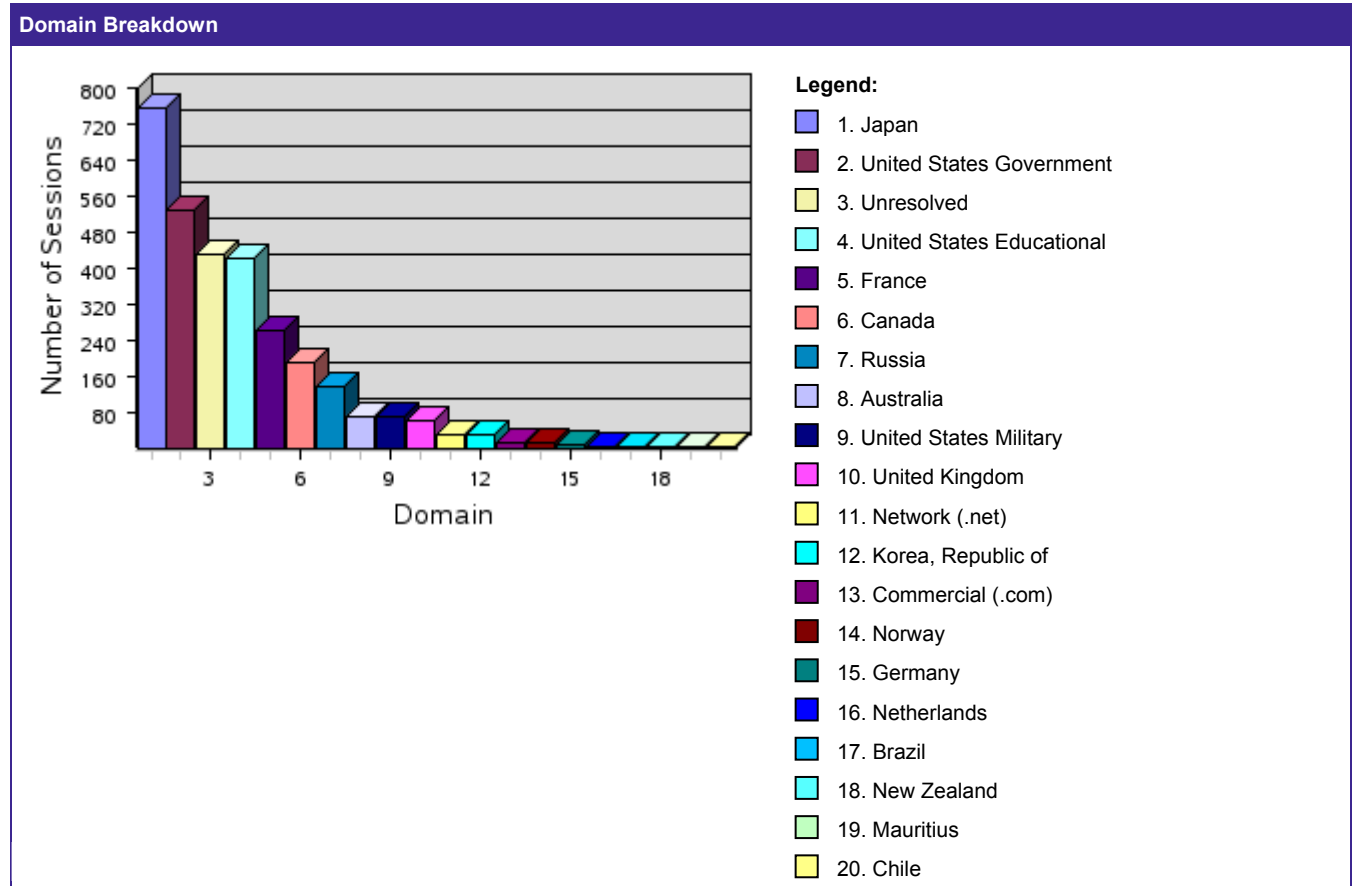

Usage Statistics

FTP Statistics

USGODAE FTP: Domain Summary

January 1, 2004 - September 16, 2004

Filters Applied: Directories that contain argo

Domain		Last Session	Downloads	Sessions
1.	Japan	Sept. 15, 2004 at 8:30 a.m.	1,130,340 (4.4%)	753 (1.4%)
2.	United States Government	Sept. 15, 2004 at 12:00 a.m.	721,952 (2.8%)	526 (1.0%)
3.	Unresolved	Sept. 15, 2004 at 3:00 p.m.	504,556 (2.0%)	428 (0.8%)
4.	United States Educational	Sept. 14, 2004 at 9:57 p.m.	691,796 (2.7%)	421 (0.8%)
5.	France	Sept. 14, 2004 at 8:53 p.m.	18,810 (0.1%)	261 (0.5%)
6.	Canada	Sept. 14, 2004 at 2:43 p.m.	573,397 (2.2%)	189 (0.3%)
7.	Russia	Sept. 14, 2004 at 5:13 a.m.	304 (0.0%)	135 (0.2%)
8.	Australia	Sept. 15, 2004 at 1:00 a.m.	165,642 (0.6%)	69 (0.1%)
9.	United States Military	Sept. 1, 2004 at 3:53 p.m.	34,943 (0.1%)	69 (0.1%)