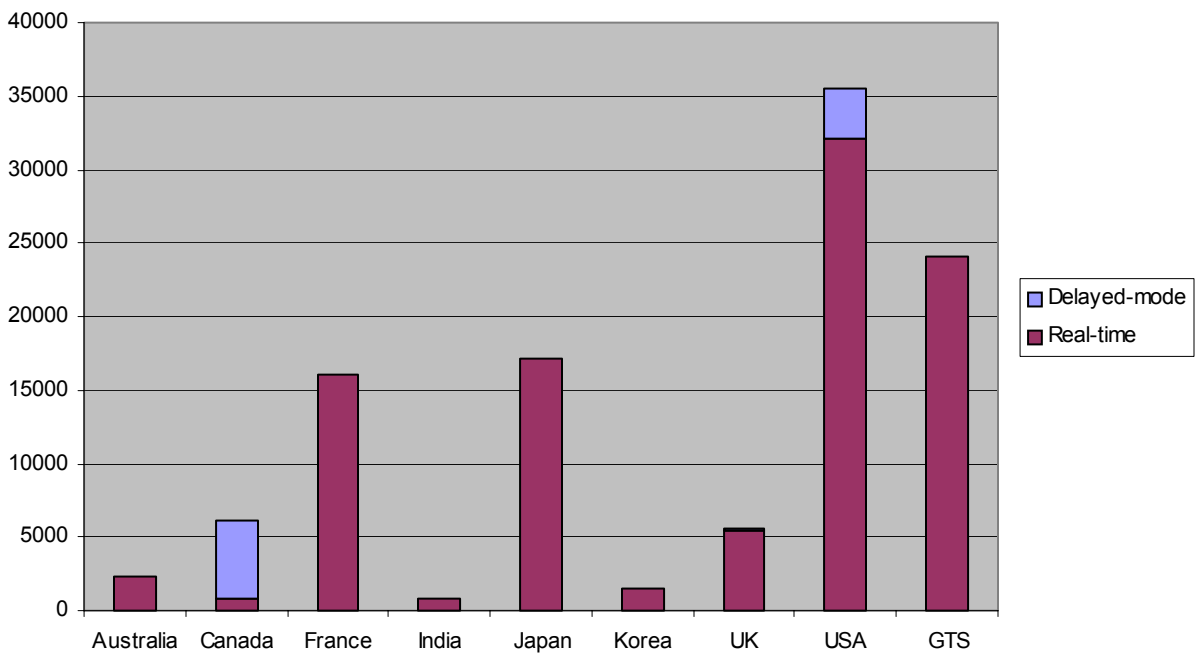

Profiles by DAC