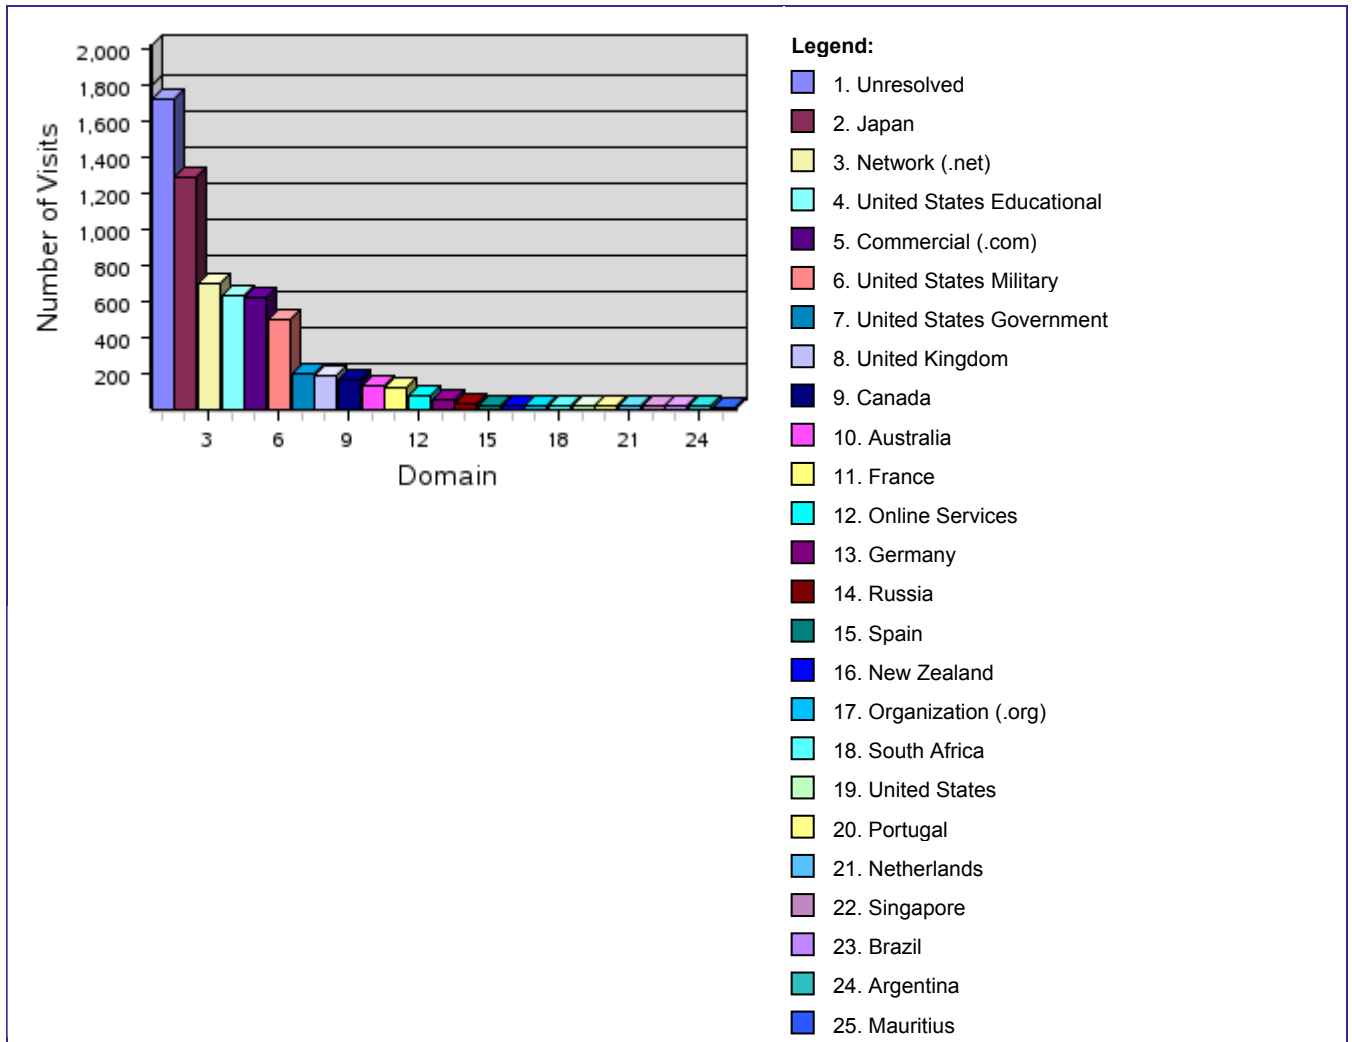

**Last Session** - The date and time of the last session from this domain.

**Downloads** - The number of downloads by visitors from this domain.

**Sessions** - The number of sessions from this domain.

Report generated on Sept. 16, 2004 at 7:25 p.m. using NetTracker® 6.0 Enterprise  
 Copyright © 1996-2002 Sane Solutions, LLC. All rights reserved.

## HTTP Statistics

USGODAE-WEB: Domain Summary

January 1, 2004 - September 16, 2004

Filters Applied: Pages that contain argo

### Domain Breakdown

**Legend:**

-  1. Unresolved
-  2. Japan
-  3. Network (.net)
-  4. United States Educational
-  5. Commercial (.com)
-  6. United States Military
-  7. United States Government
-  8. United Kingdom
-  9. Canada
-  10. Australia
-  11. France