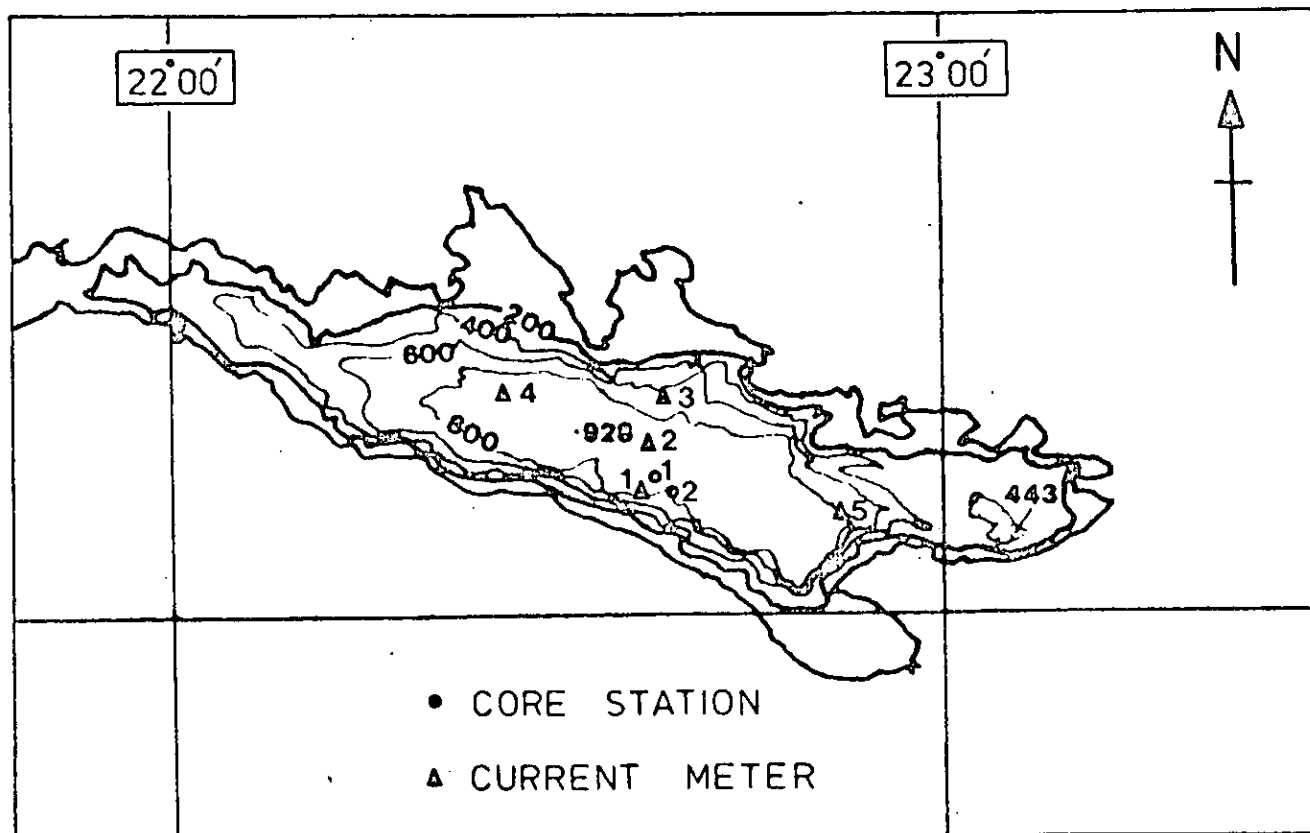

Indexed 3/1/86 ~~AR~~.

DISCOVERY CRUISE 137

SWANSEA 18 MAY TO 12 JUNE 1983

TRACT CHARTS AND STATION CHARTS.

NO REPORT WRITTEN

MIAS 3019

N.W. Aegean Sea: Ship's track for Discovery 137 Cruise (22nd May to 3rd June, 1983).

*Legla*

Gulf of Corinth: Ship's Track for Discovery 137 Cruise (3rd - 6th June, 1983). Leg 1b

MIAS 3019

'Discovery' Cruise 137 Ships Track [2nd leg] 6-12 June 1983

MAS 301

Gulf of Corinth: Core sites and (near-bed) self-recording current meter deployments, Discovery Cruise 137.

NW Aegean Sea: Core Sites and Current Meter Deployment  
 R.R.S. "Discovery" Cruise 137.