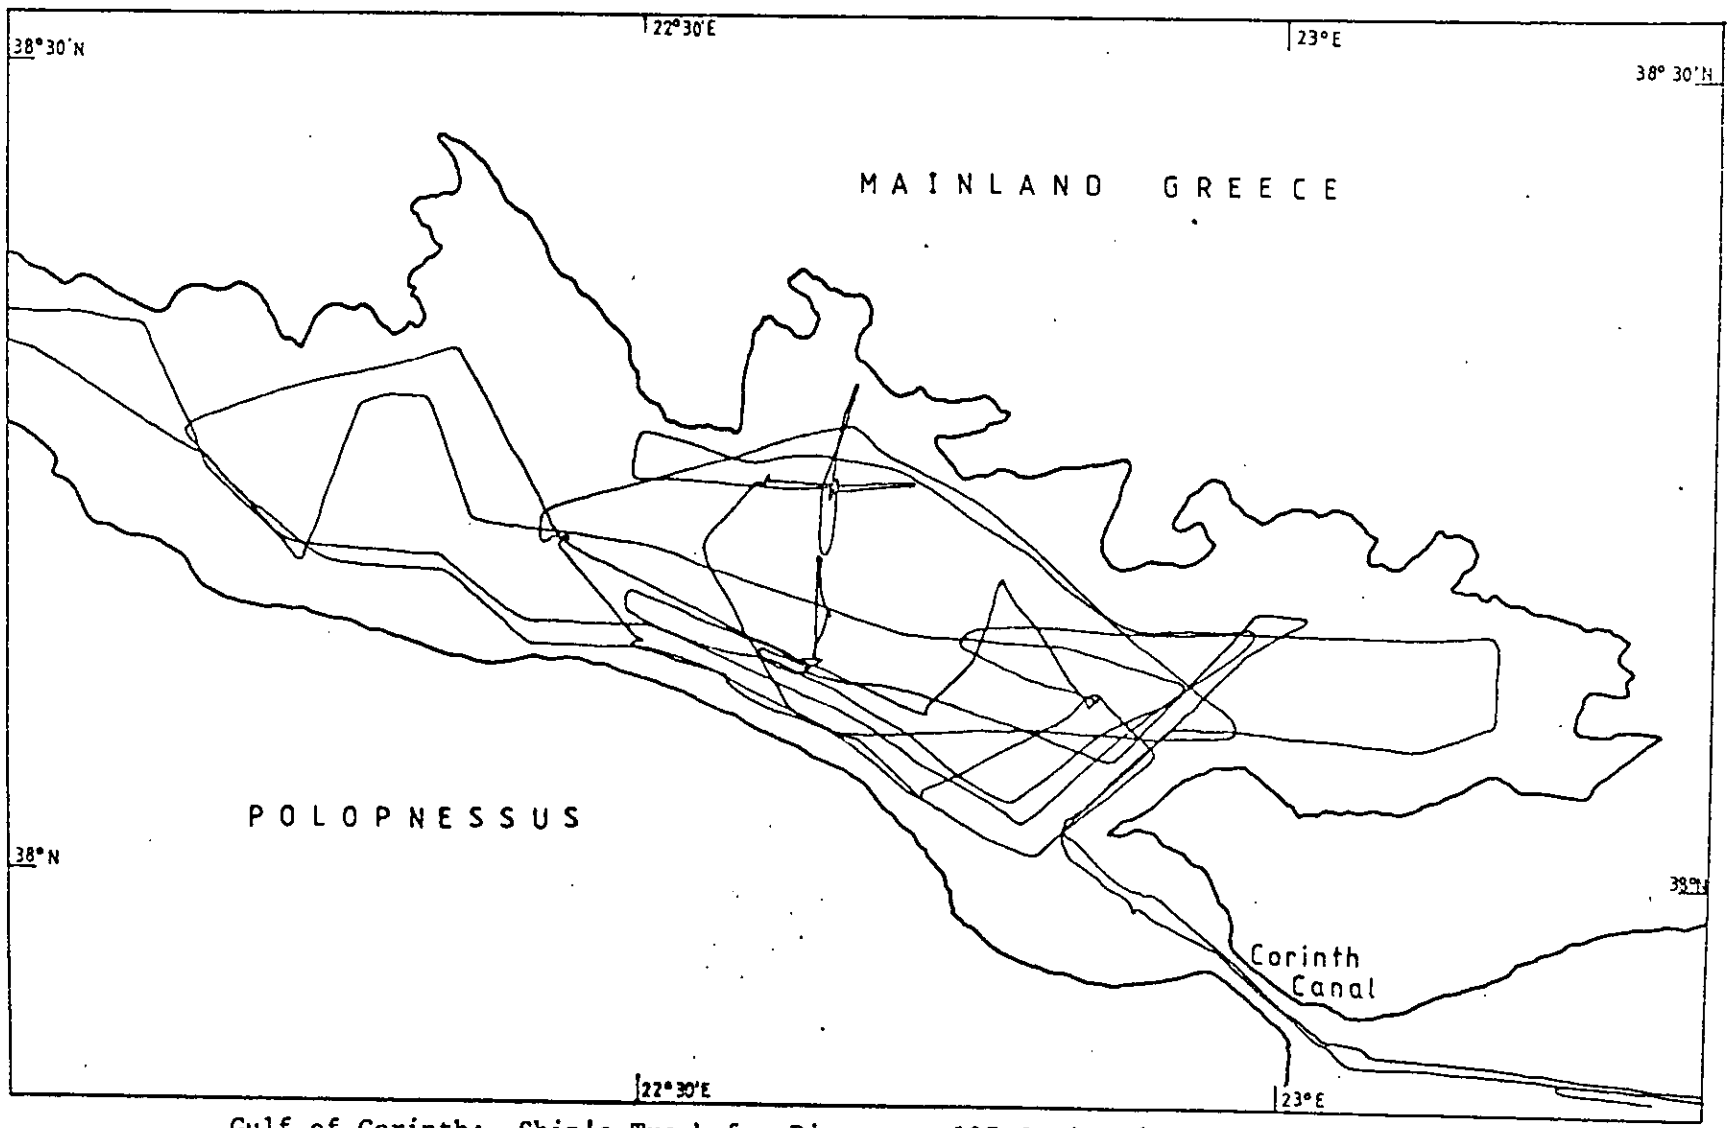

Indexed 3/1/86 ~~AR~~.

DISCOVERY CRUISE 137

SWANSEA 18 MAY TO 12 JUNE 1983

TRACT CHARTS AND STATION CHARTS.

NO REPORT WRITTEN

MIAS 3019

N.W. Aegean Sea: Ship's track for Discovery 137 Cruise (22nd May to 3rd June, 1983).

*Legla*

Gulf of Corinth: Ship's Track for Discovery 137 Cruise (3rd - 6th June, 1983). Leg 1b

MIAS 3019

'Discovery' Cruise 137 Ships Track [2nd leg] 6-12 June 1983

MAS 301

Gulf of Corinth: Core sites and (near-bed) self-recording current meter deployments, Discovery Cruise 137.

NW Aegean Sea: Core Sites and Current Meter Deployment  
 R.R.S. "Discovery" Cruise 137.