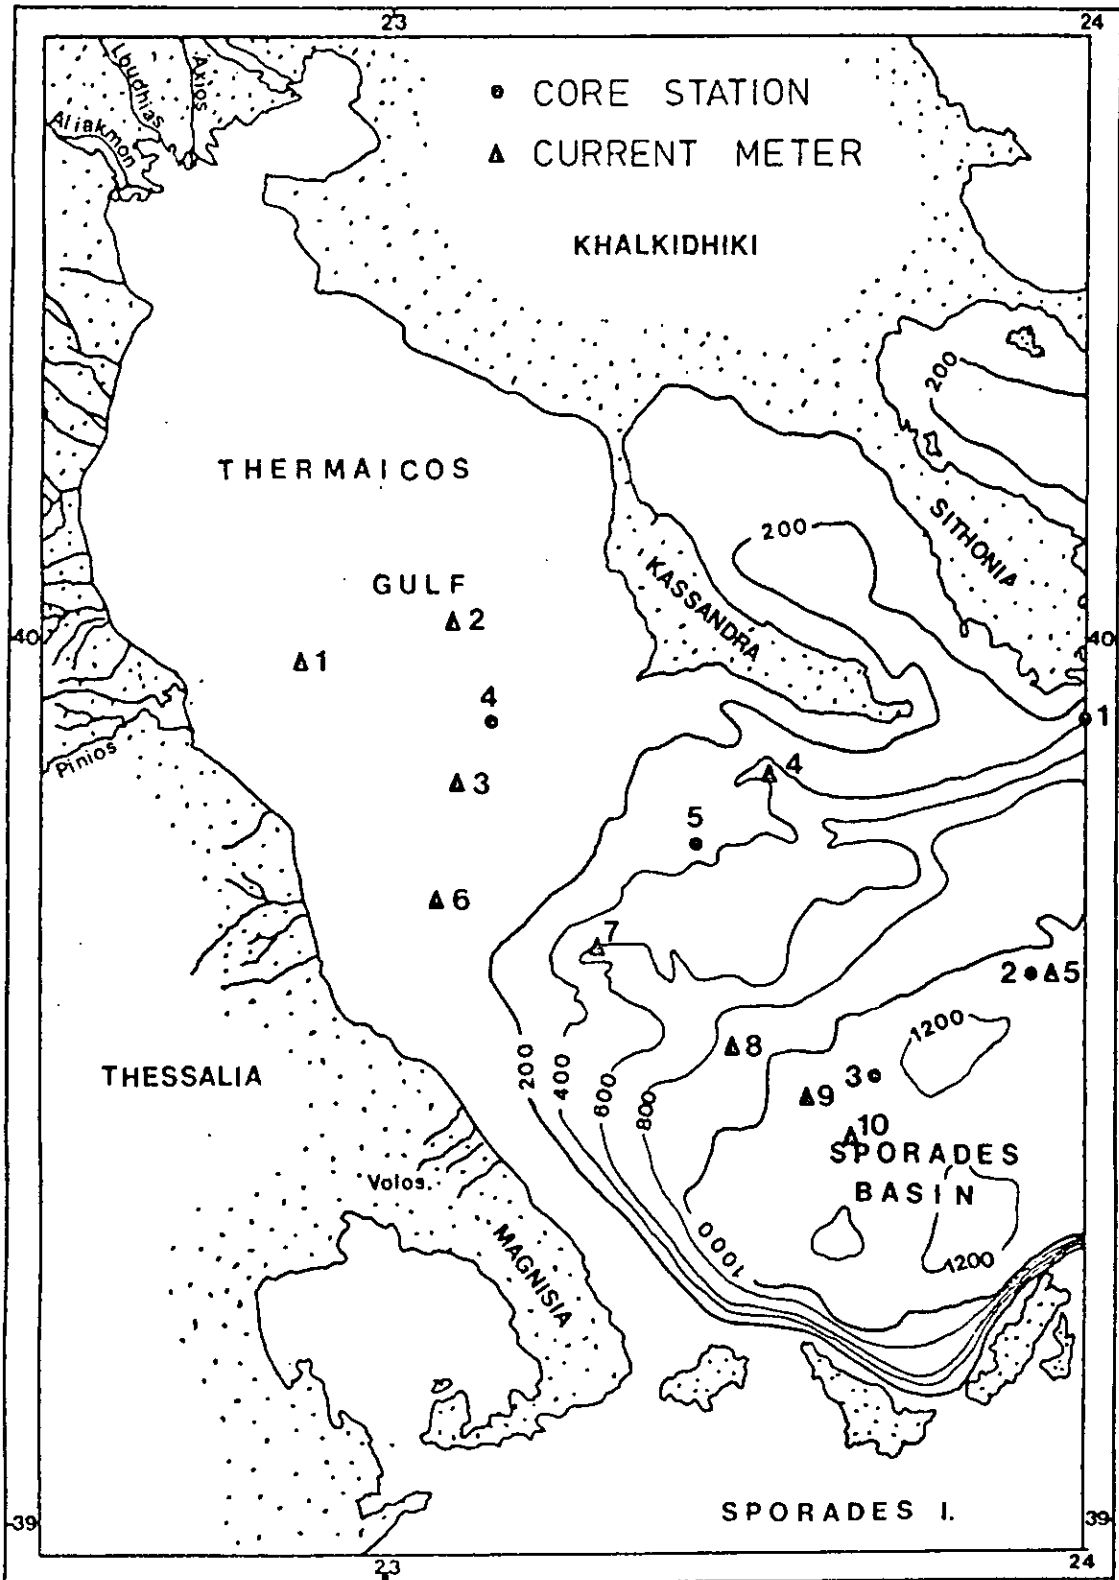

Indexed 3/1/86 ~~AR~~.

DISCOVERY CRUISE 137

SWANSEA 18 MAY TO 12 JUNE 1983

TRACT CHARTS AND STATION CHARTS.

NO REPORT WRITTEN

MIAS 3019

N.W. Aegean Sea: Ship's track for Discovery 137 Cruise (22nd May to 3rd June, 1983).

*Legla*

Gulf of Corinth: Ship's Track for Discovery 137 Cruise (3rd - 6th June, 1983). Leg 1b

MIAS 3019

'Discovery' Cruise 137 Ships Track [2nd leg] 6-12 June 1983

MAS 301

Gulf of Corinth: Core sites and (near-bed) self-recording current meter deployments, Discovery Cruise 137.

NW Aegean Sea: Core Sites and Current Meter Deployment  
 R.R.S. "Discovery" Cruise 137.