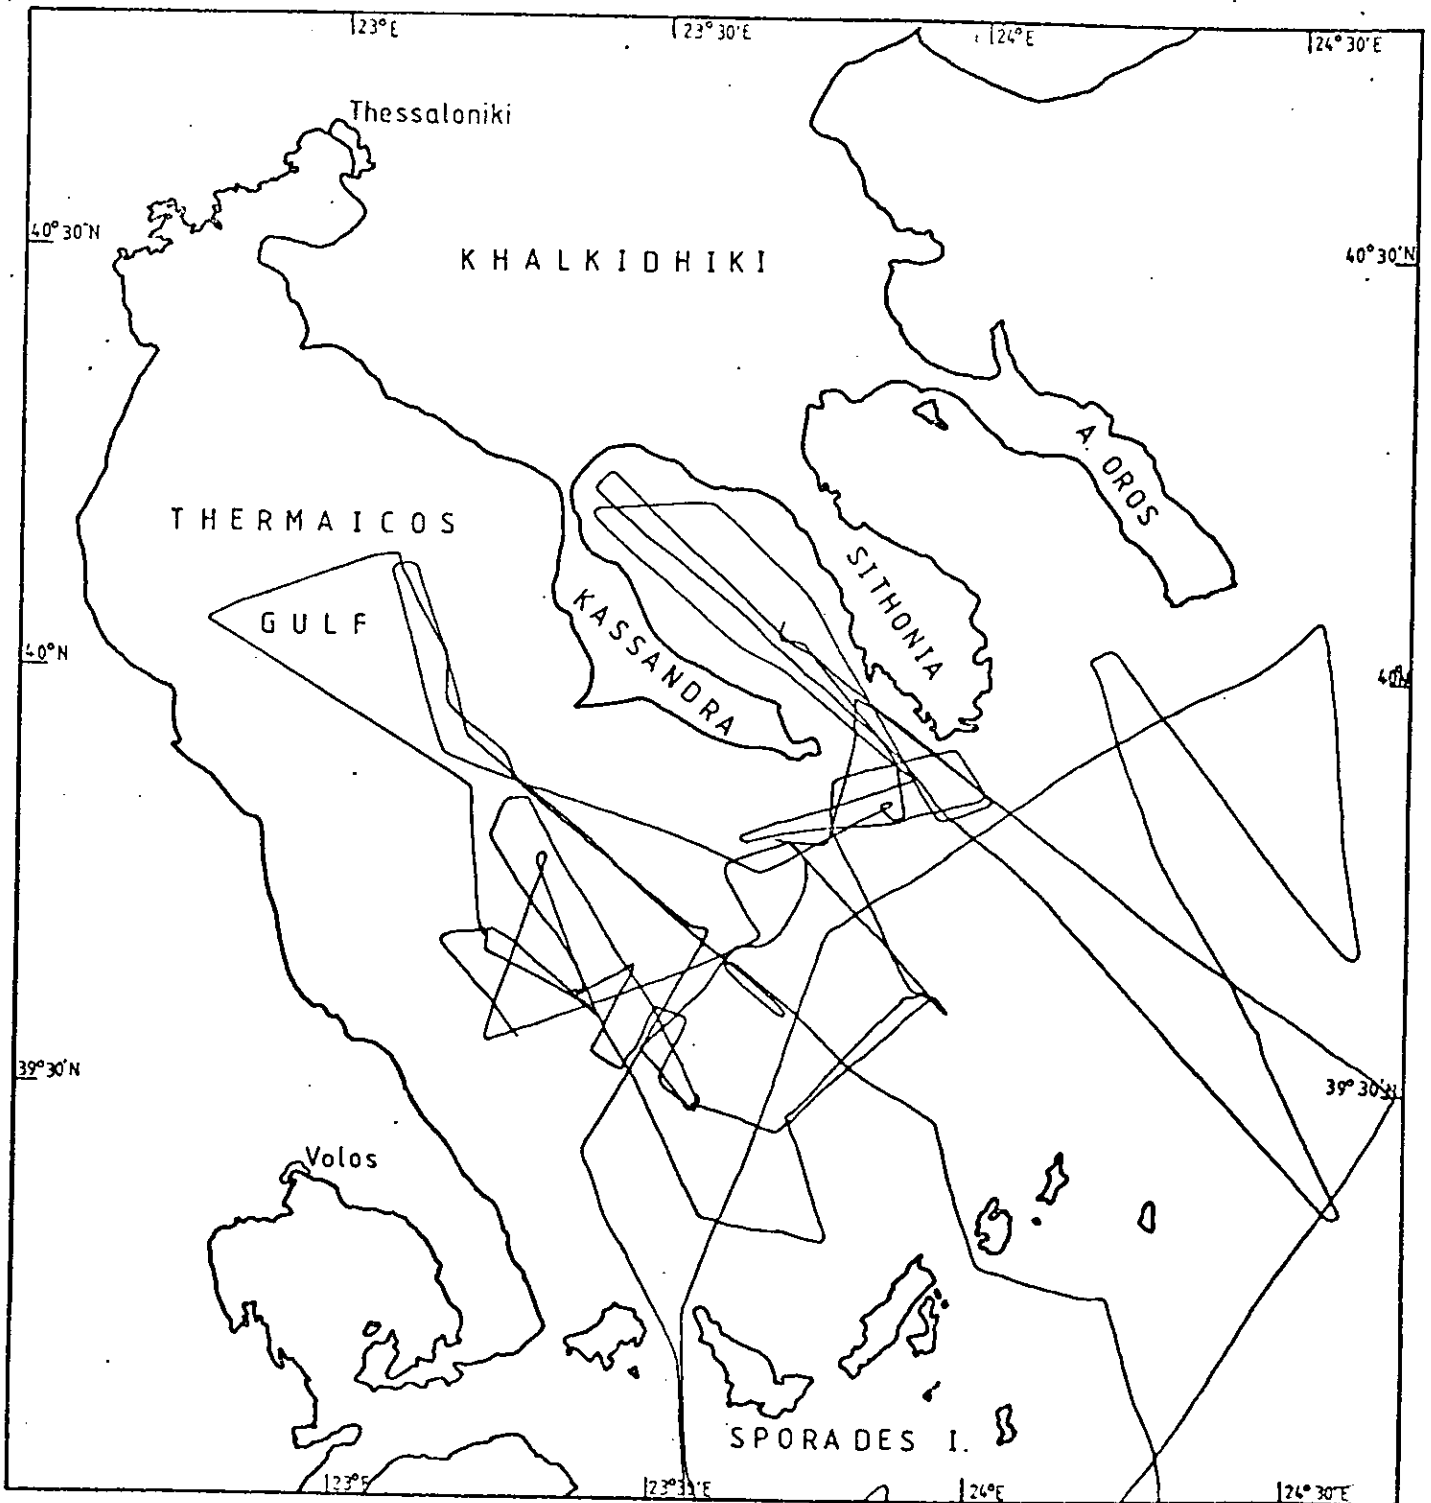

Indexed 3/1/86 ~~AR~~.

DISCOVERY CRUISE 137

SWANSEA 18 MAY TO 12 JUNE 1983

TRACT CHARTS AND STATION CHARTS.

NO REPORT WRITTEN

MIAS 3019

N.W. Aegean Sea: Ship's track for Discovery 137 Cruise (22nd May to 3rd June, 1983).

*Legla*

Gulf of Corinth: Ship's Track for Discovery 137 Cruise (3rd - 6th June, 1983). Leg 1b

MIAS 3019

'Discovery' Cruise 137 Ships Track [2nd leg] 6-12 June 1983

MAS 301

Gulf of Corinth: Core sites and (near-bed) self-recording current meter deployments, Discovery Cruise 137.

NW Aegean Sea: Core Sites and Current Meter Deployment  
 R.R.S. "Discovery" Cruise 137.