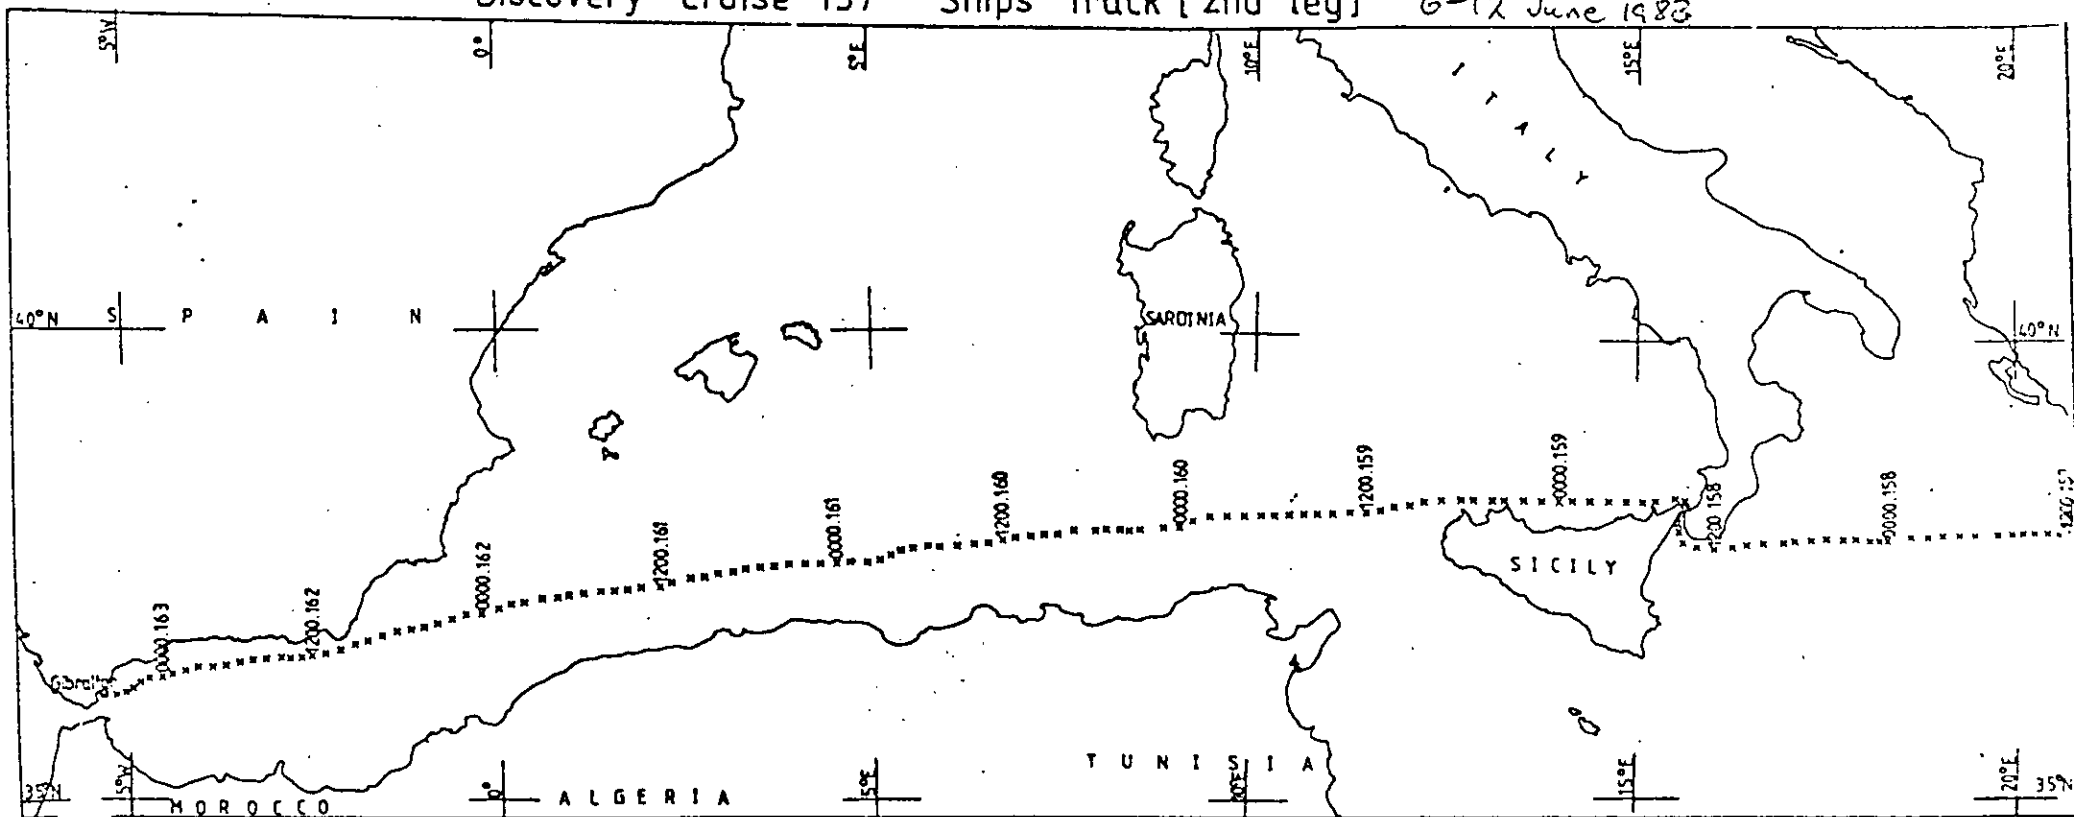

Indexed 3/1/86 ~~AR~~.

DISCOVERY CRUISE 137

SWANSEA 18 MAY TO 12 JUNE 1983

TRACT CHARTS AND STATION CHARTS.

NO REPORT WRITTEN

MIAS 3019

N.W. Aegean Sea: Ship's track for Discovery 137 Cruise (22nd May to 3rd June, 1983).

*Legla*

Gulf of Corinth: Ship's Track for Discovery 137 Cruise (3rd - 6th June, 1983). Leg 1b

MIAS 3019

'Discovery' Cruise 137 Ships Track [2nd leg] 6-12 June 1983

MAS 301

Gulf of Corinth: Core sites and (near-bed) self-recording current meter deployments, Discovery Cruise 137.

NW Aegean Sea: Core Sites and Current Meter Deployment  
 R.R.S. "Discovery" Cruise 137.