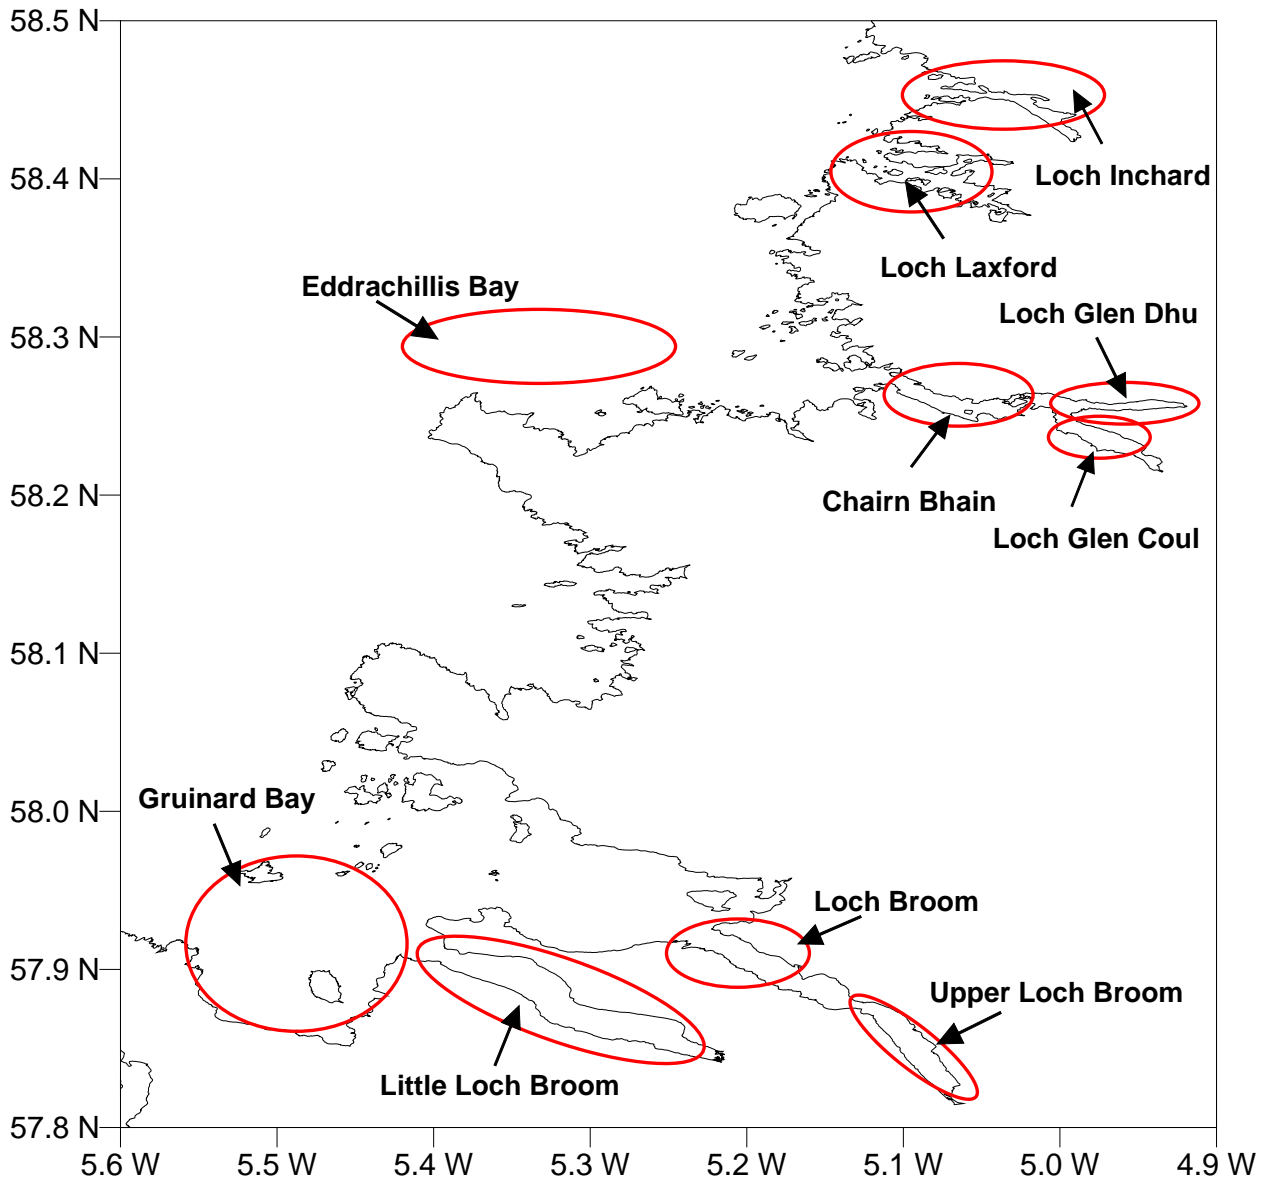

Alba 0110A West Coast UWTV Survey Areas

Figure 1: Areas visited on cruise 0110A.