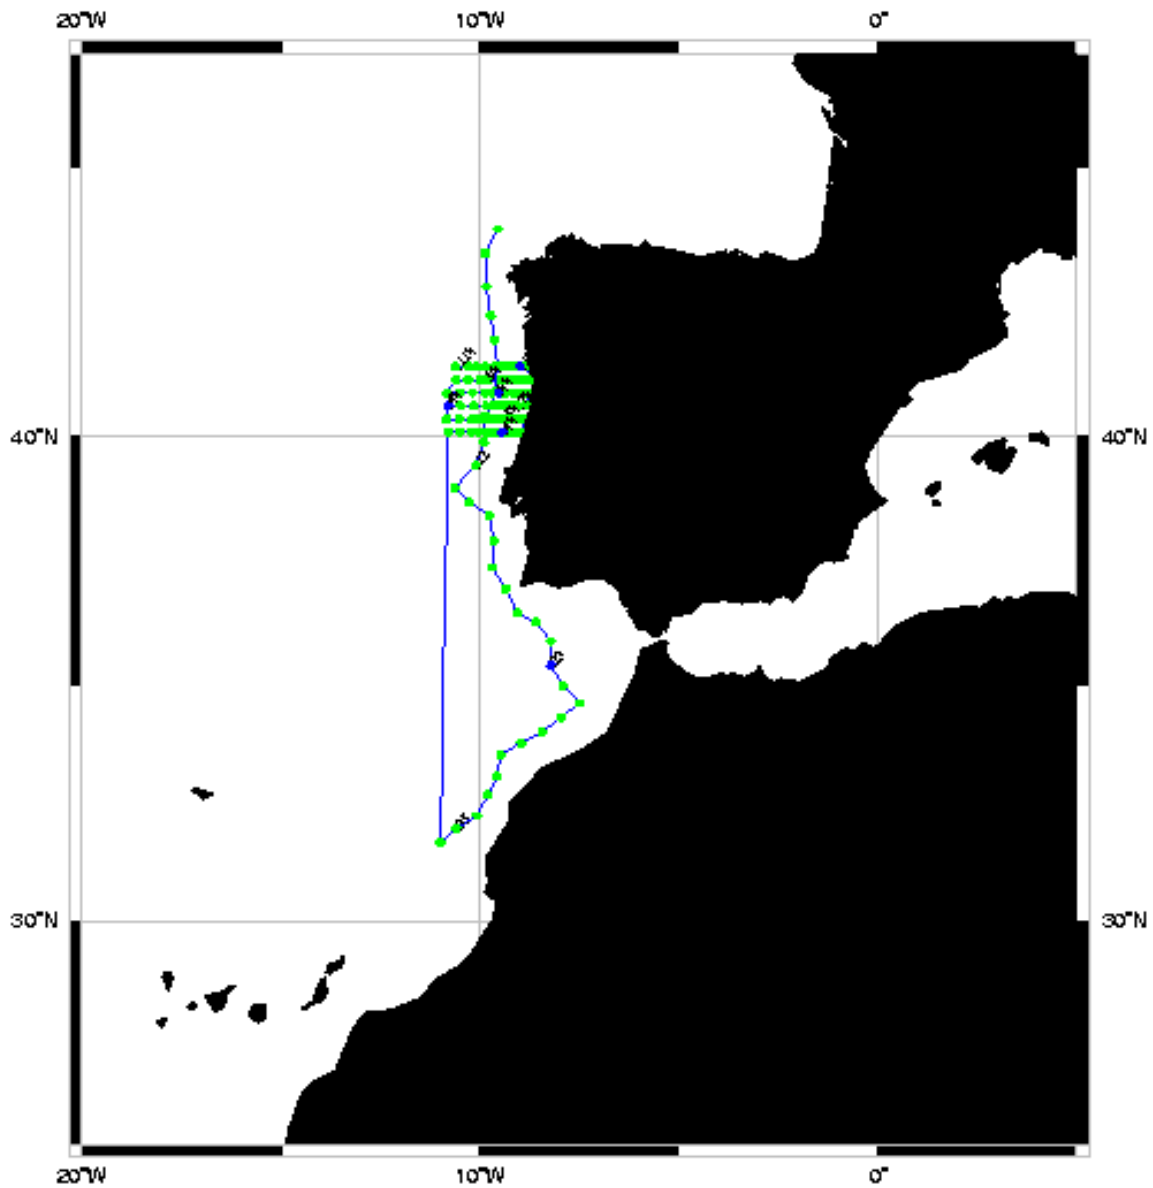

Station locations for AR16 : JOHN

- A.4 Scientific Programme and Methods
- A.5 Major Problems and Goals not Achieved
- A.6 Other incidents of Note
- A.7 List of Cruise Participants