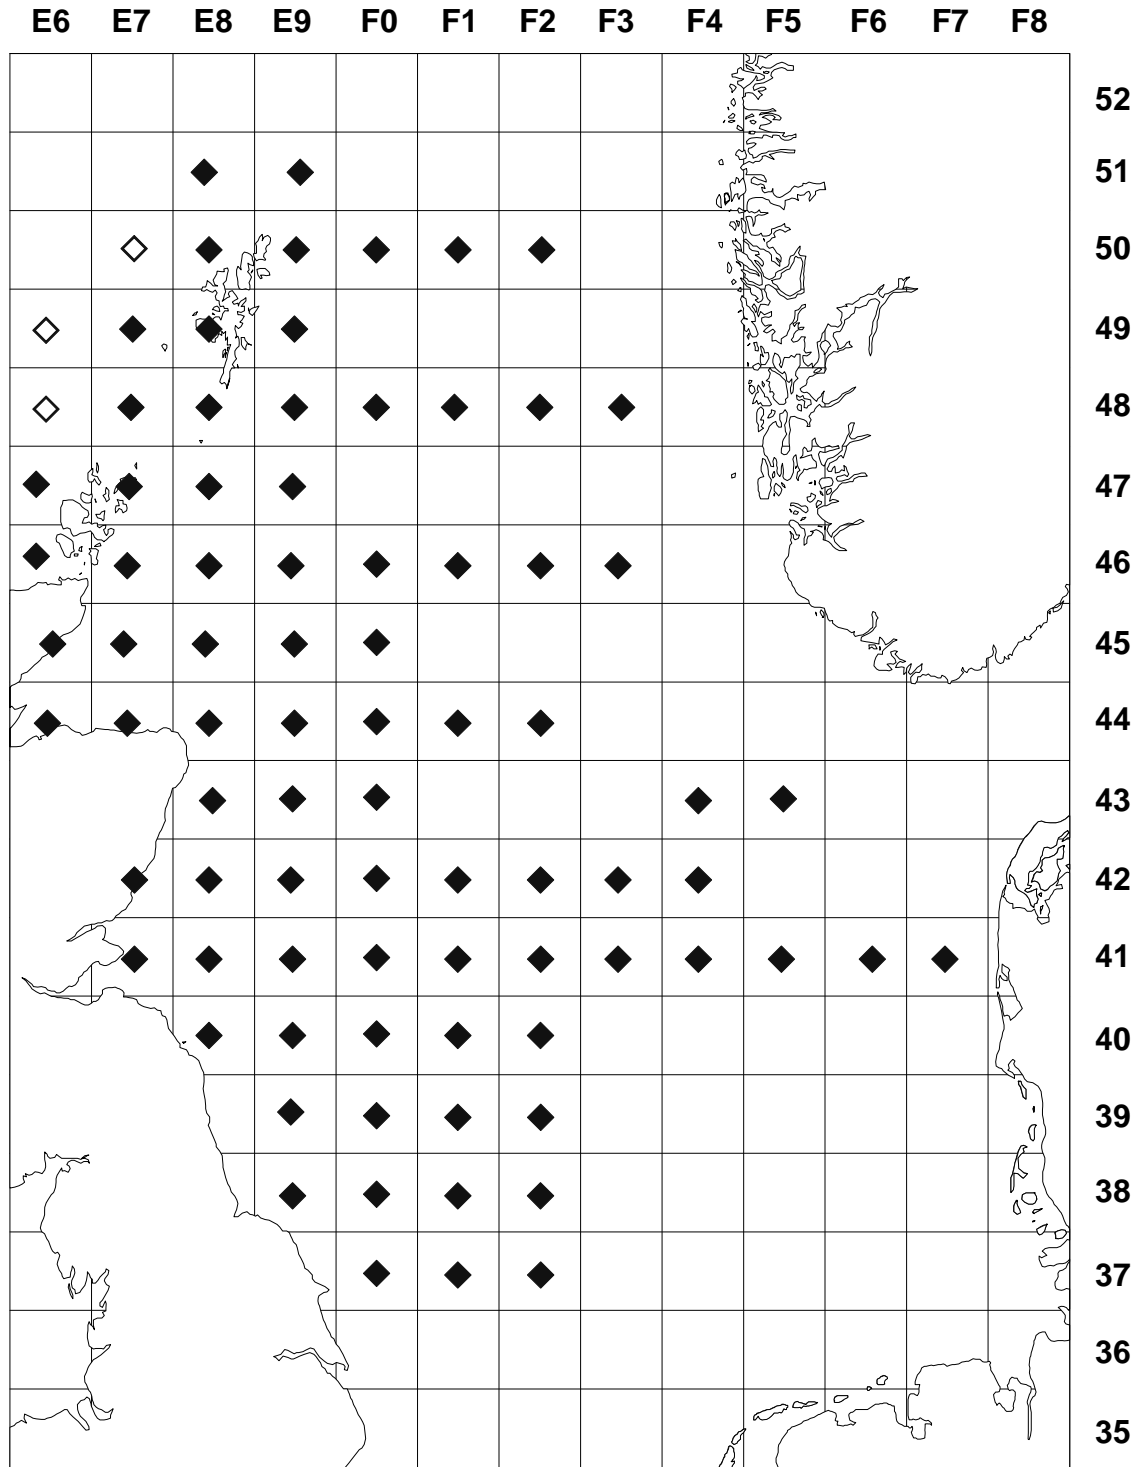

Quarter 3 Groundfish Survey
14 August – 6 September 2010

- ◆ Standard Trawl Stations
- ◇ Trawl Stations without suitable fishing ground 2010