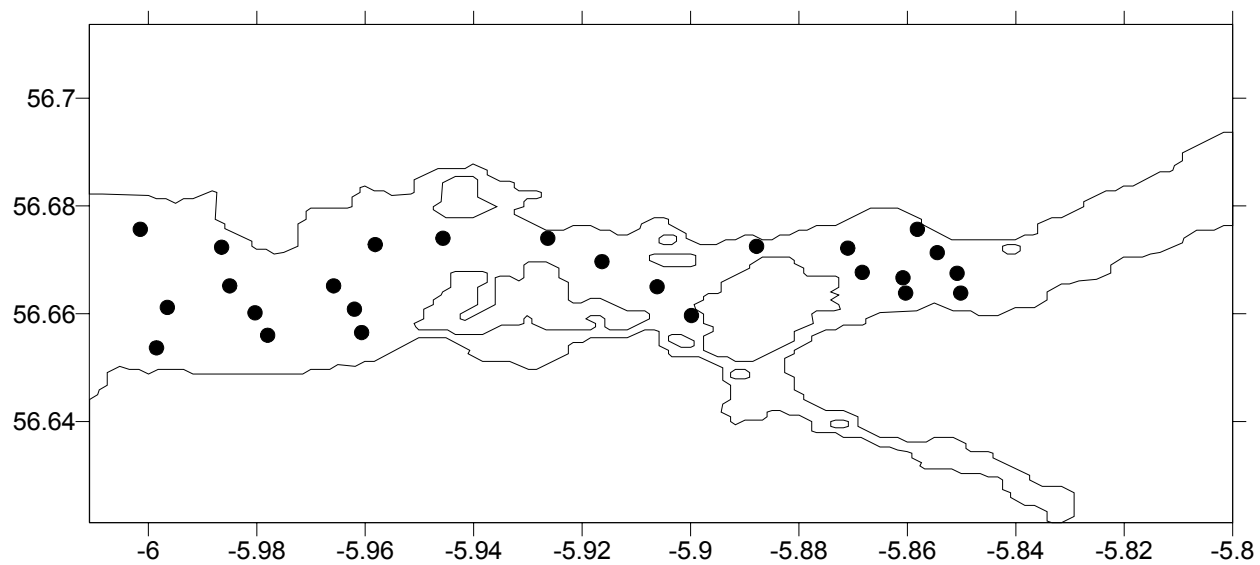

### Inner Sound and Loch Torridon Sites, Cruise 2003C

### Loch Sunnart, ROAME Sites, Cruise 2003C

### Moray Firth, Crab and Scallop Sites, Cruise 2003C