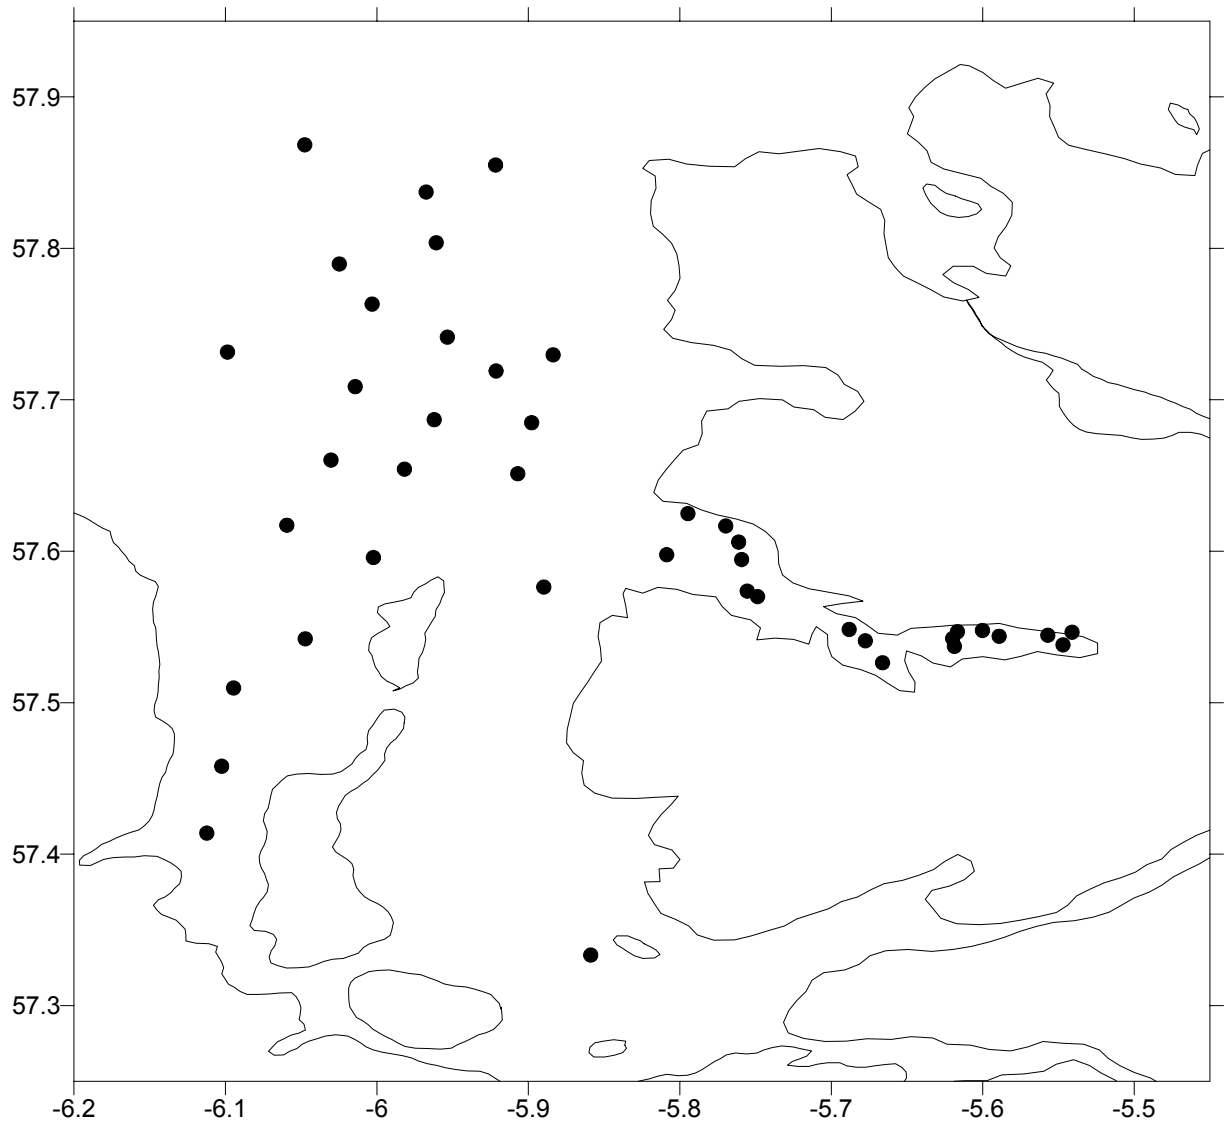

### Inner Sound and Loch Torridon Sites, Cruise 2003C

### Loch Sunnart, ROAME Sites, Cruise 2003C

### Moray Firth, Crab and Scallop Sites, Cruise 2003C