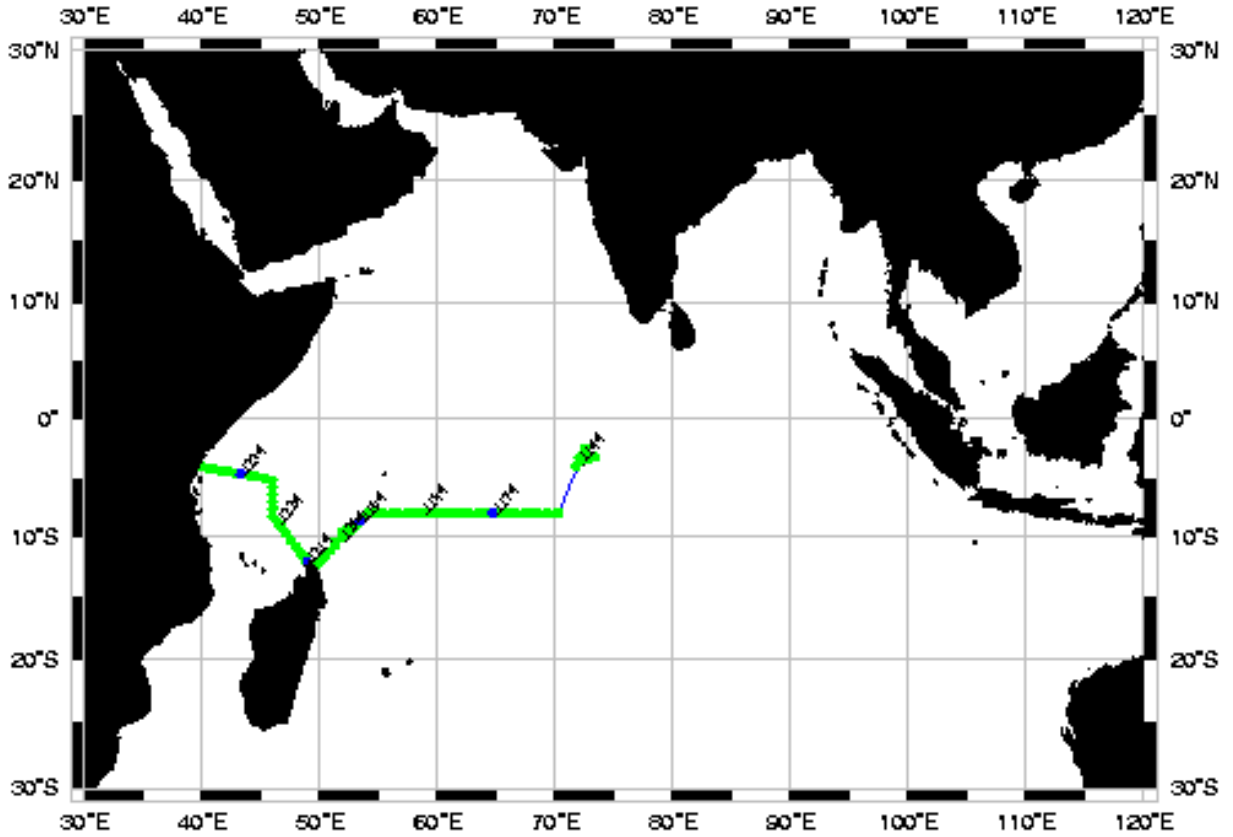

Station locations for I02E (JOHNSON)

Figure 1a)

(Produced from .SUM files by WHPO)

Station locations for I02W (JOHNSON)

Figure 1b) WOCE I02W Cruise Track (produced by .SUM files by WHPO)

Figure 1