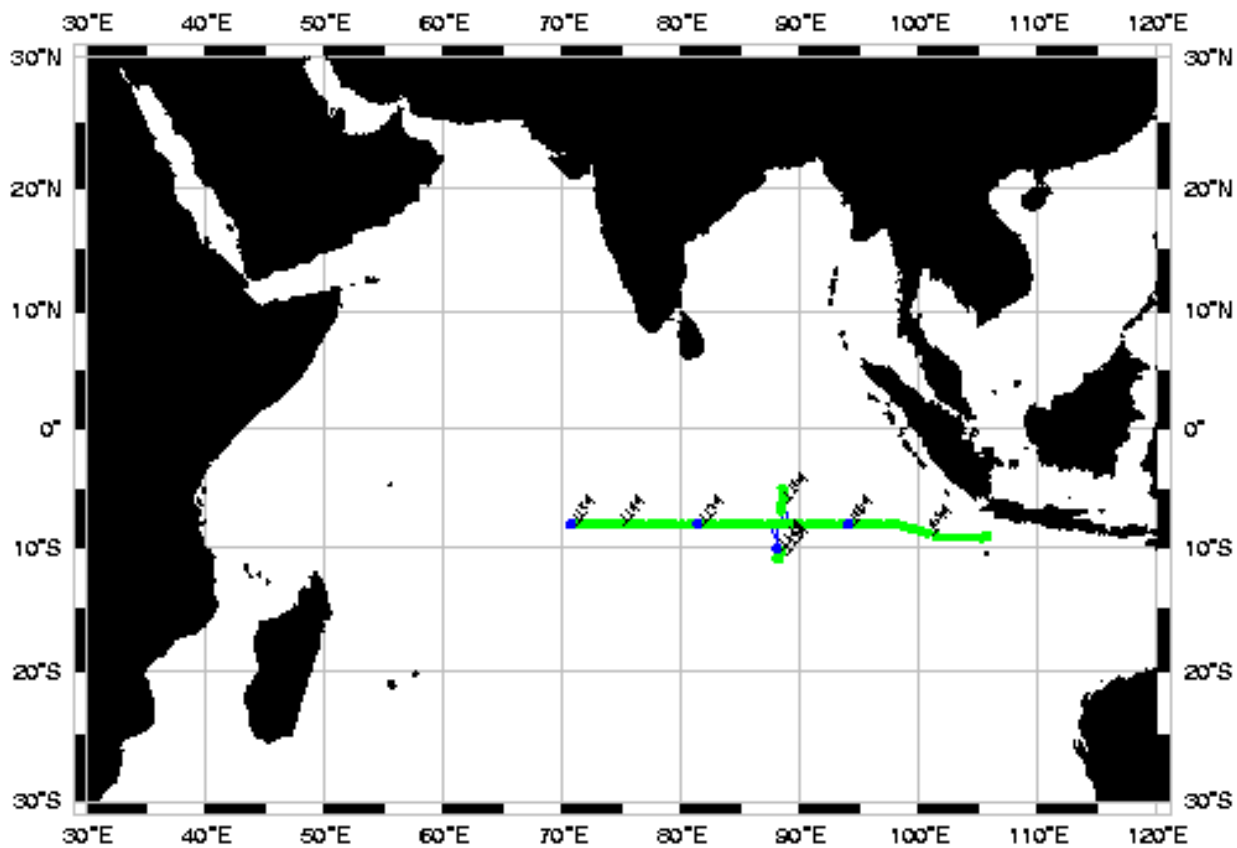

Station locations for I02E (JOHNSON)

Figure 1a)

(Produced from .SUM files by WHPO)

Station locations for I02W (JOHNSON)

Figure 1b) WOCE I02W Cruise Track (produced by .SUM files by WHPO)

Figure 1