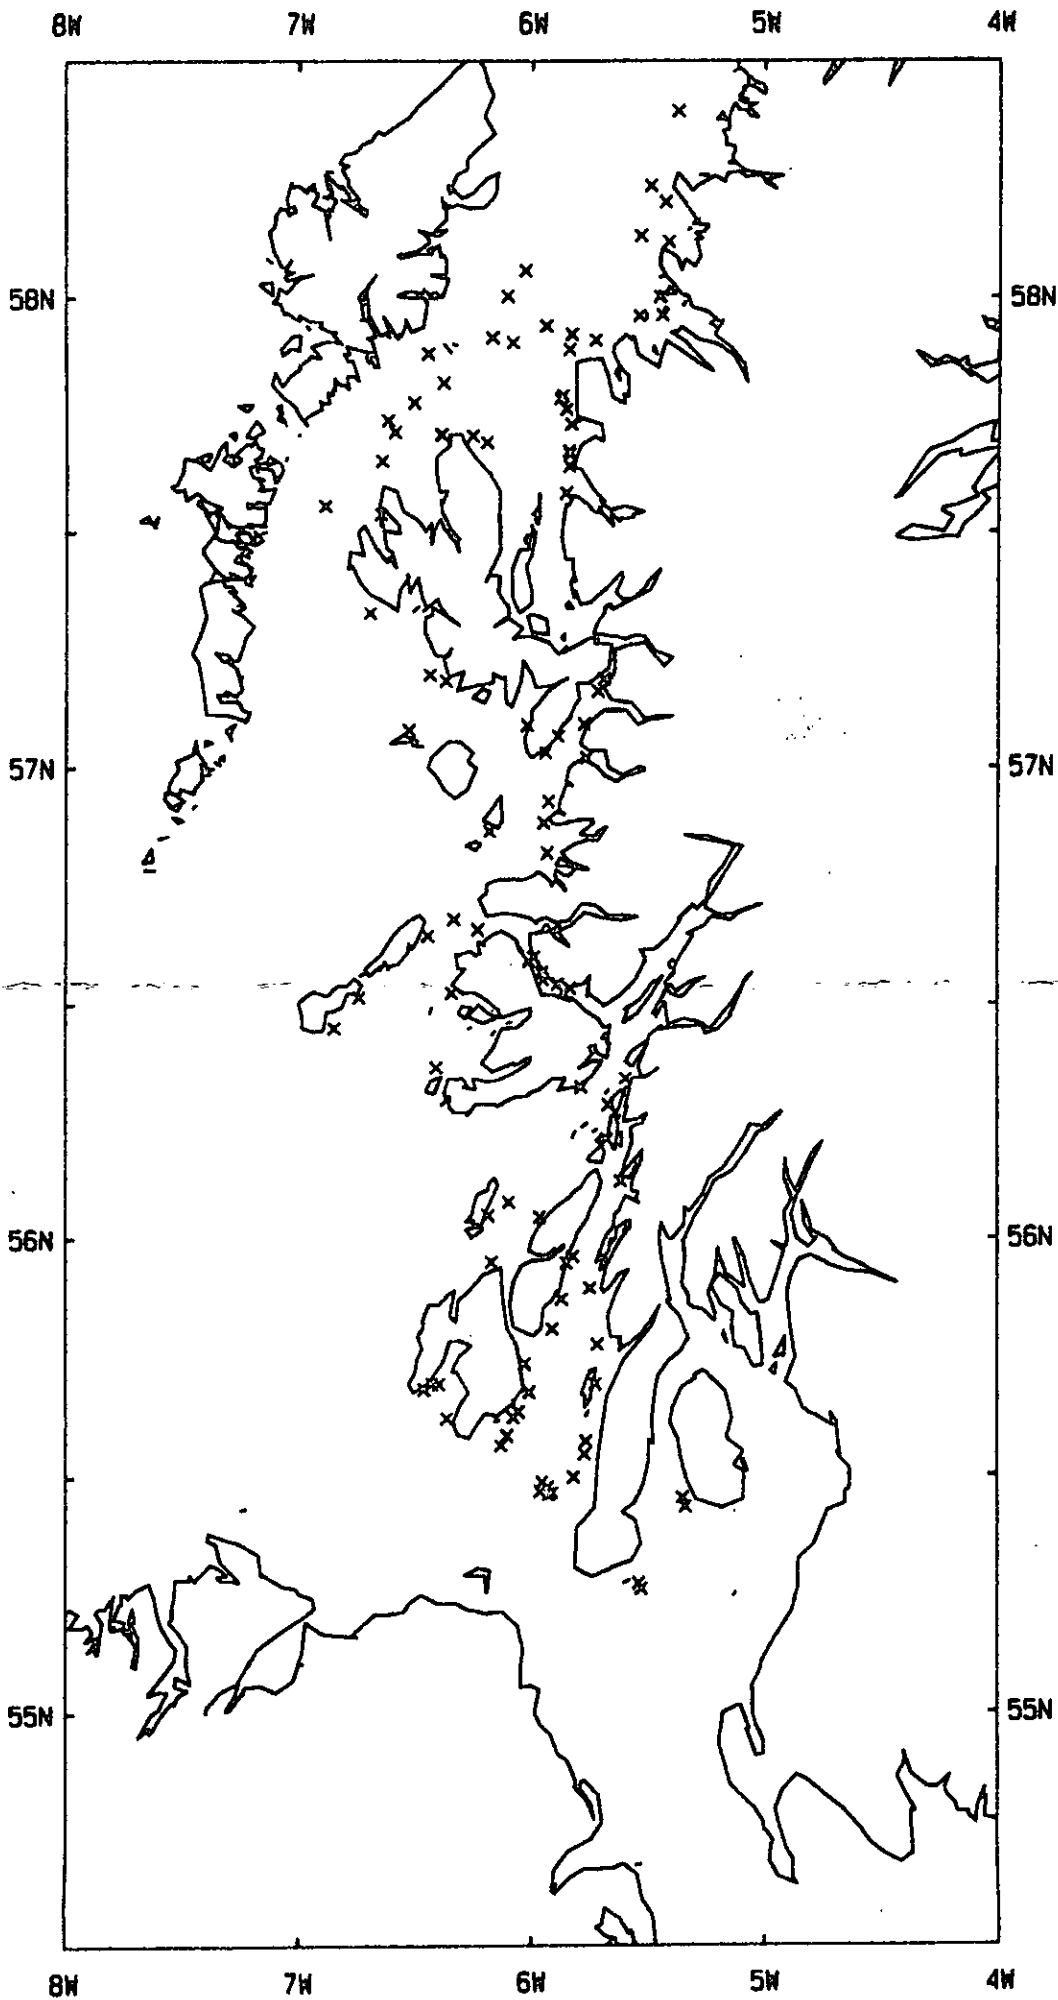

AORA DREDGE HAUL POSITIONS 1992

WEST COAST SCALLOP SURVEY 1992 - MEAN CATCH / STAT SQ