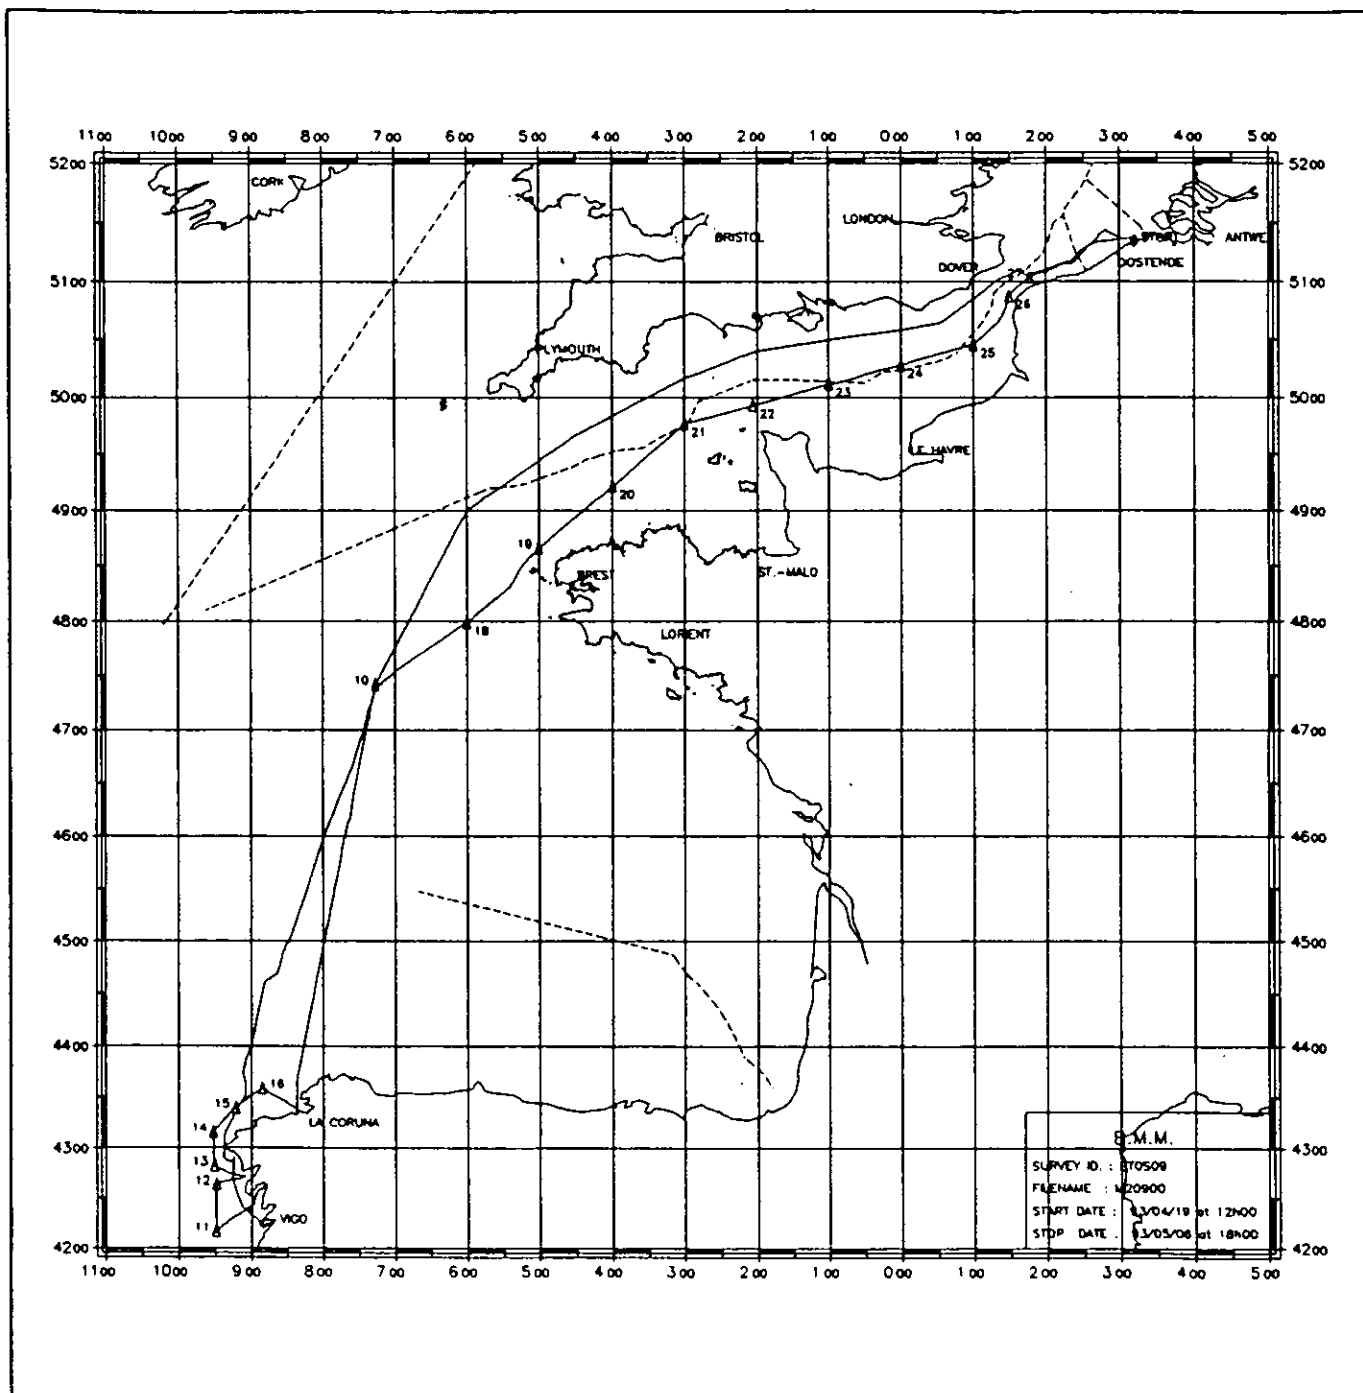

Figure 1.a. SCTD sampling stations Global Change RV Belgica cruise 93/09.

(except estuary stations)

Figure 1.b. SCTD sampling stations Global Change RV Belgica cruise 93/09.

Spanish continental plat.

Figure 2.a. General Trackplot Global Change RV Belgica cruise 93/09.

Figure 2.b. Detail Trackplot Global Change RV Belgica cruise 93/09.