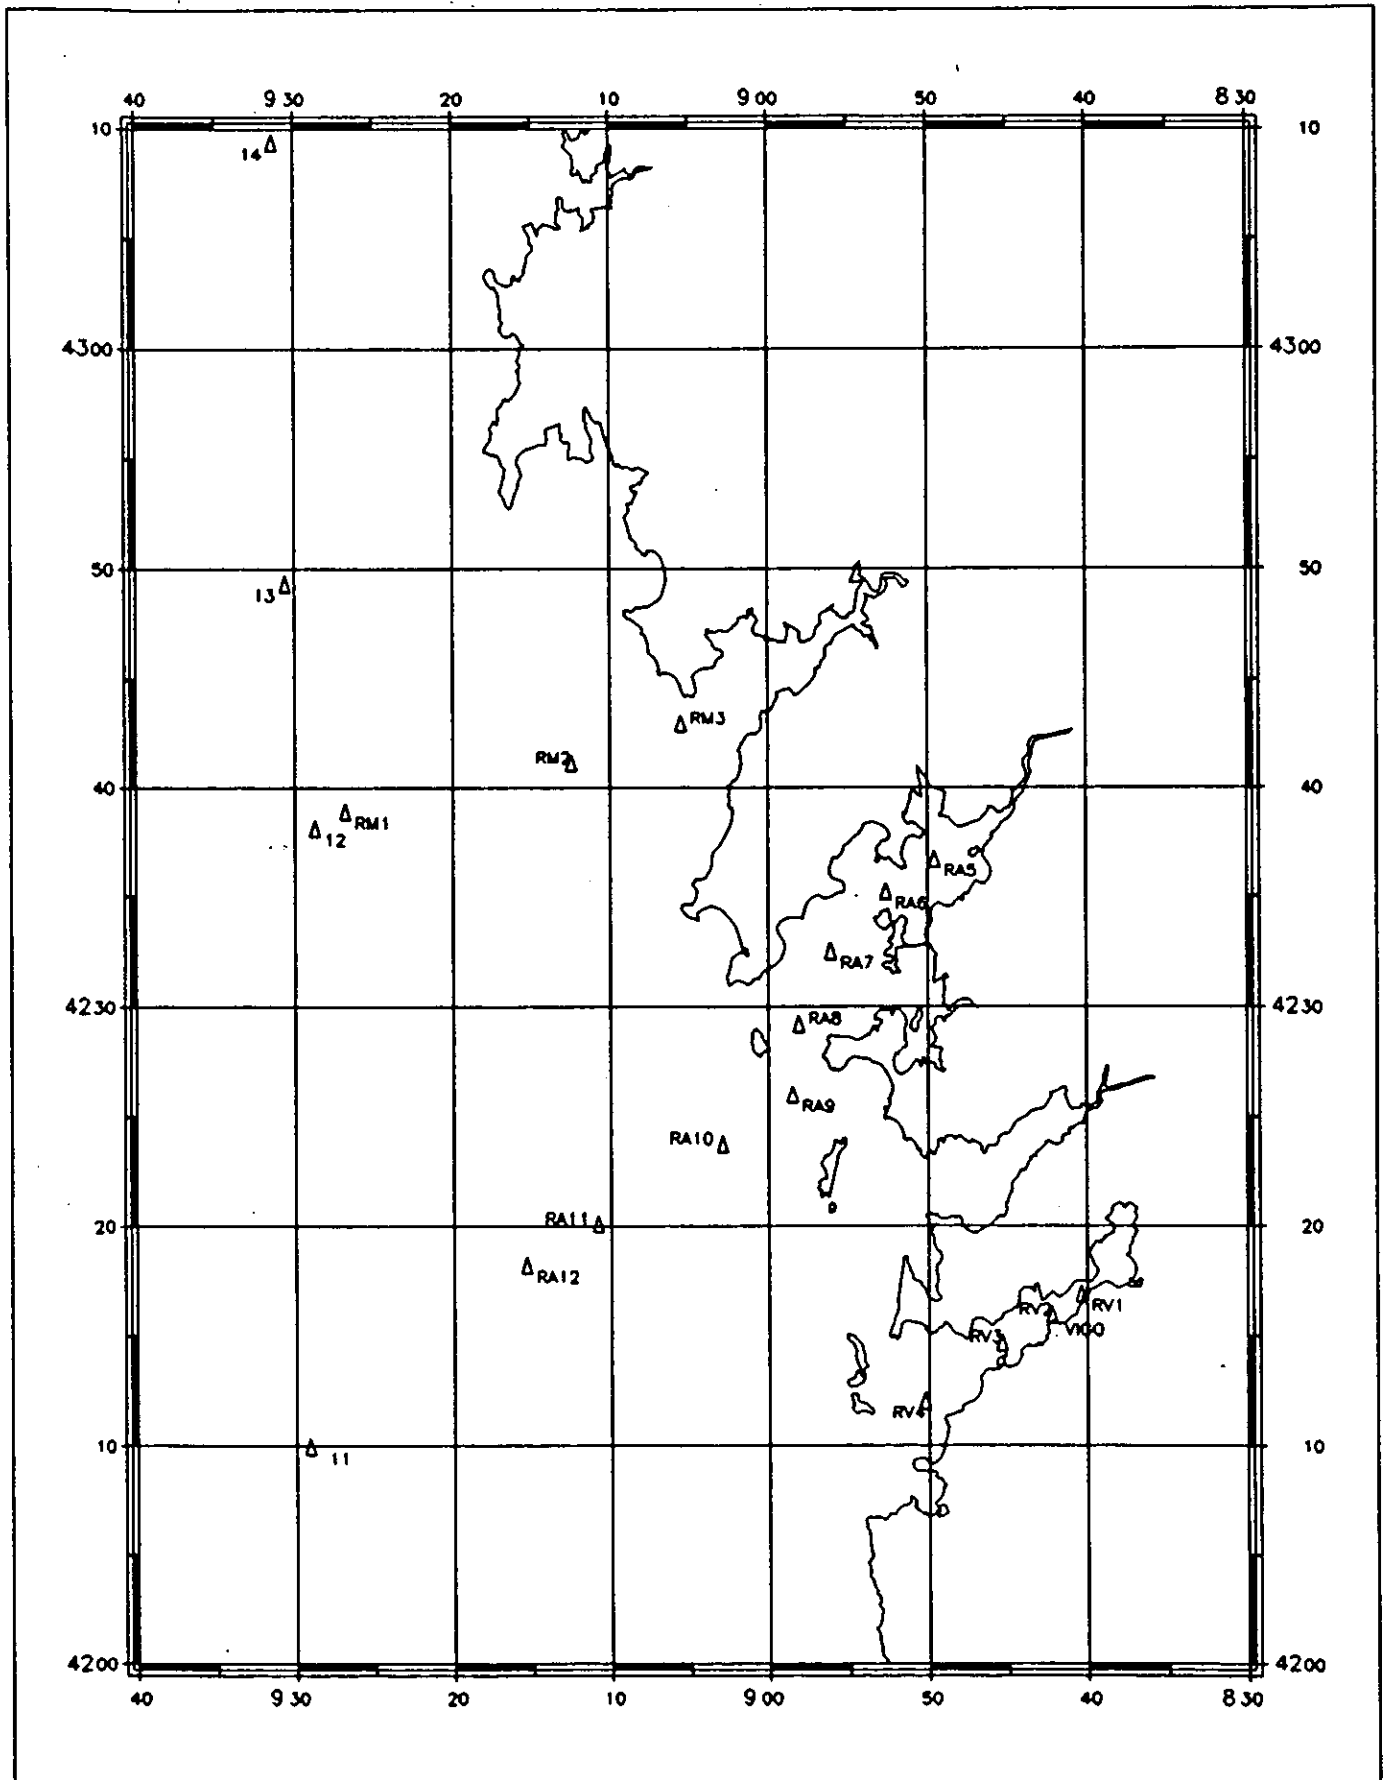

Figure 1.a. SCTD sampling stations Global Change RV Belgica cruise 93/09.

(except estuary stations)

Figure 1.b. SCTD sampling stations Global Change RV Belgica cruise 93/09.

Spanish continental plat.

Figure 2.a. General Trackplot Global Change RV Belgica cruise 93/09.

Figure 2.b. Detail Trackplot Global Change RV Belgica cruise 93/09.