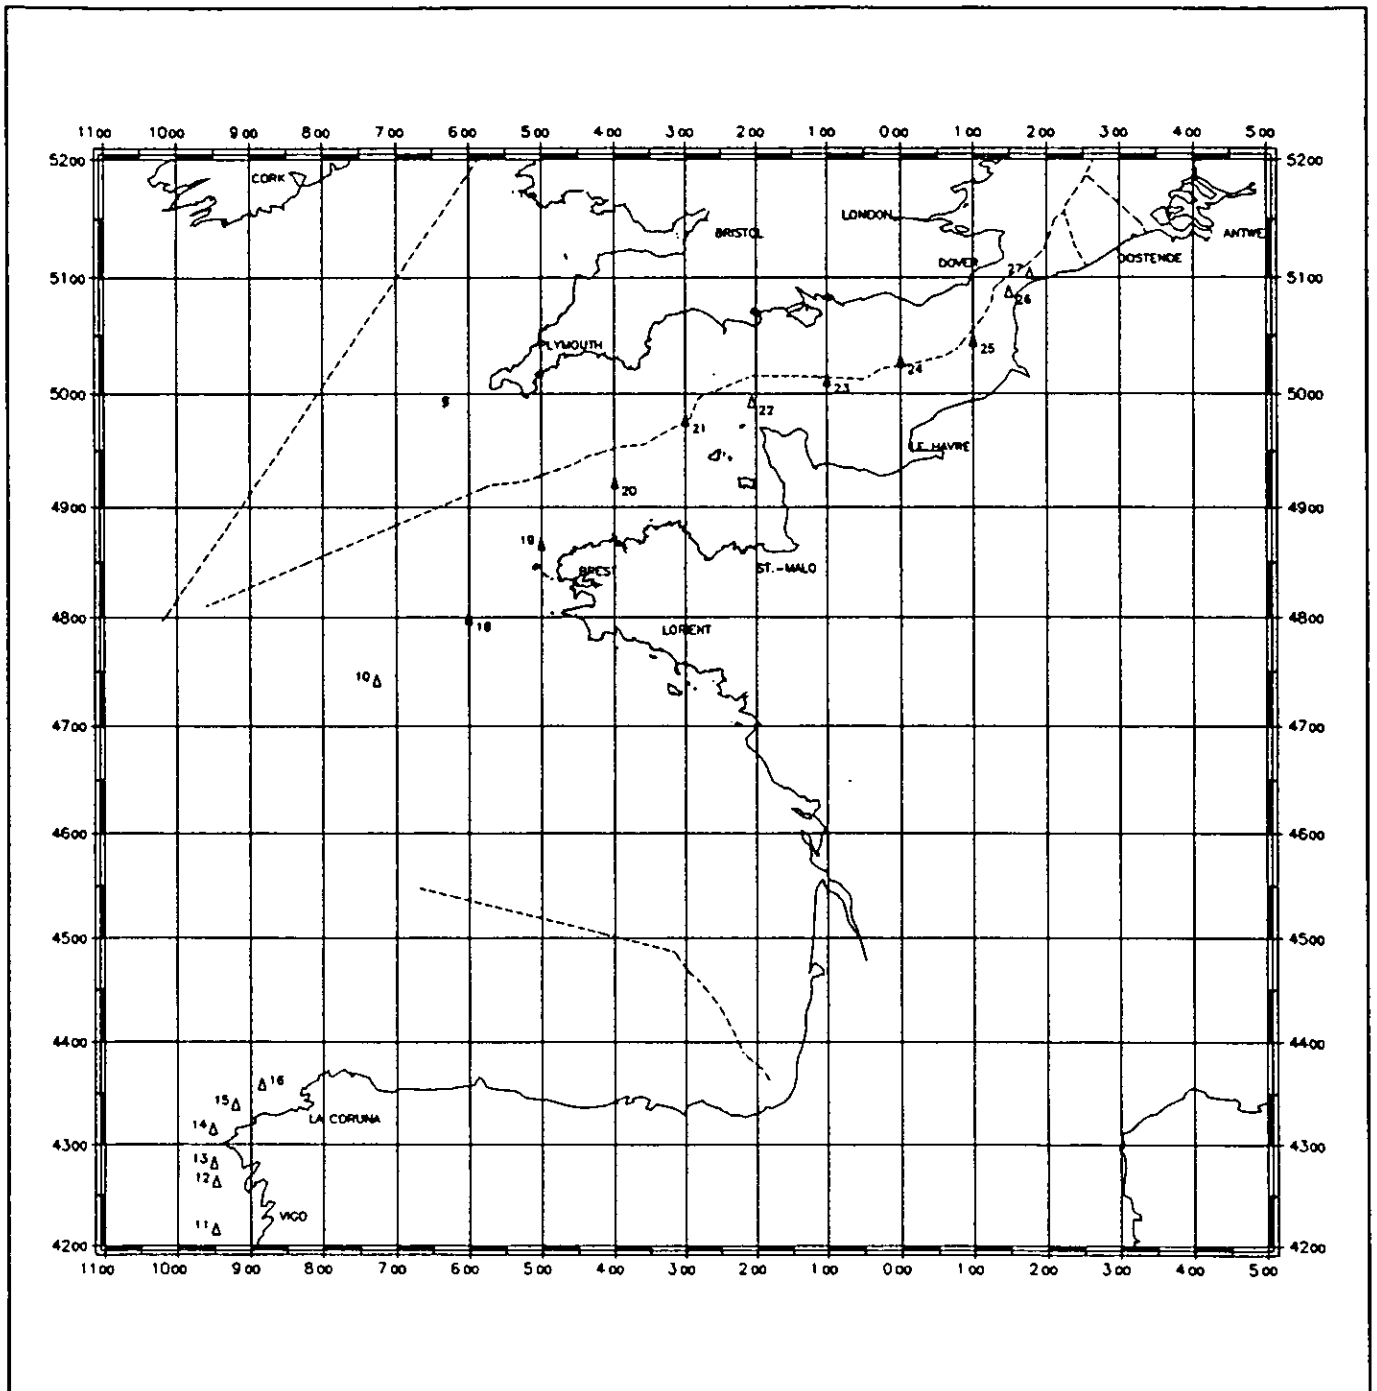

Figure 1.a. SCTD sampling stations Global Change RV Belgica cruise 93/09.

(except estuary stations)

Figure 1.b. SCTD sampling stations Global Change RV Belgica cruise 93/09.

Spanish continental plat.

Figure 2.a. General Trackplot Global Change RV Belgica cruise 93/09.

Figure 2.b. Detail Trackplot Global Change RV Belgica cruise 93/09.