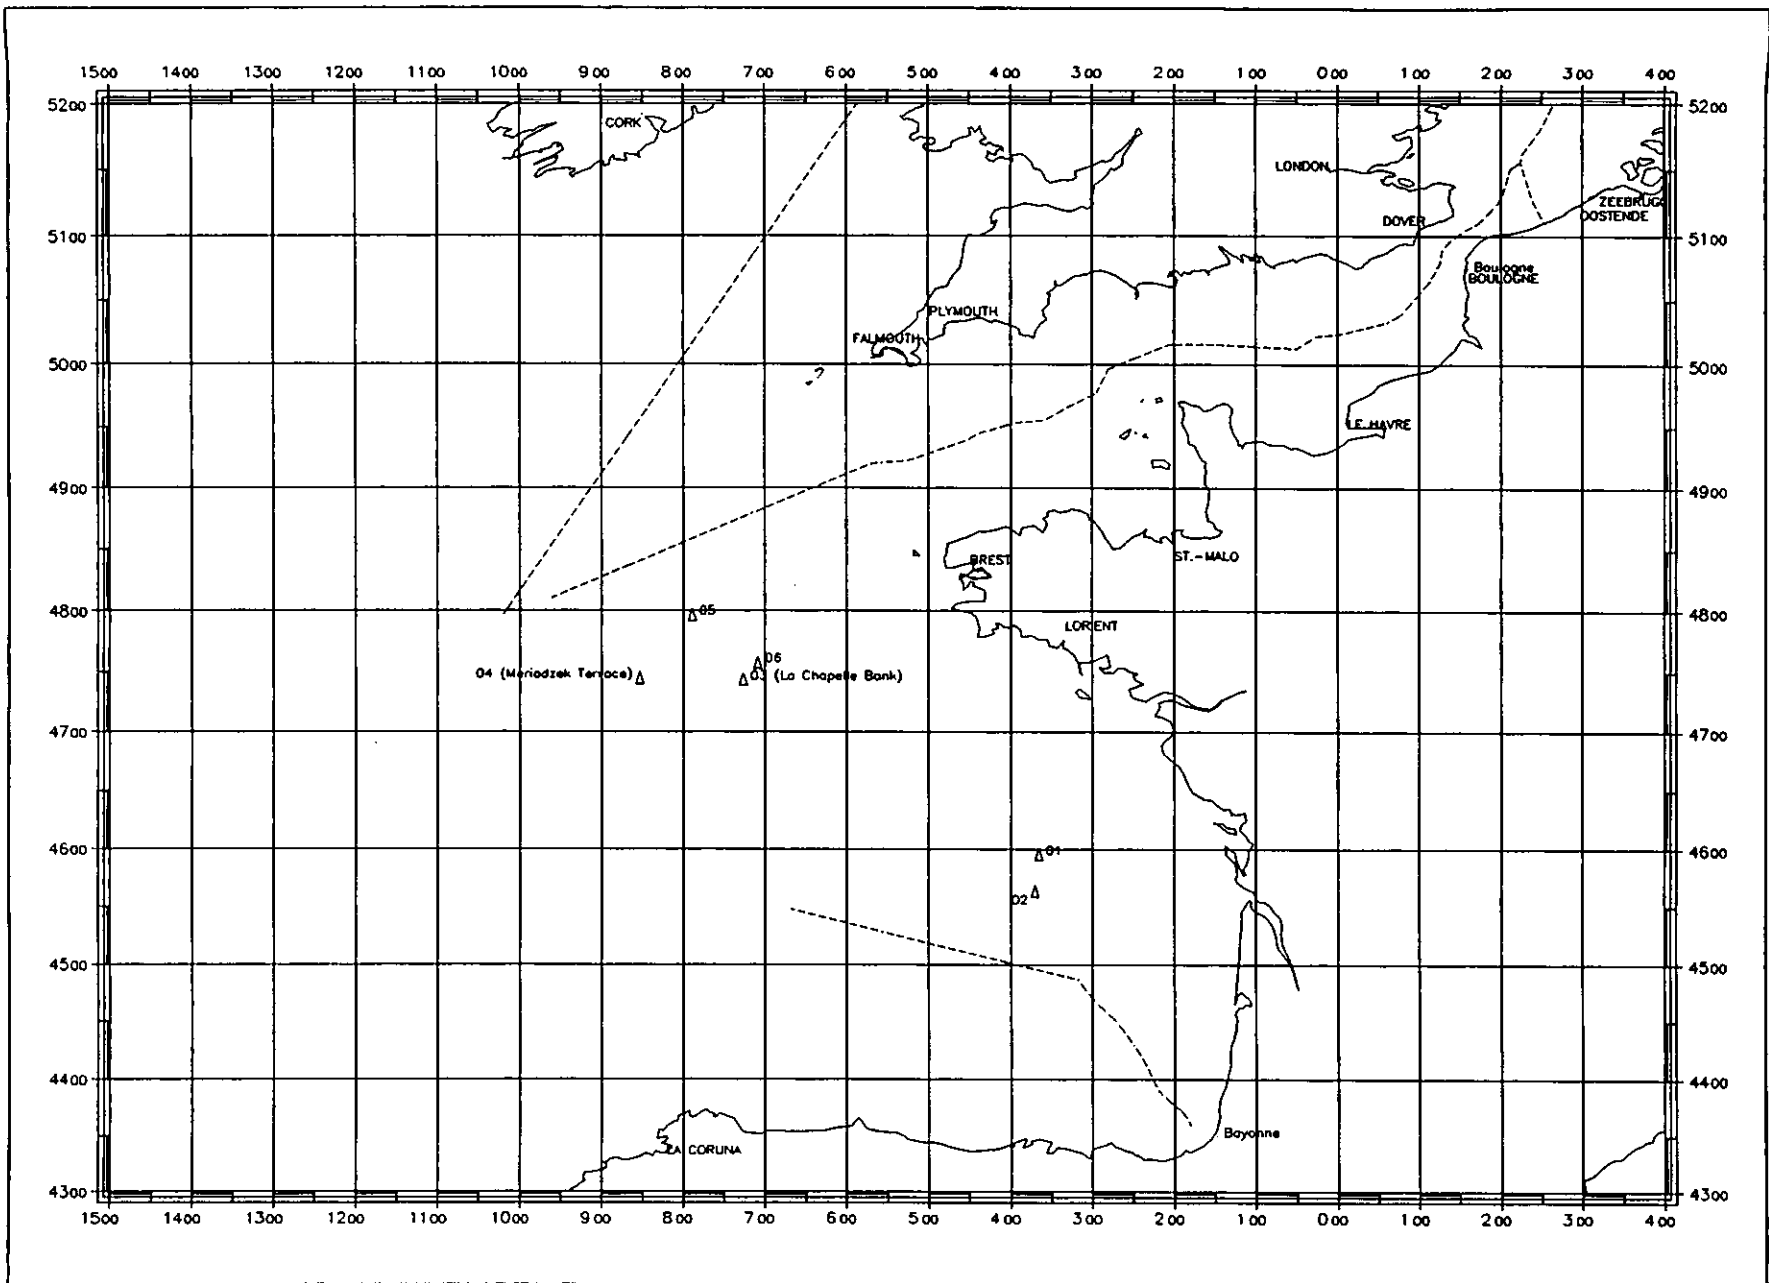

Figure 1. SCTD sampling stations R/V Belgica cruise 95/06.

Figure 2. General Trackplot of R/V Belgica cruise 95/06.