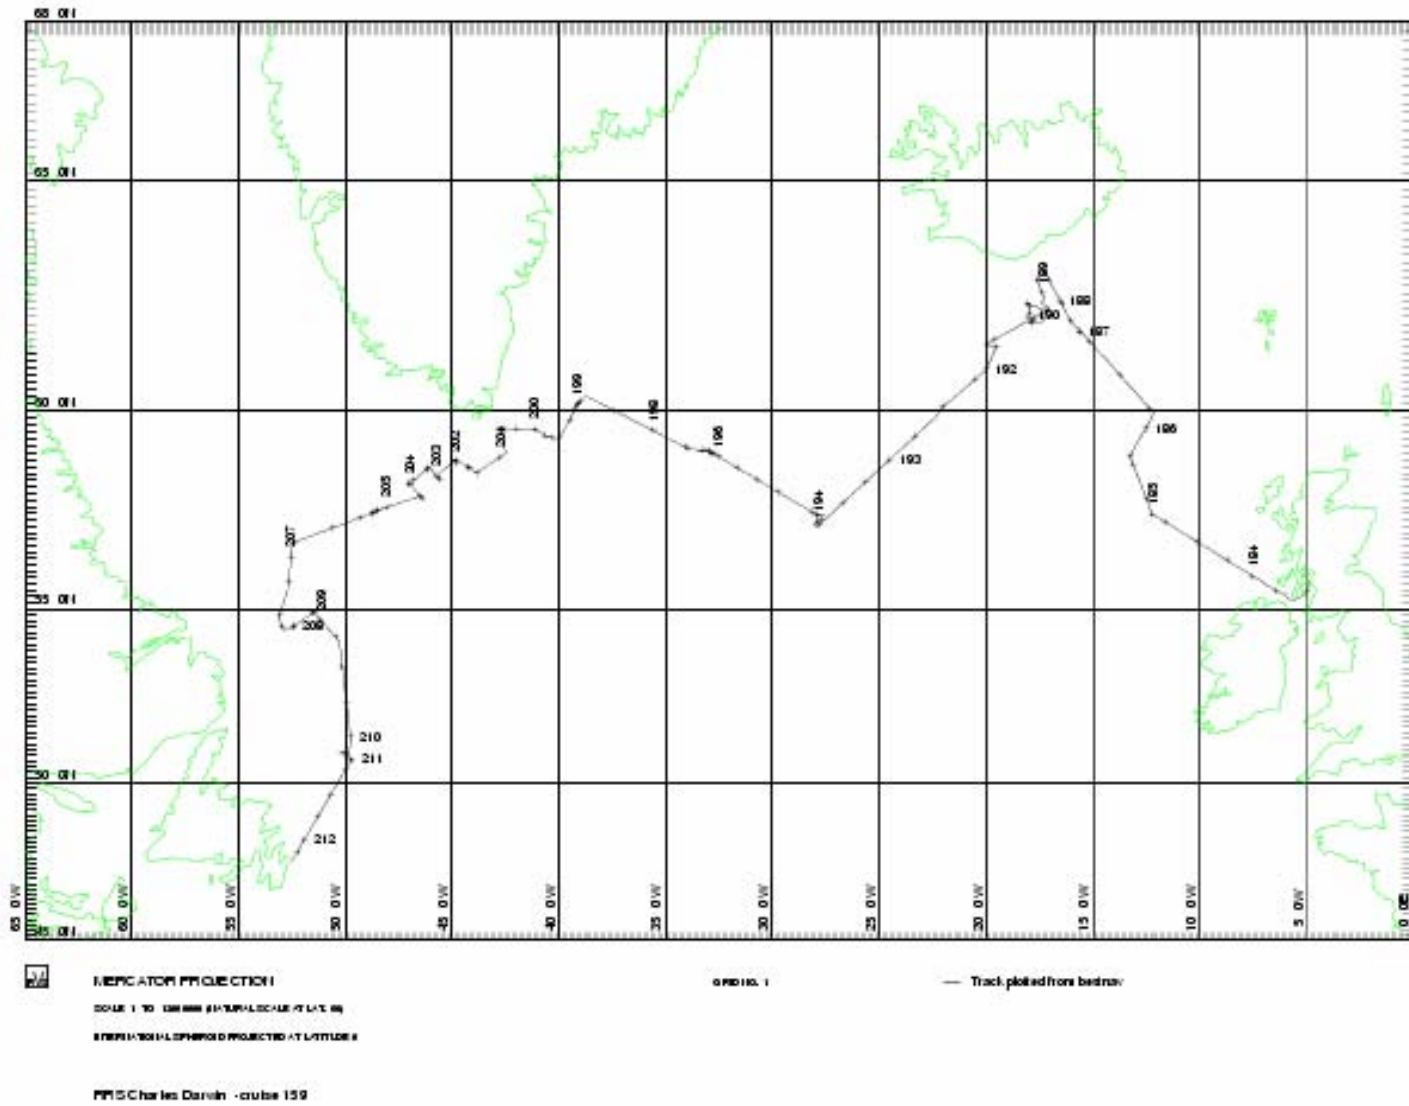

3. STATION MAPS AND TRACK CHART

Ship's track (with Julian Day markers)

Scaled to fit media