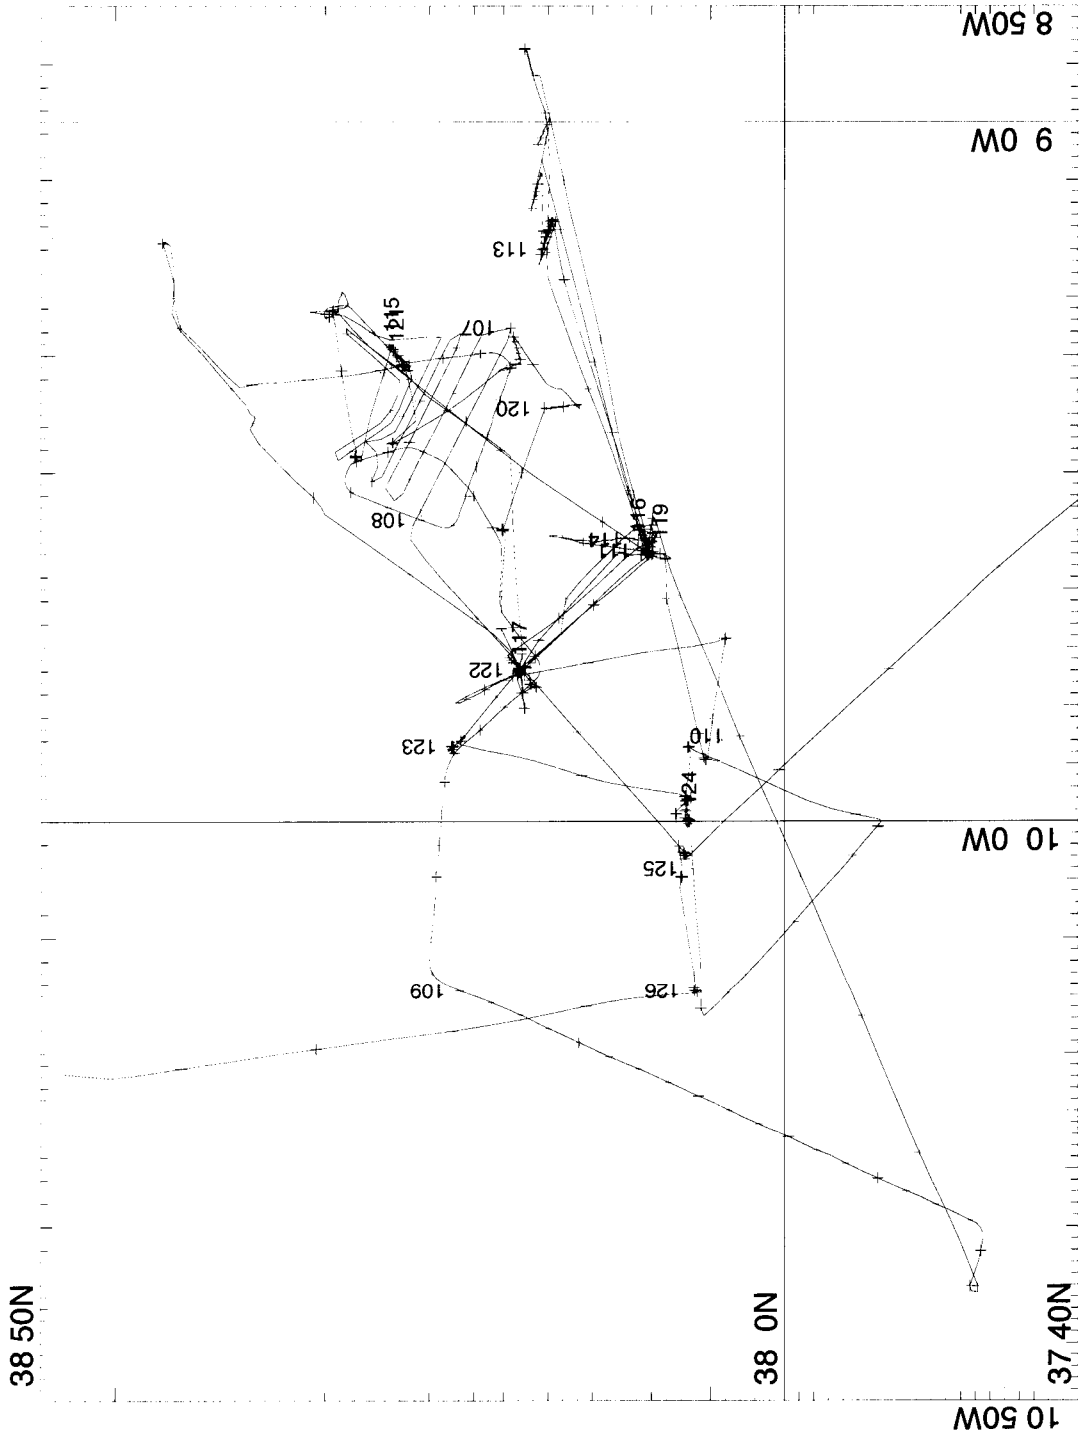

MERCATOR PROJECTION

GRID NO. 1

SCALE 1 TO 6000000 (NATURAL SCALE AT LAT. 0)

INTERNATIONAL SPHEROID PROJECTED AT LATITUDE 38

CD179 Track

+

10 50W

37 40N

MERCATOR PROJECTION

SCALE 1 TO 1200000 (NATURAL SCALE AT LAT. 0)

INTERNATIONAL SPHEROID PROJECTED AT LATITUDE 38

GRID NO. 1

Track plotted from bestnav

CD179 Track Leg 1

— Track plotted from bestnav

GRID NO. 1

MERCATOR PROJECTION

SCALE 1 TO 750000 (NATURAL SCALE AT LAT. 0)
INTERNATIONAL SPHEROID PROJECTED AT LATITUDE 38

CD179 Track Leg 2

+