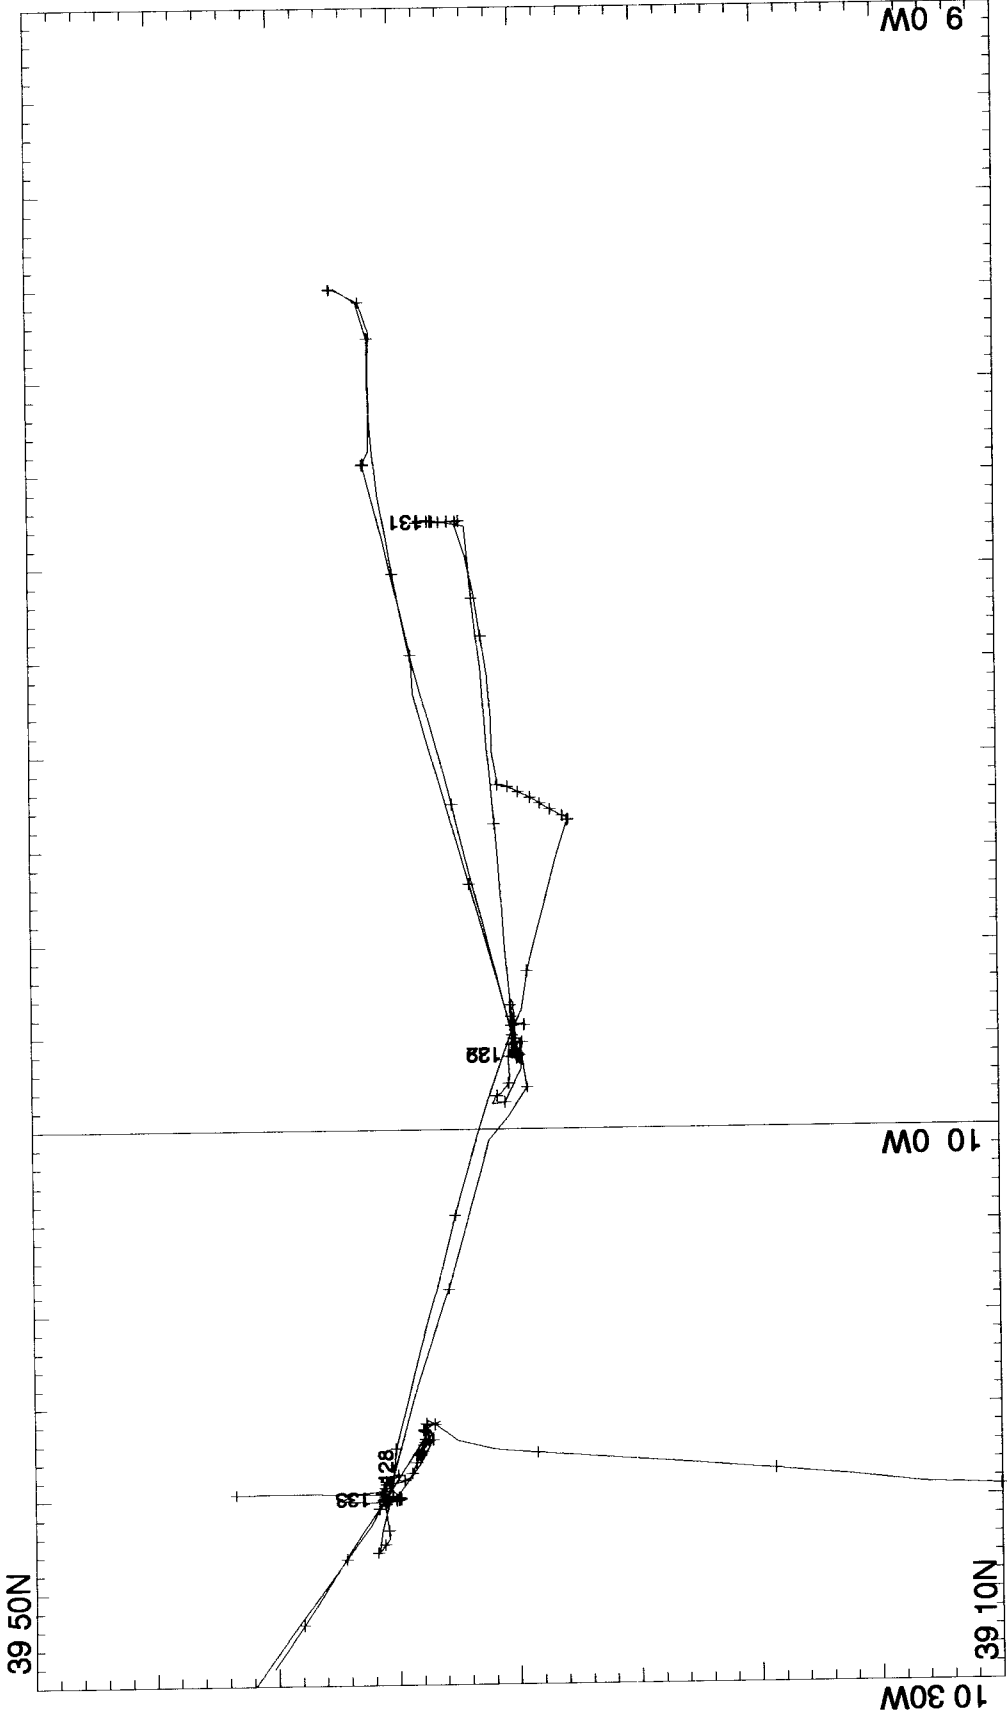

MERCATOR PROJECTION

GRID NO. 1

SCALE 1 TO 6000000 (NATURAL SCALE AT LAT. 0)

INTERNATIONAL SPHEROID PROJECTED AT LATITUDE 38

CD179 Track

+

10 50W

37 40N

MERCATOR PROJECTION

SCALE 1 TO 1200000 (NATURAL SCALE AT LAT. 0)

INTERNATIONAL SPHEROID PROJECTED AT LATITUDE 38

GRID NO. 1

Track plotted from bestnav

CD179 Track Leg 1

— Track plotted from bestnav

GRID NO. 1

MERCATOR PROJECTION

SCALE 1 TO 750000 (NATURAL SCALE AT LAT. 0)
INTERNATIONAL SPHEROID PROJECTED AT LATITUDE 38

CD179 Track Leg 2

+