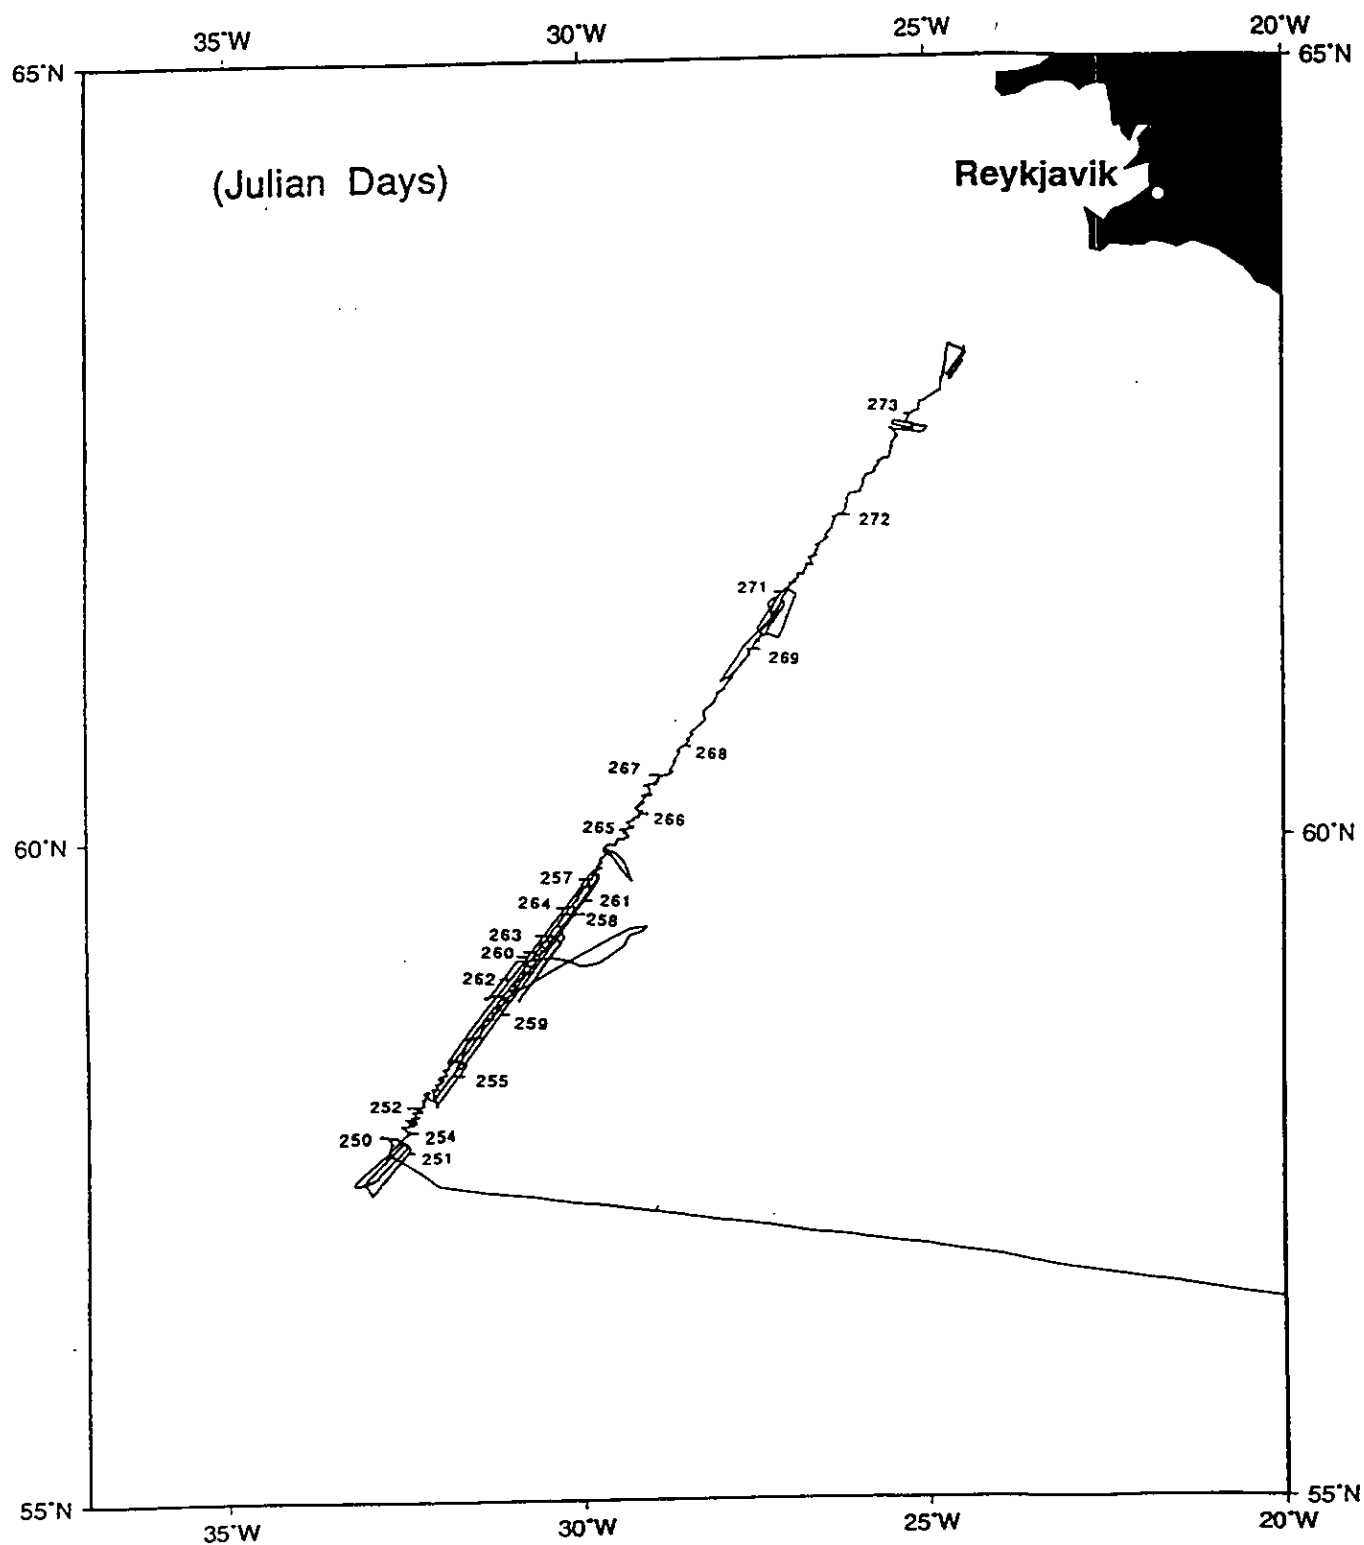

CD80 SHIPS TRACK

Fig. 1 Track chart: RRS *Charles Darwin* Cruise CD80, 01 Sep - 01 Oct 1993

CD80 SIMRAD SURVEY LINES

Fig. 2 SIMRAD EM12 multibeam swath sonar surveys (excluding station transit lines during bottom sampling)