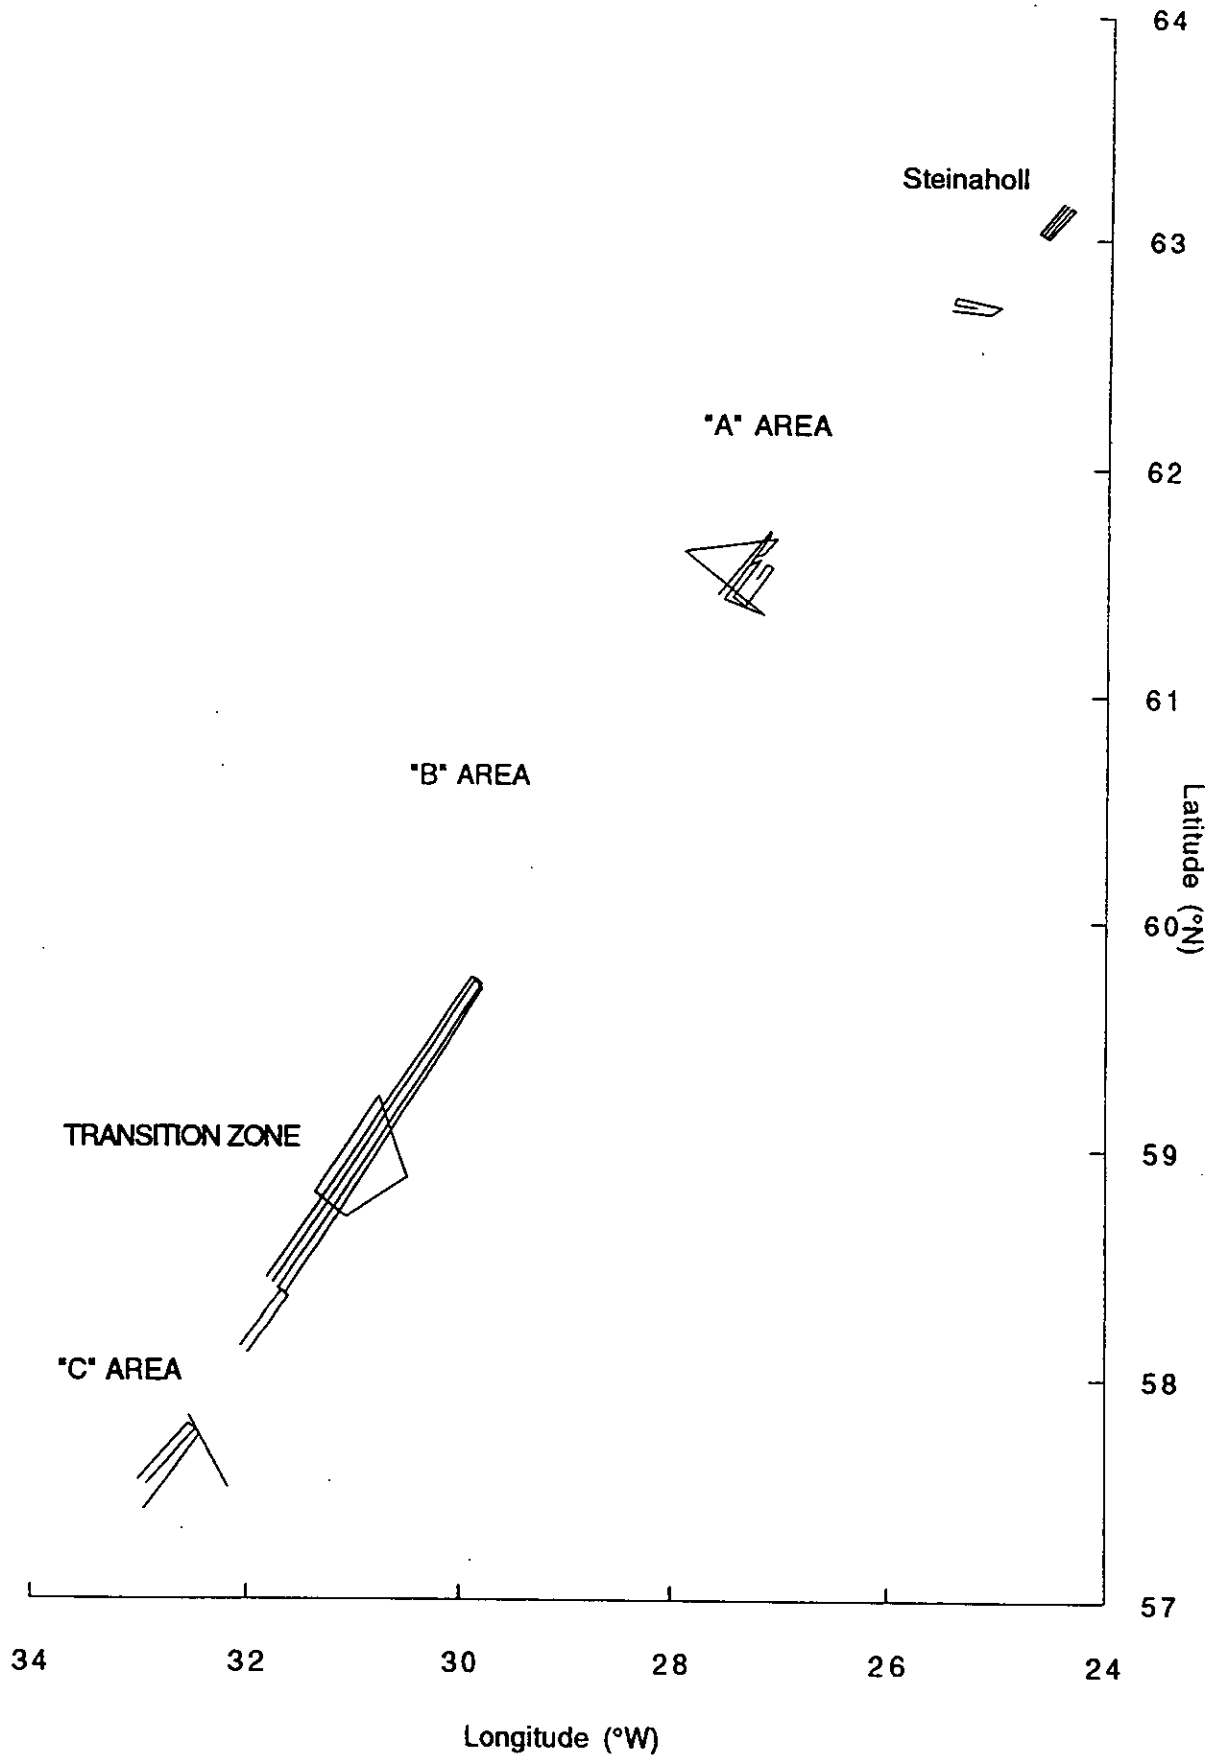

CD80 SHIPS TRACK

Fig. 1 Track chart: RRS *Charles Darwin* Cruise CD80, 01 Sep - 01 Oct 1993

CD80 SIMRAD SURVEY LINES

Fig. 2 SIMRAD EM12 multibeam swath sonar surveys (excluding station transit lines during bottom sampling)