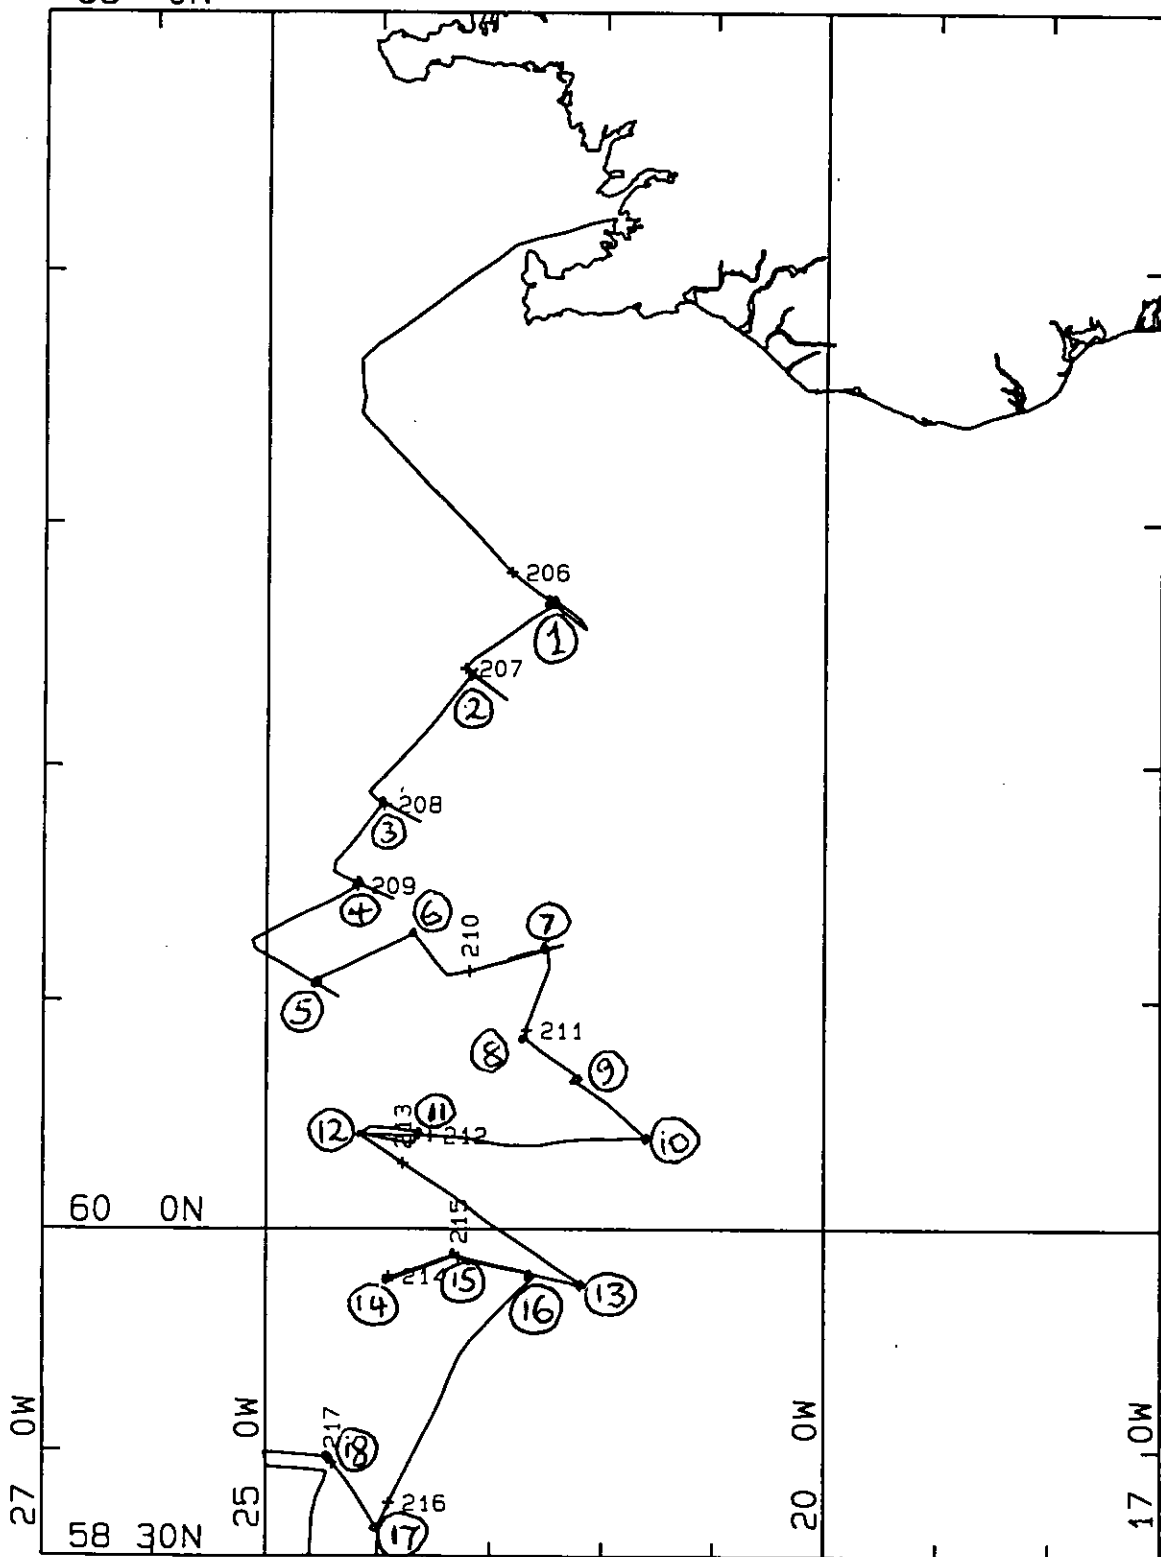

MERCATOR PROJECTION

GRID NO. 1

SCALE 1 TO 17500000 (NATURAL SCALE AT LAT. 50)

INTERNATIONAL SPHEROID PROJECTED AT LATITUDE 0

RRS Charles Darwin 88

65 ON

CD88 STATION NUMBERS

MERCATOR PROJECTION

GRID NO. 1

SCALE 1 TO 4000000 (NATURAL SCALE AT LAT. 58)

INTERNATIONAL SPHEROID PROJECTED AT LATITUDE 0

RRS Charles Darwin 88 - Northern Area

MERCATOR PROJECTION

GRID NO. 1

SCALE 1 TO 4000000 (NATURAL SCALE AT LAT. 58)

INTERNATIONAL SPHEROID PROJECTED AT LATITUDE 0

RRS Charles Darwin 88 - Southern Area