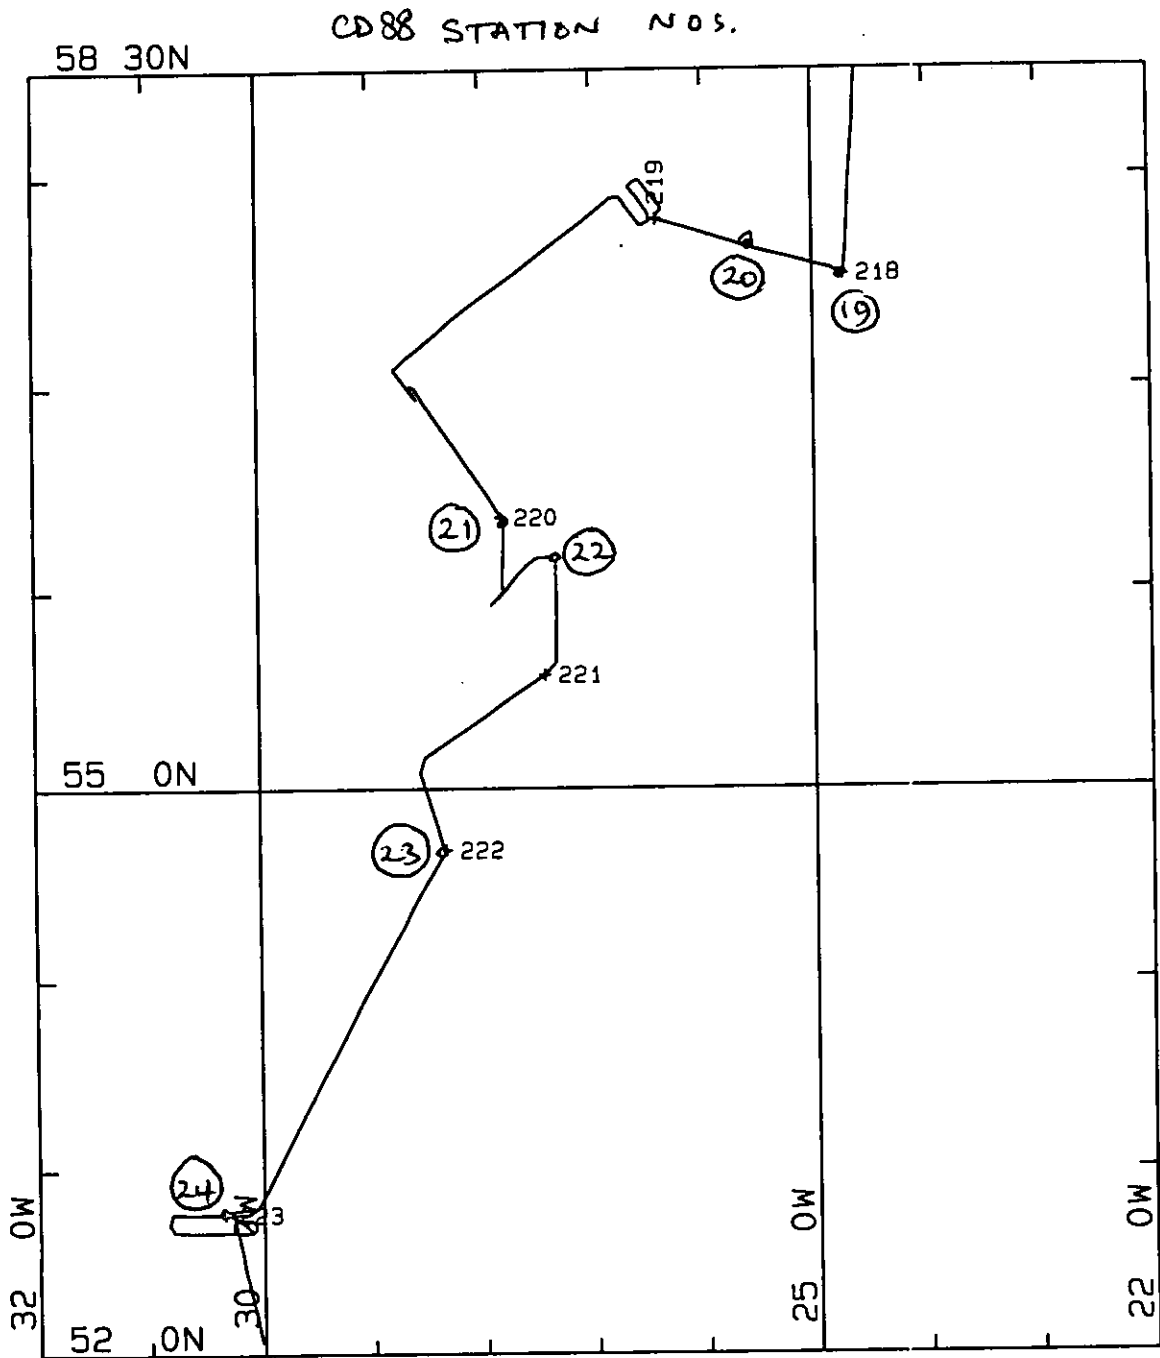

MERCATOR PROJECTION

GRID NO. 1

SCALE 1 TO 17500000 (NATURAL SCALE AT LAT. 50)

INTERNATIONAL SPHEROID PROJECTED AT LATITUDE 0

RRS Charles Darwin 88

65 ON

CD88 STATION NUMBERS

MERCATOR PROJECTION

GRID NO. 1

SCALE 1 TO 4000000 (NATURAL SCALE AT LAT. 58)

INTERNATIONAL SPHEROID PROJECTED AT LATITUDE 0

RRS Charles Darwin 88 - Northern Area

MERCATOR PROJECTION

GRID NO. 1

SCALE 1 TO 4000000 (NATURAL SCALE AT LAT. 58)

INTERNATIONAL SPHEROID PROJECTED AT LATITUDE 0

RRS Charles Darwin 88 - Southern Area