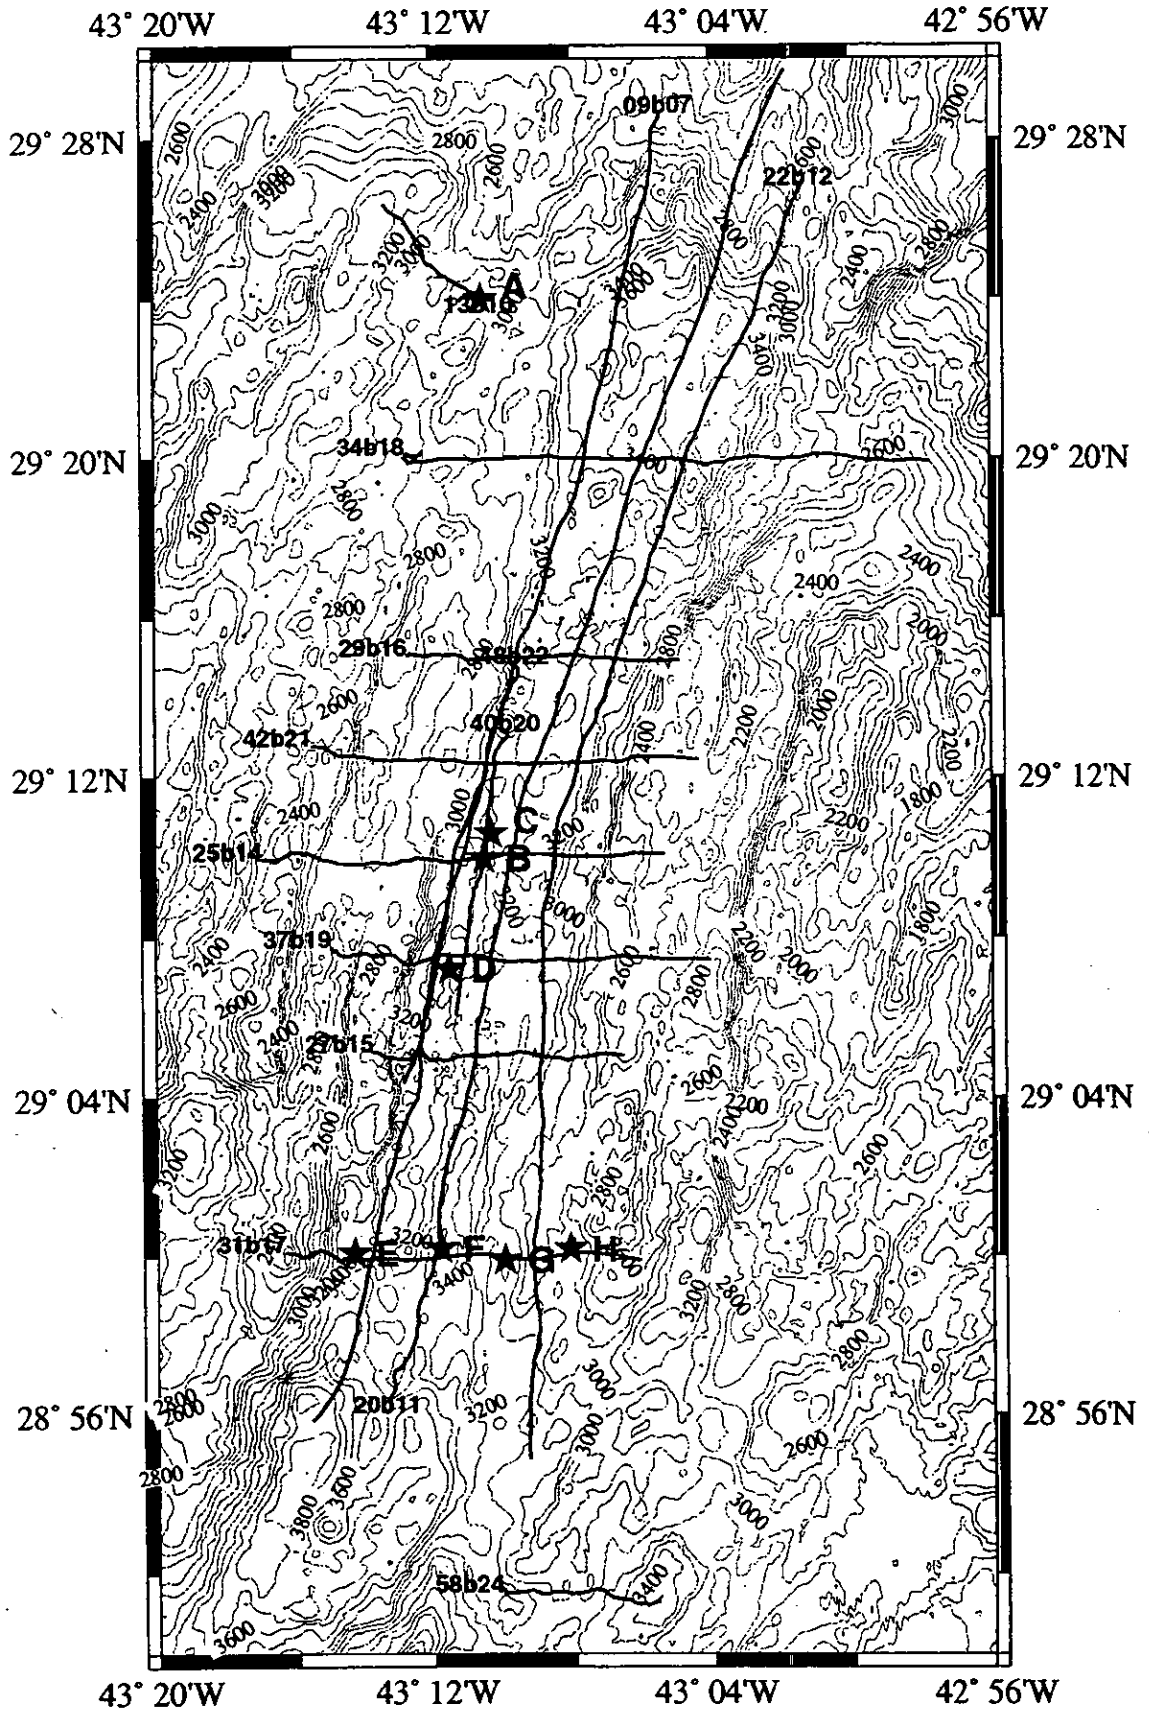

MERCATOR PROJECTION

GRID NO. 1

SCALE 1 TO 32500000 (NATURAL SCALE AT LAT. 0)

INTERNATIONAL SPHEROID PROJECTED AT LATITUDE 40

RRS Charles Darwin - Cruise 95

Fig. 1 Track chart, RRS Charles Darwin Cruise CD95, 8<sup>th</sup> August - 14<sup>th</sup> September 1995

Fig. 2 Track chart, BRIDGET vehicle during cruise CD95