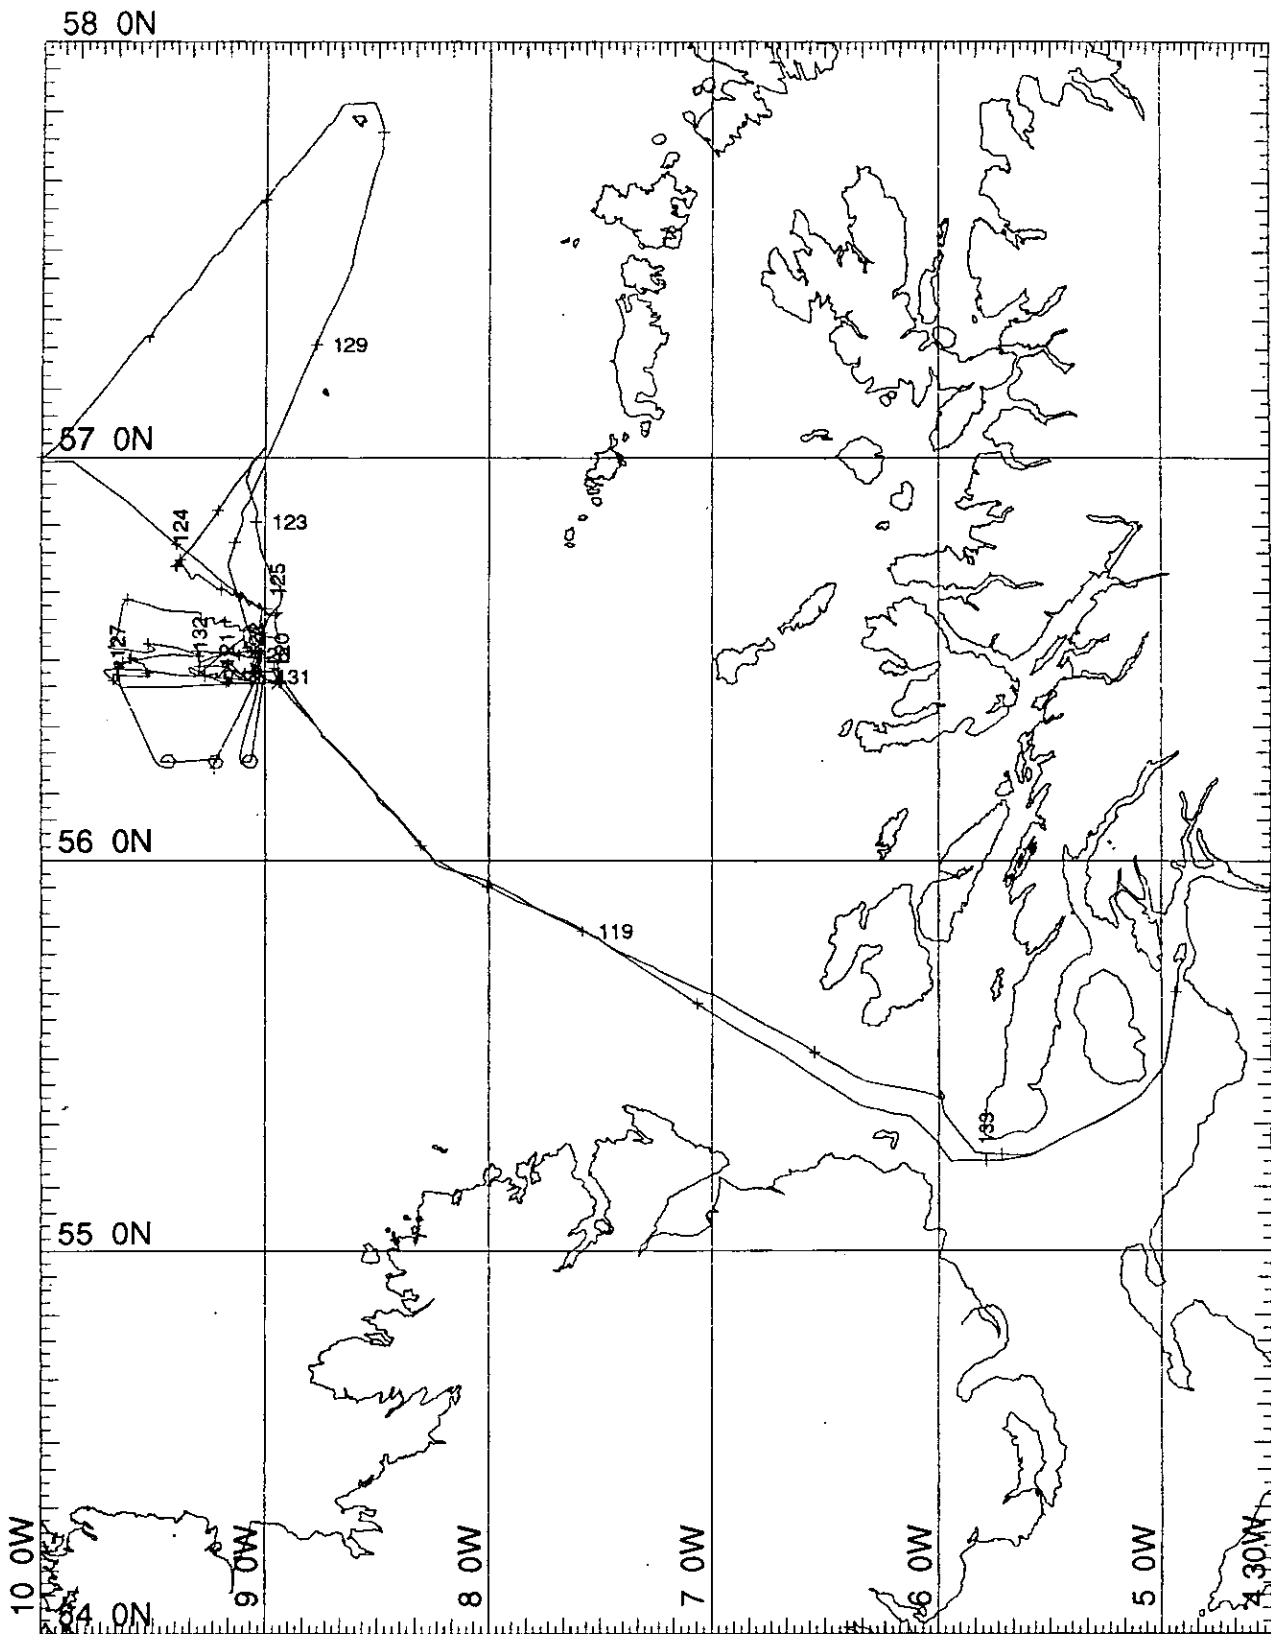

MERCATOR PROJECTION

SCALE 1 TO 2250000 (NATURAL SCALE AT LAT. 54)

INTERNATIONAL SPHEROID PROJECTED AT LATITUDE 54

GRID NO. 3

Challenger 126A Cruise Track

+

MERCATOR PROJECTION

GRID NO. 3

SCALE 1 TO 2250000 (NATURAL SCALE AT LAT. 54)

INTERNATIONAL SPHEROID PROJECTED AT LATITUDE 54

Challenger 126B Cruise Track

MERCATOR PROJECTION

SCALE 1 TO 900000 (NATURAL SCALE AT LAT. 0)

INTERNATIONAL SPHEROID PROJECTED AT LATITUDE 56

GRID NO. 1

RRS Challenger - SES6 - SeaSoar Lines 4-12