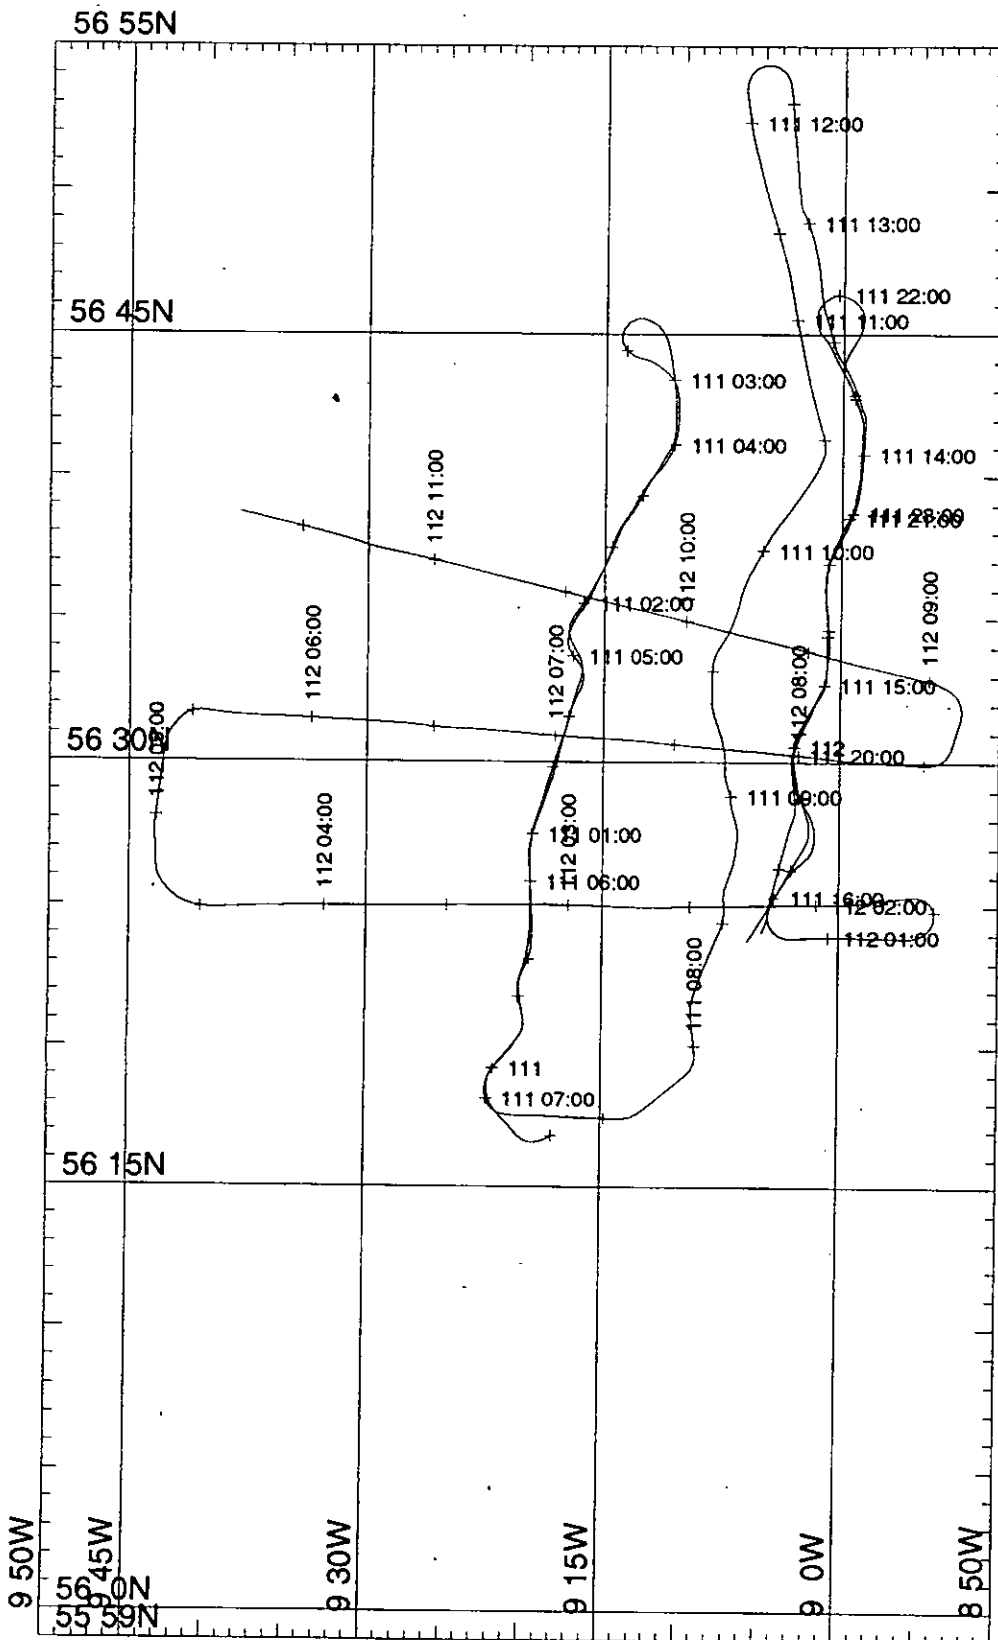

MERCATOR PROJECTION

SCALE 1 TO 2250000 (NATURAL SCALE AT LAT. 54)

INTERNATIONAL SPHEROID PROJECTED AT LATITUDE 54

GRID NO. 3

Challenger 126A Cruise Track

+

MERCATOR PROJECTION

GRID NO. 3

SCALE 1 TO 2250000 (NATURAL SCALE AT LAT. 54)

INTERNATIONAL SPHEROID PROJECTED AT LATITUDE 54

Challenger 126B Cruise Track

MERCATOR PROJECTION

SCALE 1 TO 900000 (NATURAL SCALE AT LAT. 0)

INTERNATIONAL SPHEROID PROJECTED AT LATITUDE 56

GRID NO. 1

RRS Challenger - SES6 - SeaSoar Lines 4-12