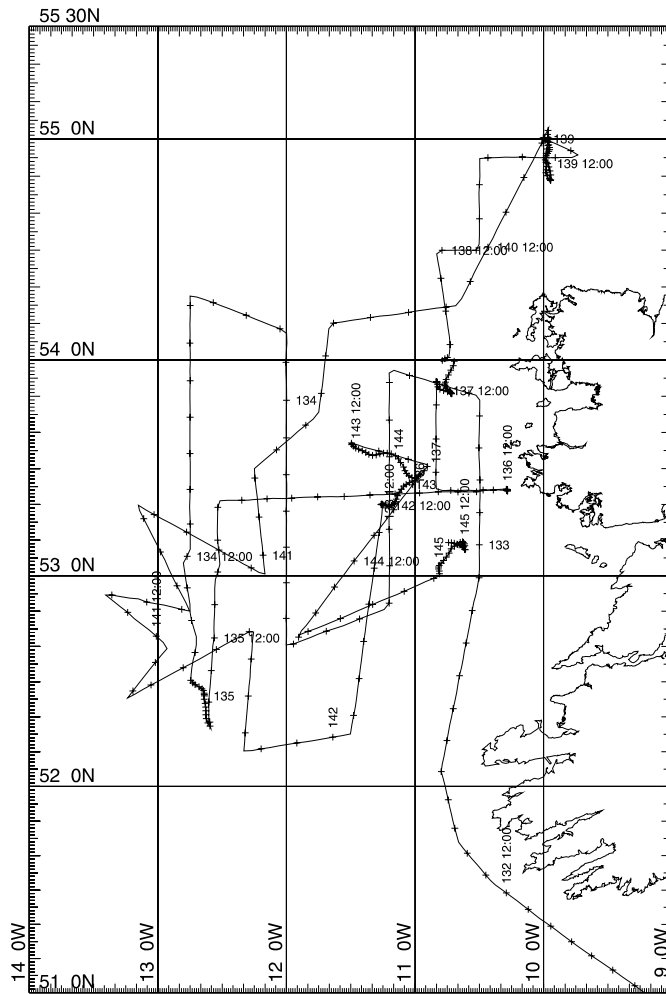

# Full and Intermediate Cruise Tracks

MERCATOR PROJECTION

SCALE 1 TO 2250000 (NATURAL SCALE AT LAT. 55)

INTERNATIONAL SPHEROID PROJECTED AT LATITUDE 51

GRID NO. 1

— Track plotted from bestnav

Challenger 133 Cruise Track (Week 2)

+

MERCATOR PROJECTION

SCALE 1 TO 2250000 (NATURAL SCALE AT LAT. 55)

INTERNATIONAL SPHEROID PROJECTED AT LATITUDE 51

GRID NO. 1

— Track plotted from bestnav

Challenger 133 Cruise Track (Week 3)

+