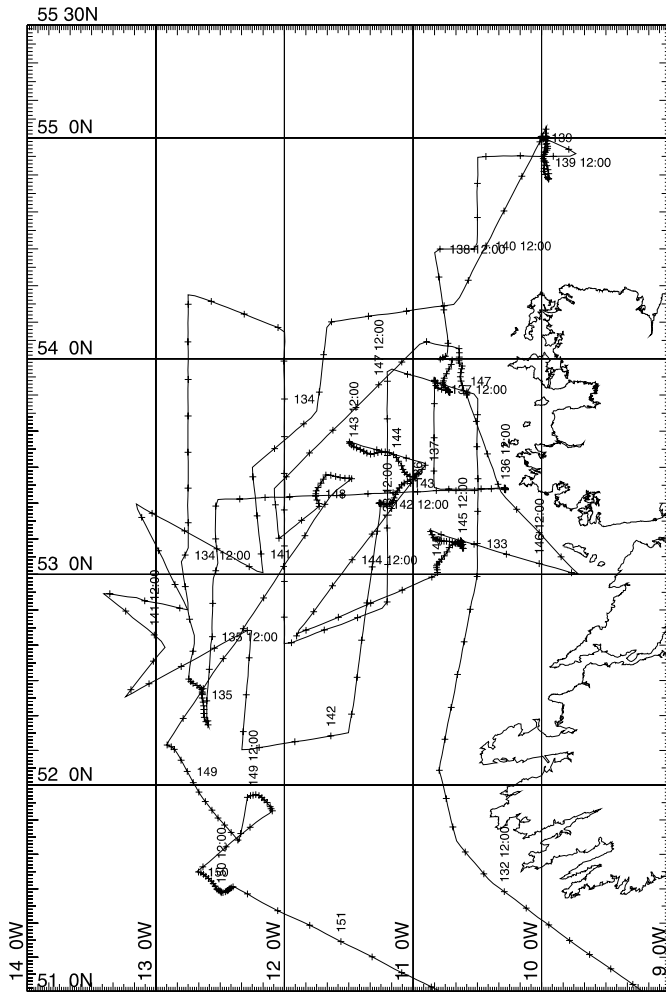

# Full and Intermediate Cruise Tracks

MERCATOR PROJECTION

SCALE 1 TO 2250000 (NATURAL SCALE AT LAT. 55)

INTERNATIONAL SPHEROID PROJECTED AT LATITUDE 51

GRID NO. 1

— Track plotted from bestnav

Challenger 133 Cruise Track (Week 2)

+

MERCATOR PROJECTION

SCALE 1 TO 2250000 (NATURAL SCALE AT LAT. 55)

INTERNATIONAL SPHEROID PROJECTED AT LATITUDE 51

GRID NO. 1

— Track plotted from bestnav

Challenger 133 Cruise Track (Week 3)

+