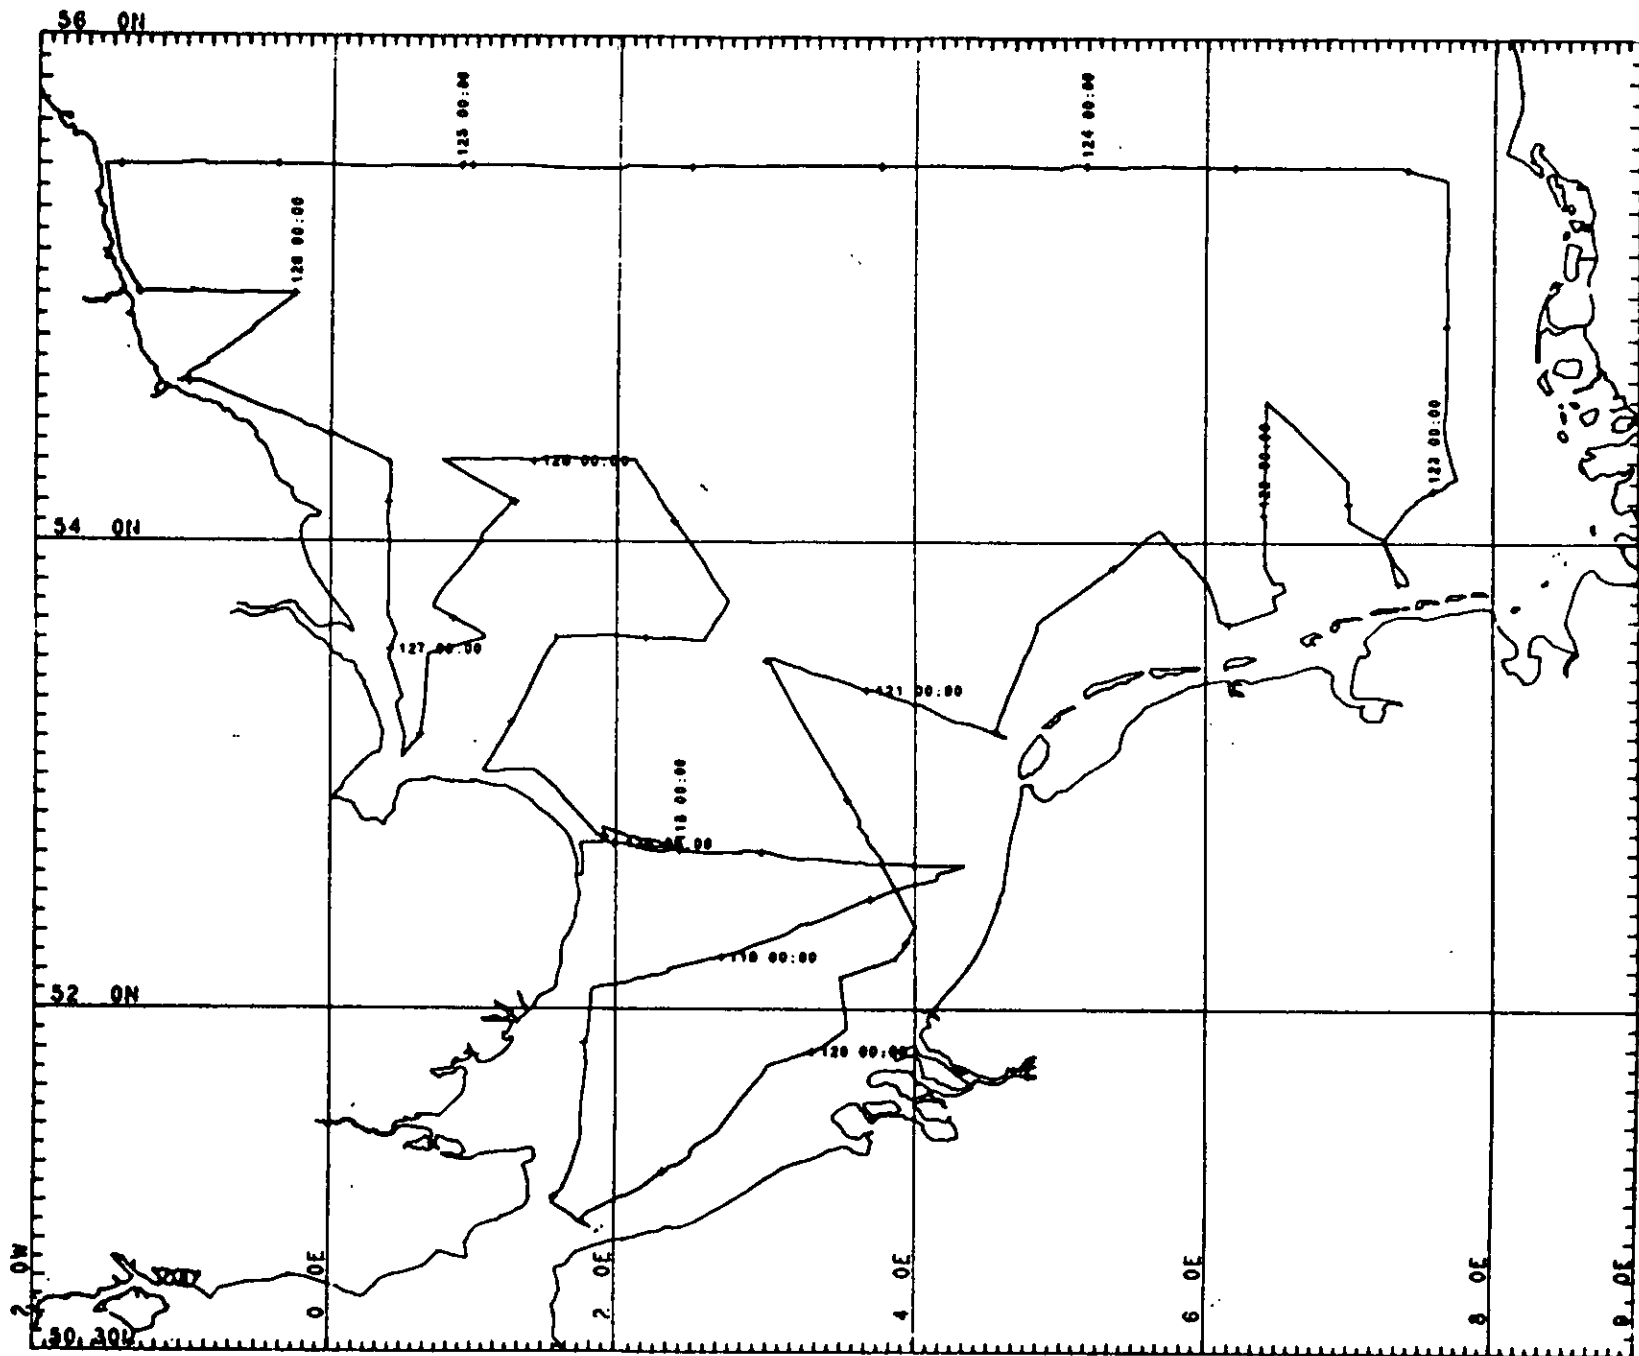

Figure 1. Track followed on Cruise 51/89.

51

MERCATOR PROJECTION  
SCALE 1 TO 3718785 (NATURAL SCALE AT LAT. 3)  
INTERNATIONAL SPHEROID PROJECTED AT LATITUDE 0

CRID NO. 1

—Track plotted from bottom