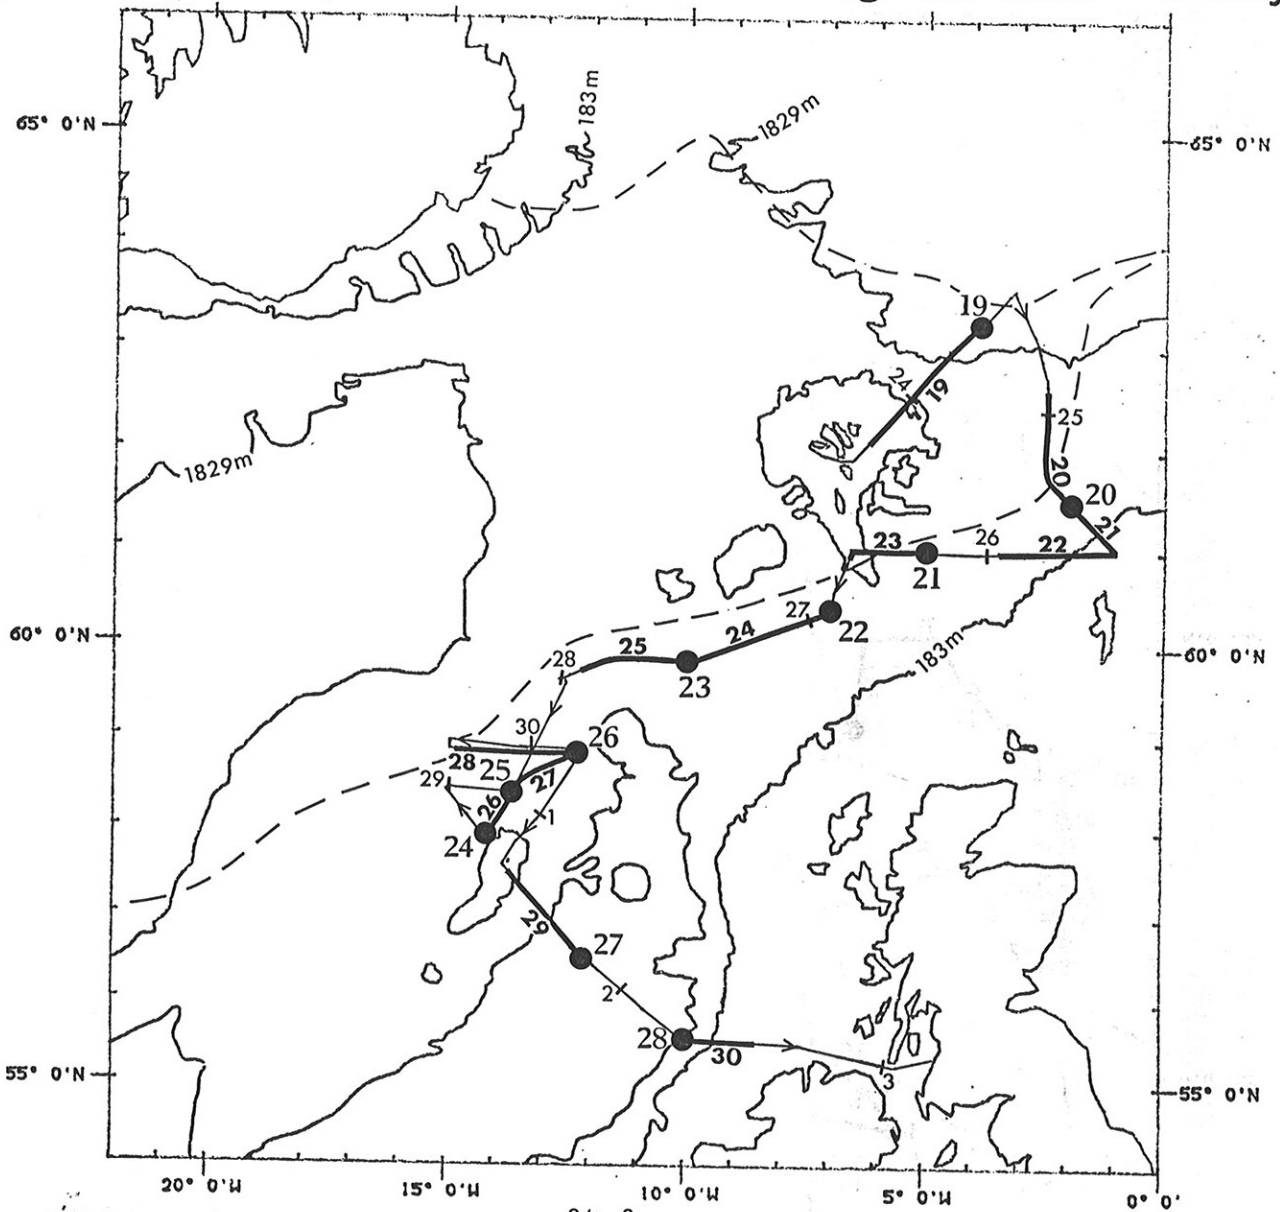

Figure 2

RRS Challenger Cruise 16/87 2nd Leg 23 June - 3 July

← Ships track

24 - 3

Position and date at 0000h

19-30 UOR tow track and number

19-28 ●

Position and number of CTD station