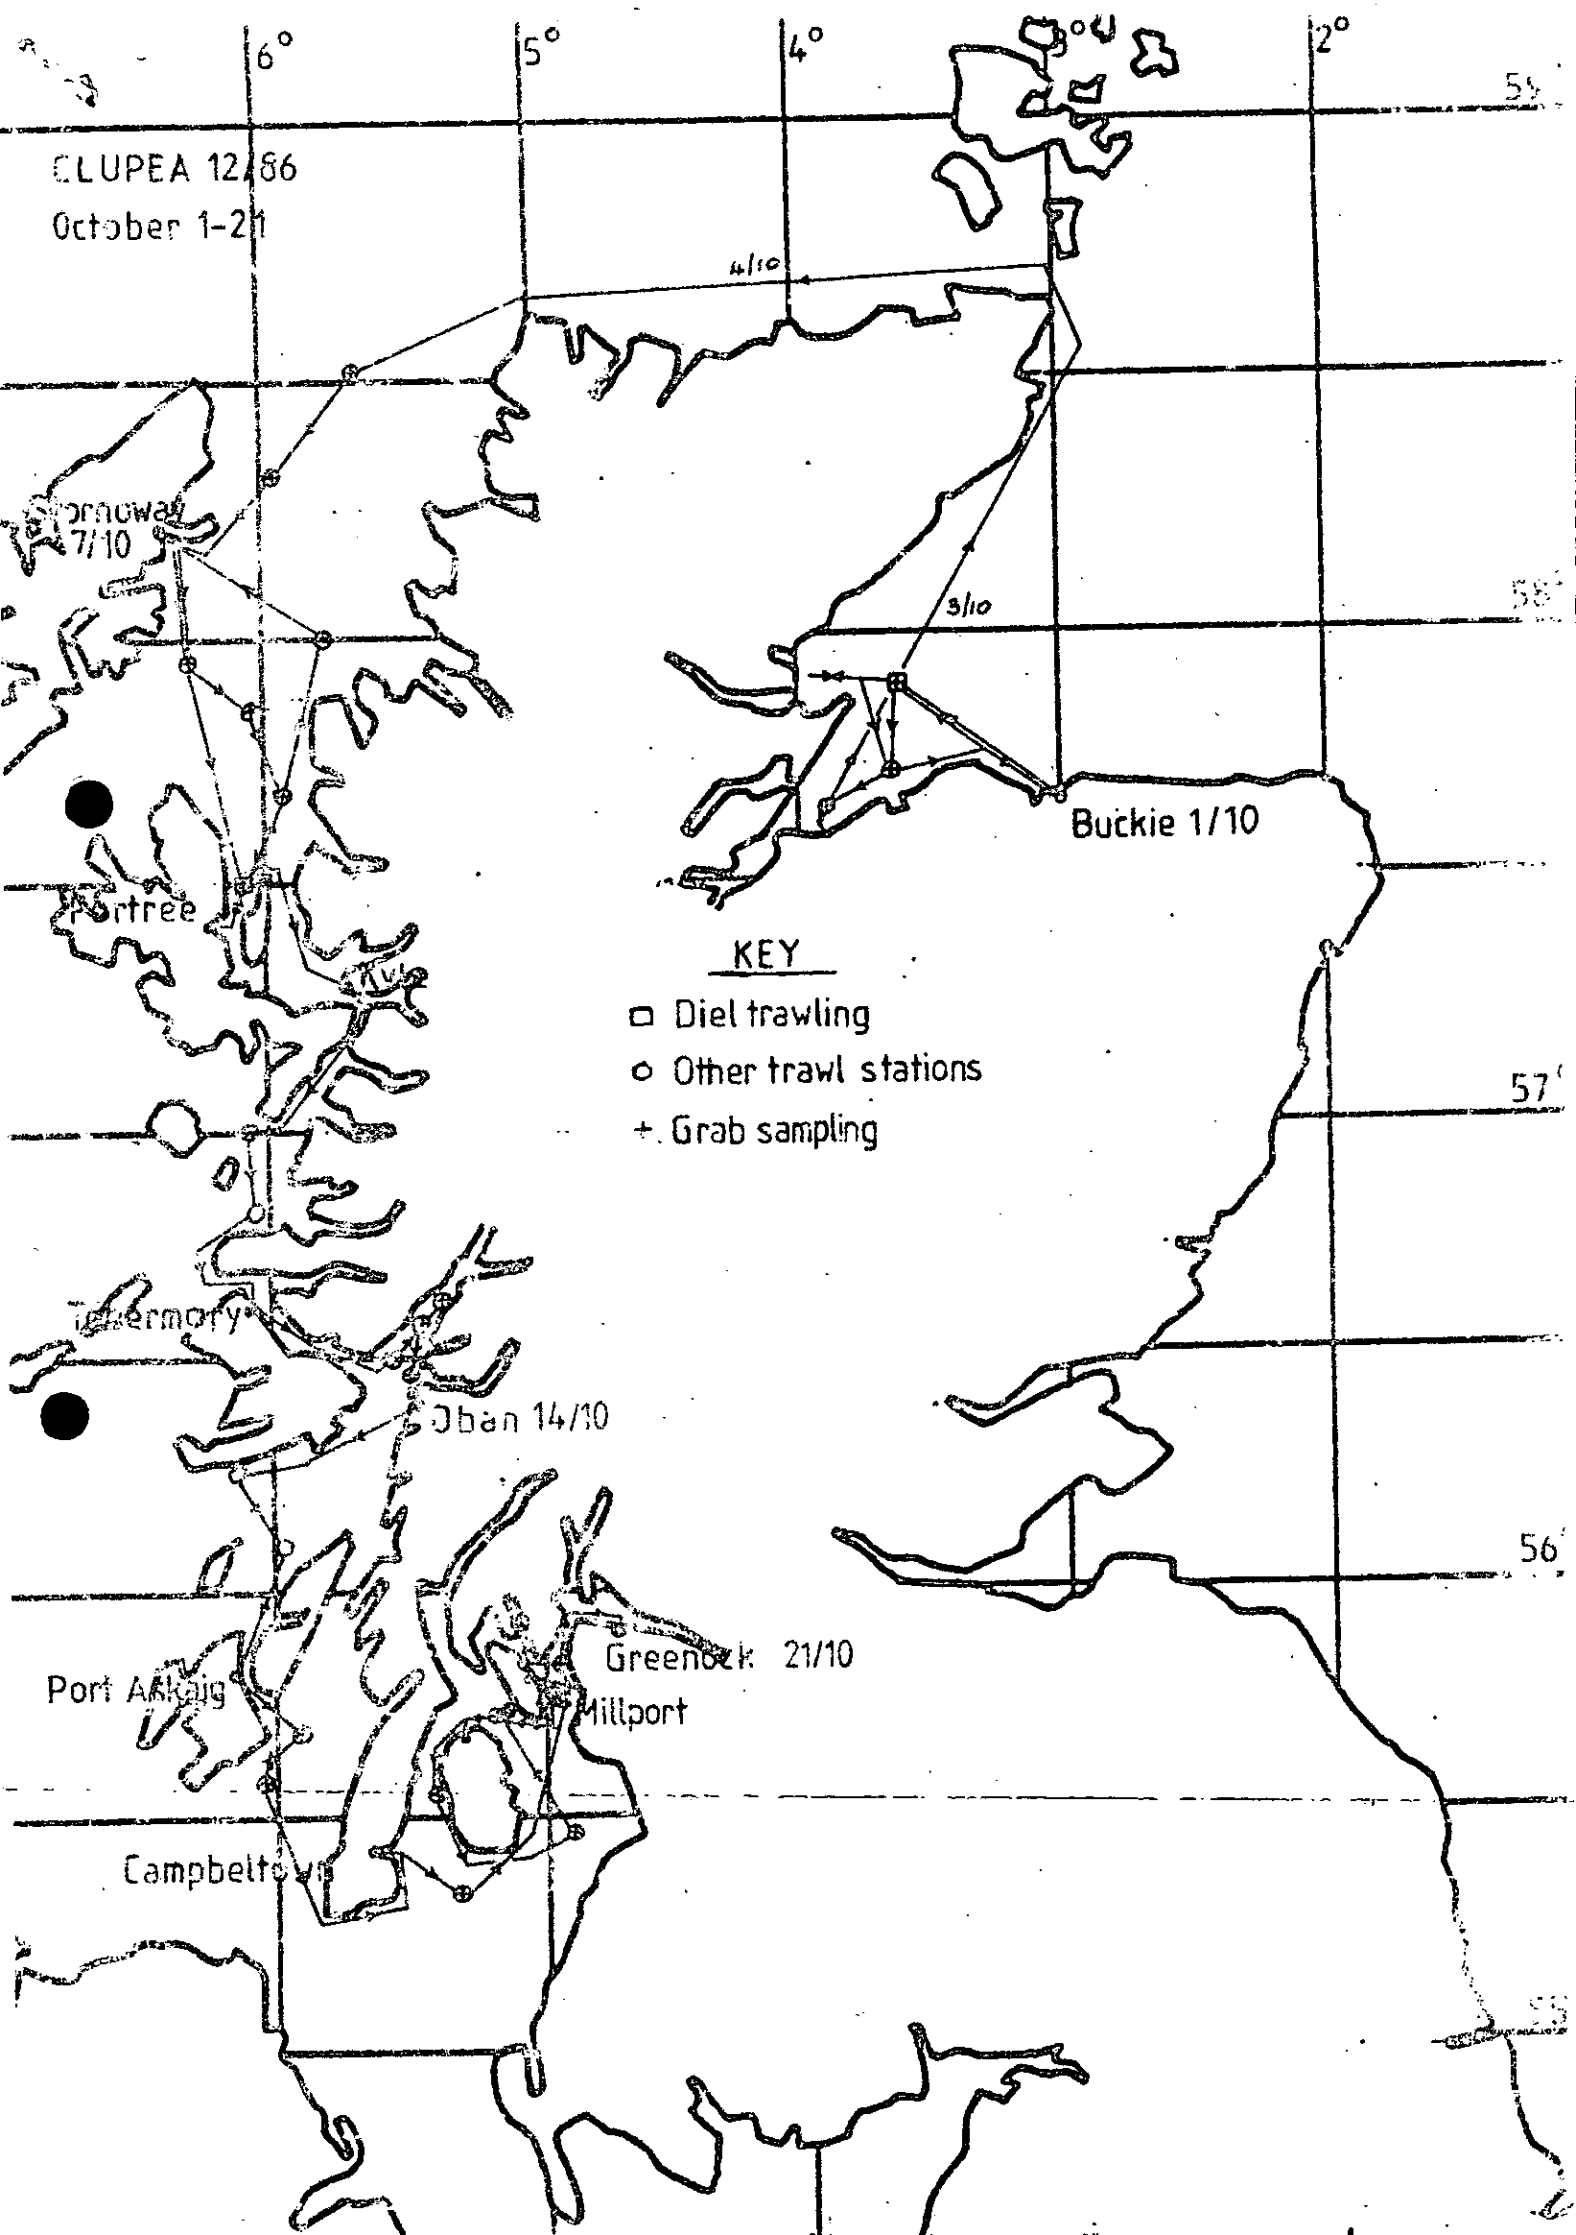

ELUPEA 12/86
October 1-21

KEY

- Diel trawling
- Other trawl stations
- + Grab sampling