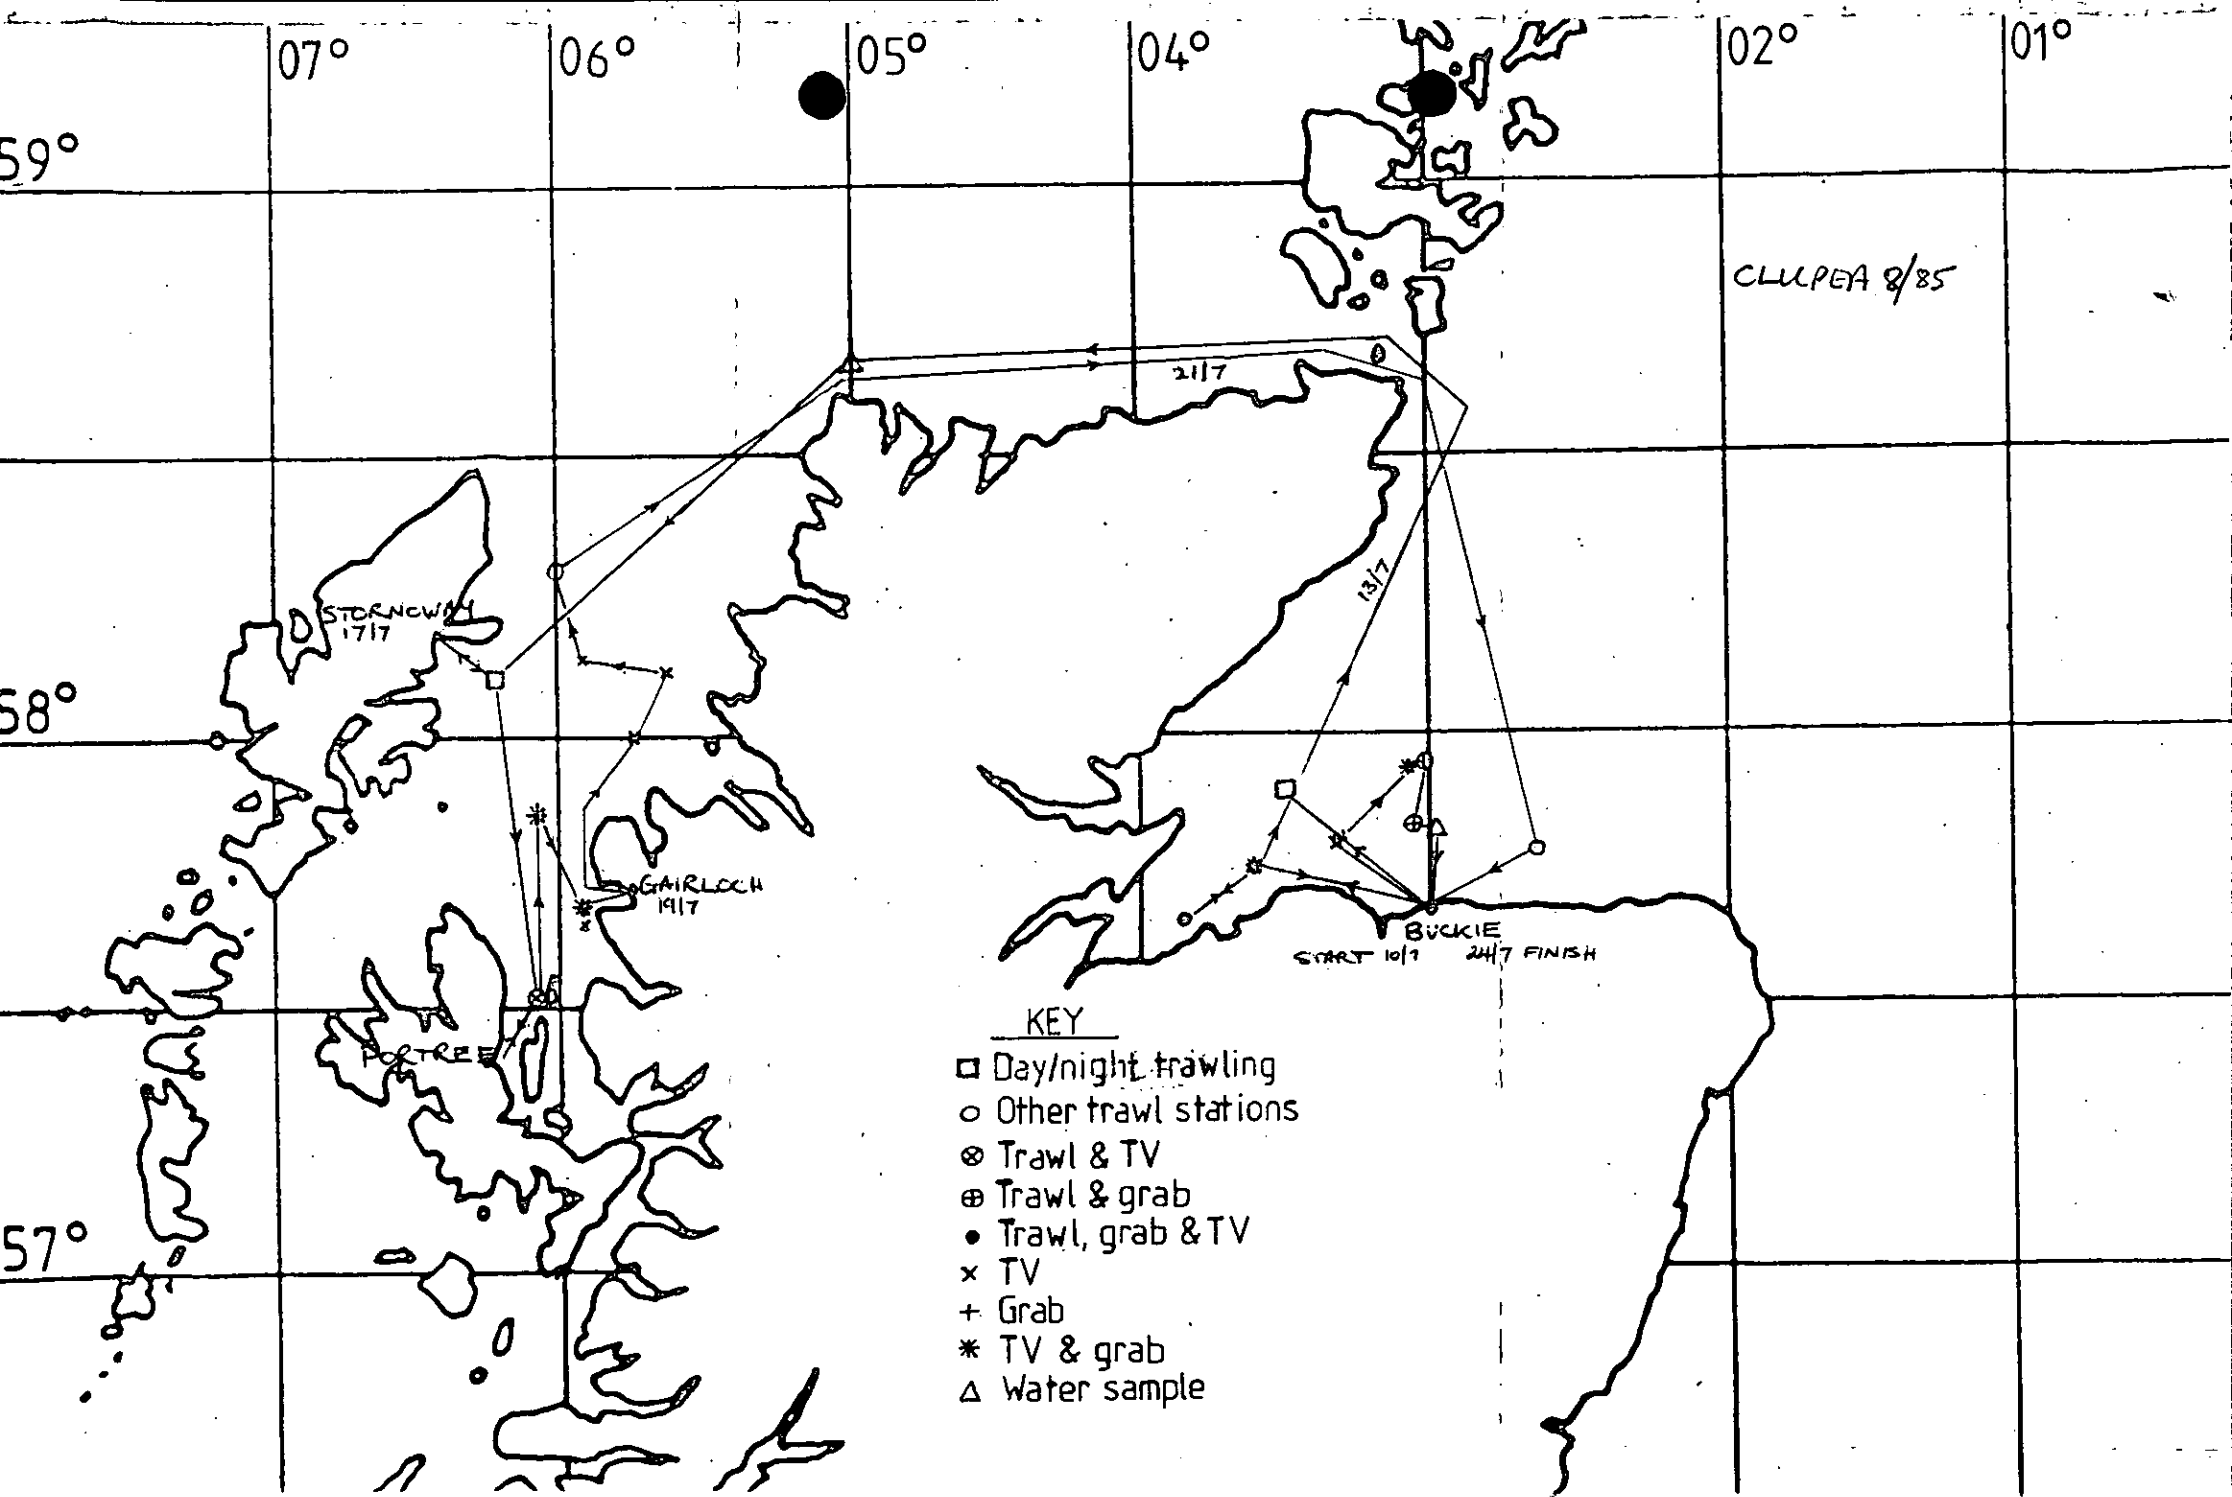

CLUPEA 8/85

STORNOWAY
1717

GAIRLOCH
1917

PORTREE

BUCKIE
START 10/1 24/7 FINISH

KEY

- Day/night trawling
- Other trawl stations
- ⊗ Trawl & TV
- ⊕ Trawl & grab
- Trawl, grab & TV
- × TV
- + Grab
- * TV & grab
- △ Water sample

07°

06°

05°

04°

02°

01°

59°

58°

57°

STORNOWAY
1717

GAIRLOCH
1917

PORTREE

BUCKIE
START 10/7 24/7 FINISH

21/7

13/7

CLULPEA 8/85

KEY

- Day/night trawling
- Other trawl stations
- ⊗ Trawl & TV
- ⊕ Trawl & grab
- Trawl, grab & TV
- × TV
- + Grab
- * TV & grab
- △ Water sample