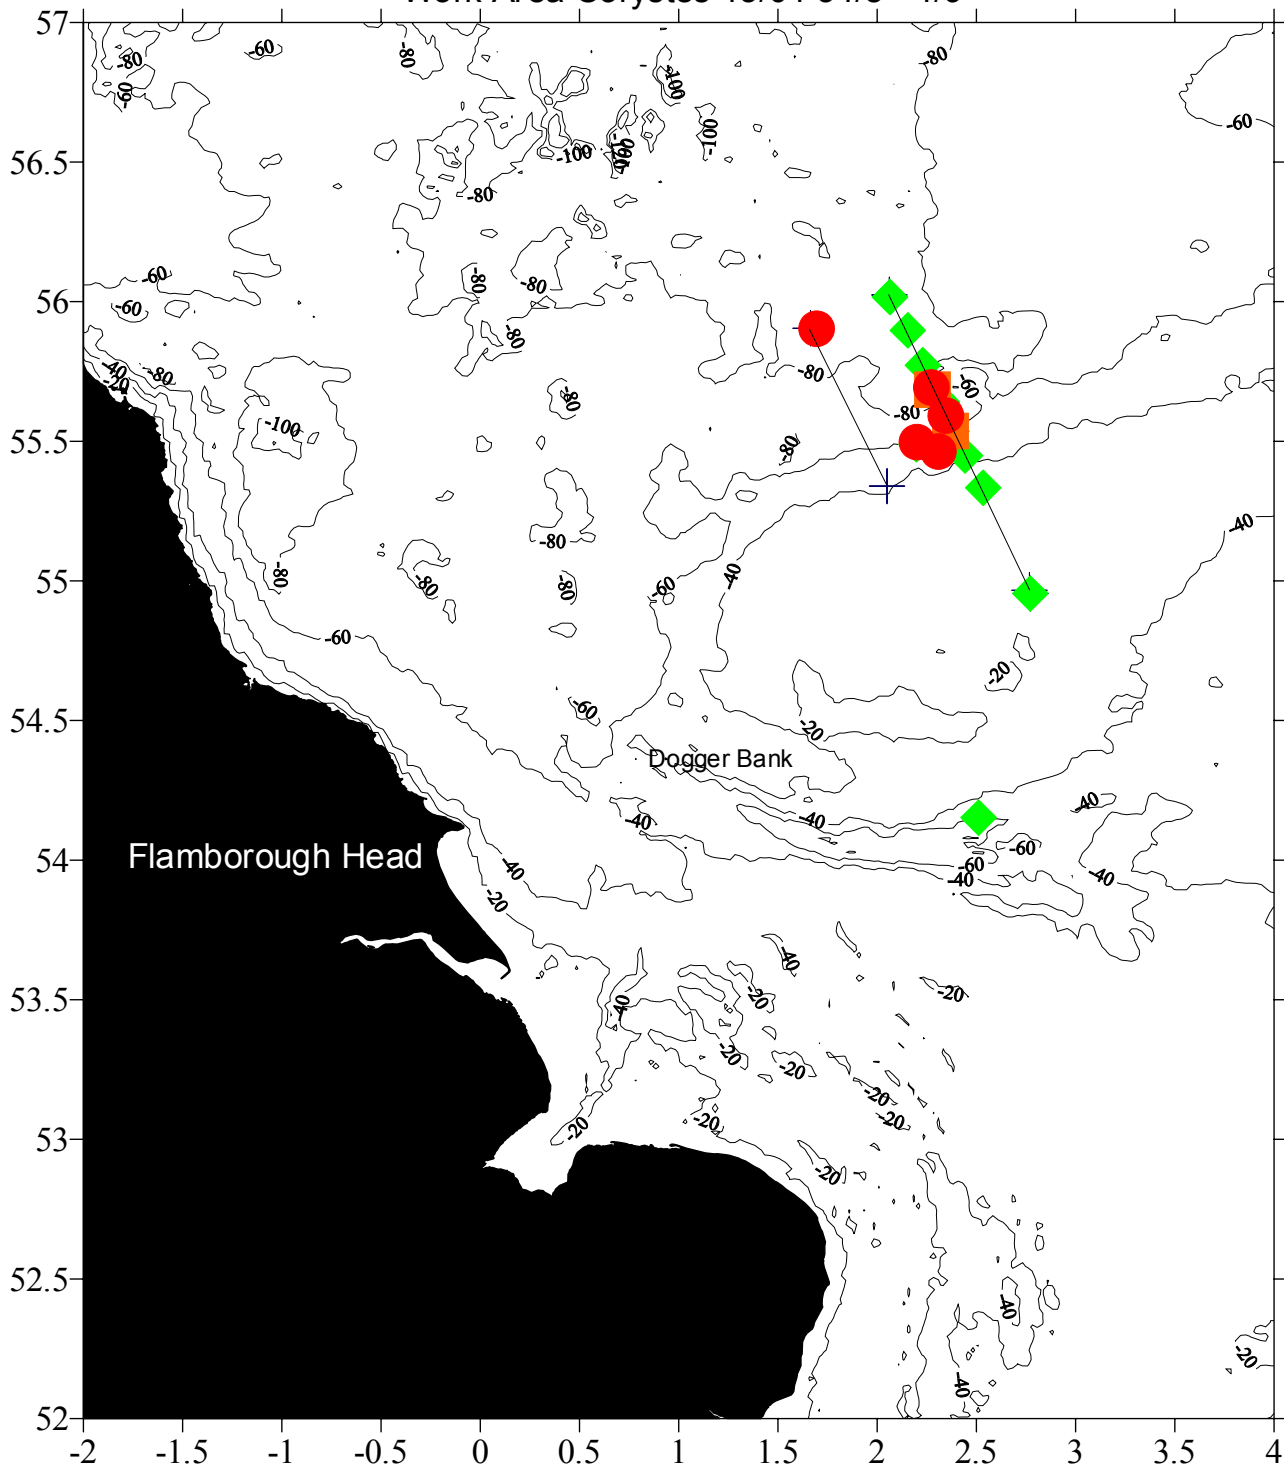

### Work Area Corystes 13/04 31/8 - 4/9

Detail of work area