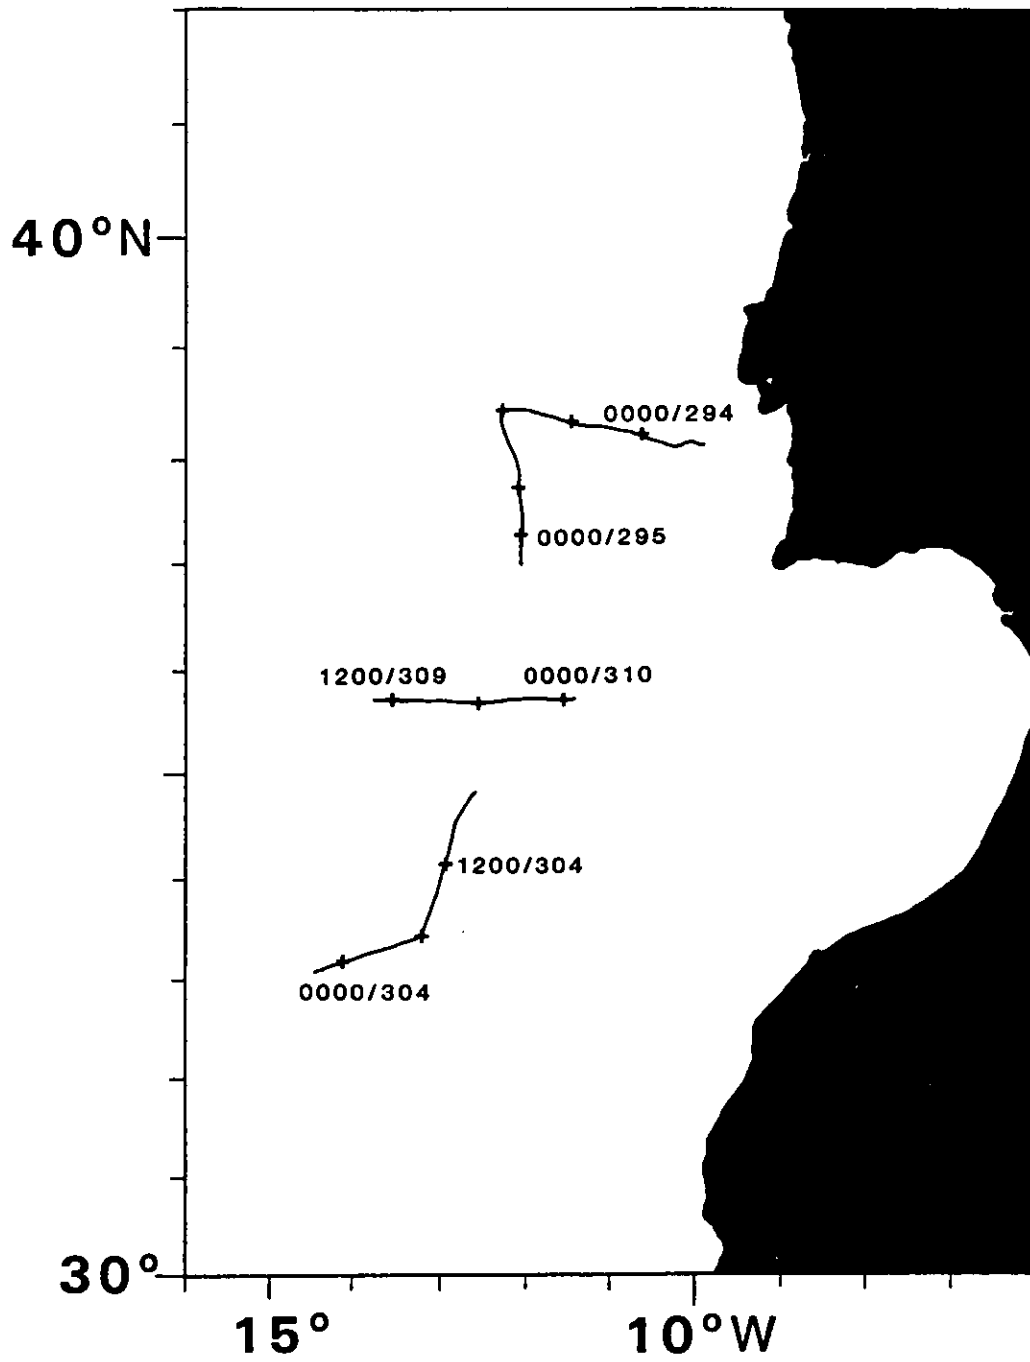

Figure 1 Track chart for *RRS Discovery* Cruise 187, 20 Oct-20 Nov 1989 showing 0000Z positions.

Figure 2 Airgun and watergun lines shot on RRS *Discovery* Cruise 187