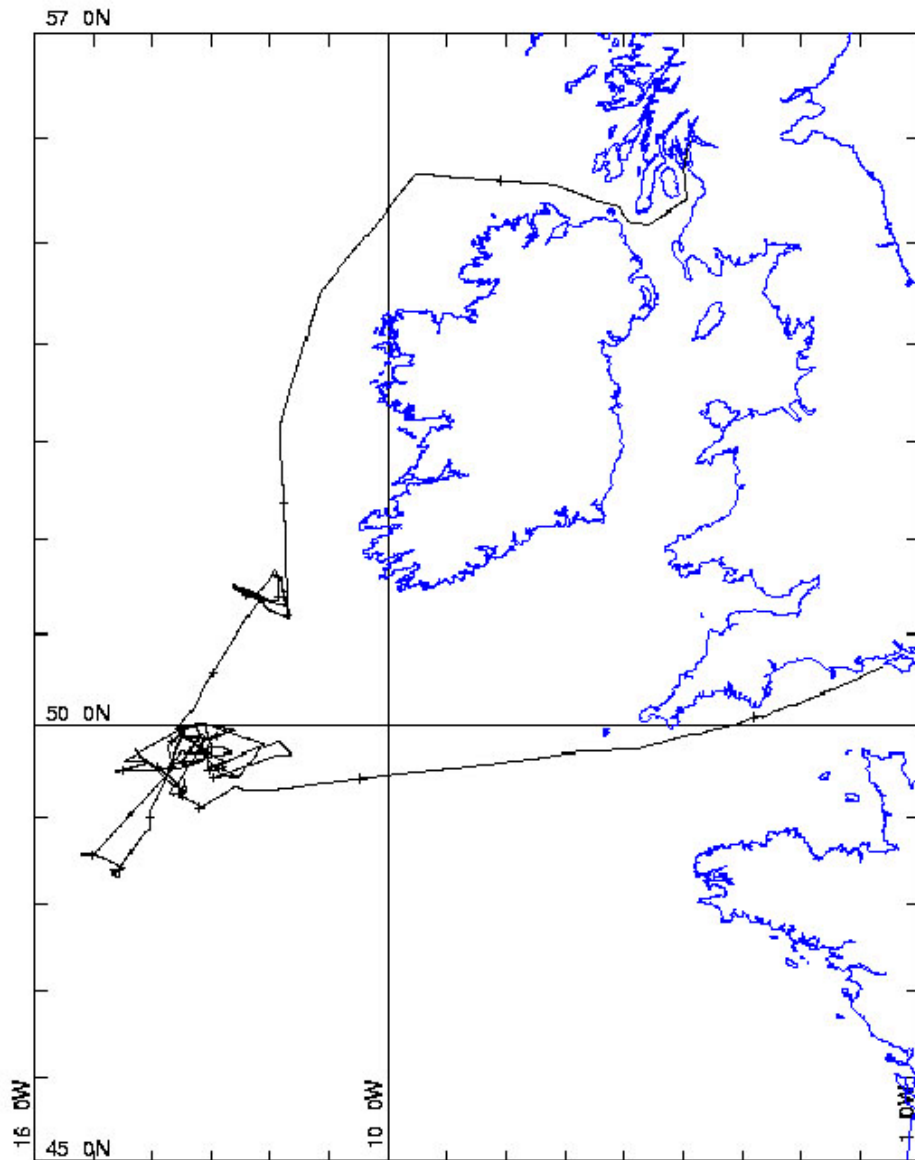

Cruise track of Discovery 255

MERCATOR PROJECTION

GRID NO. 1

SCALE 1 TO 6000000 (NATURAL SCALE AT LAT. 50)

INTERNATIONAL SPHEROID PROJECTED AT LATITUDE 0

d255 Cruise Track:

+