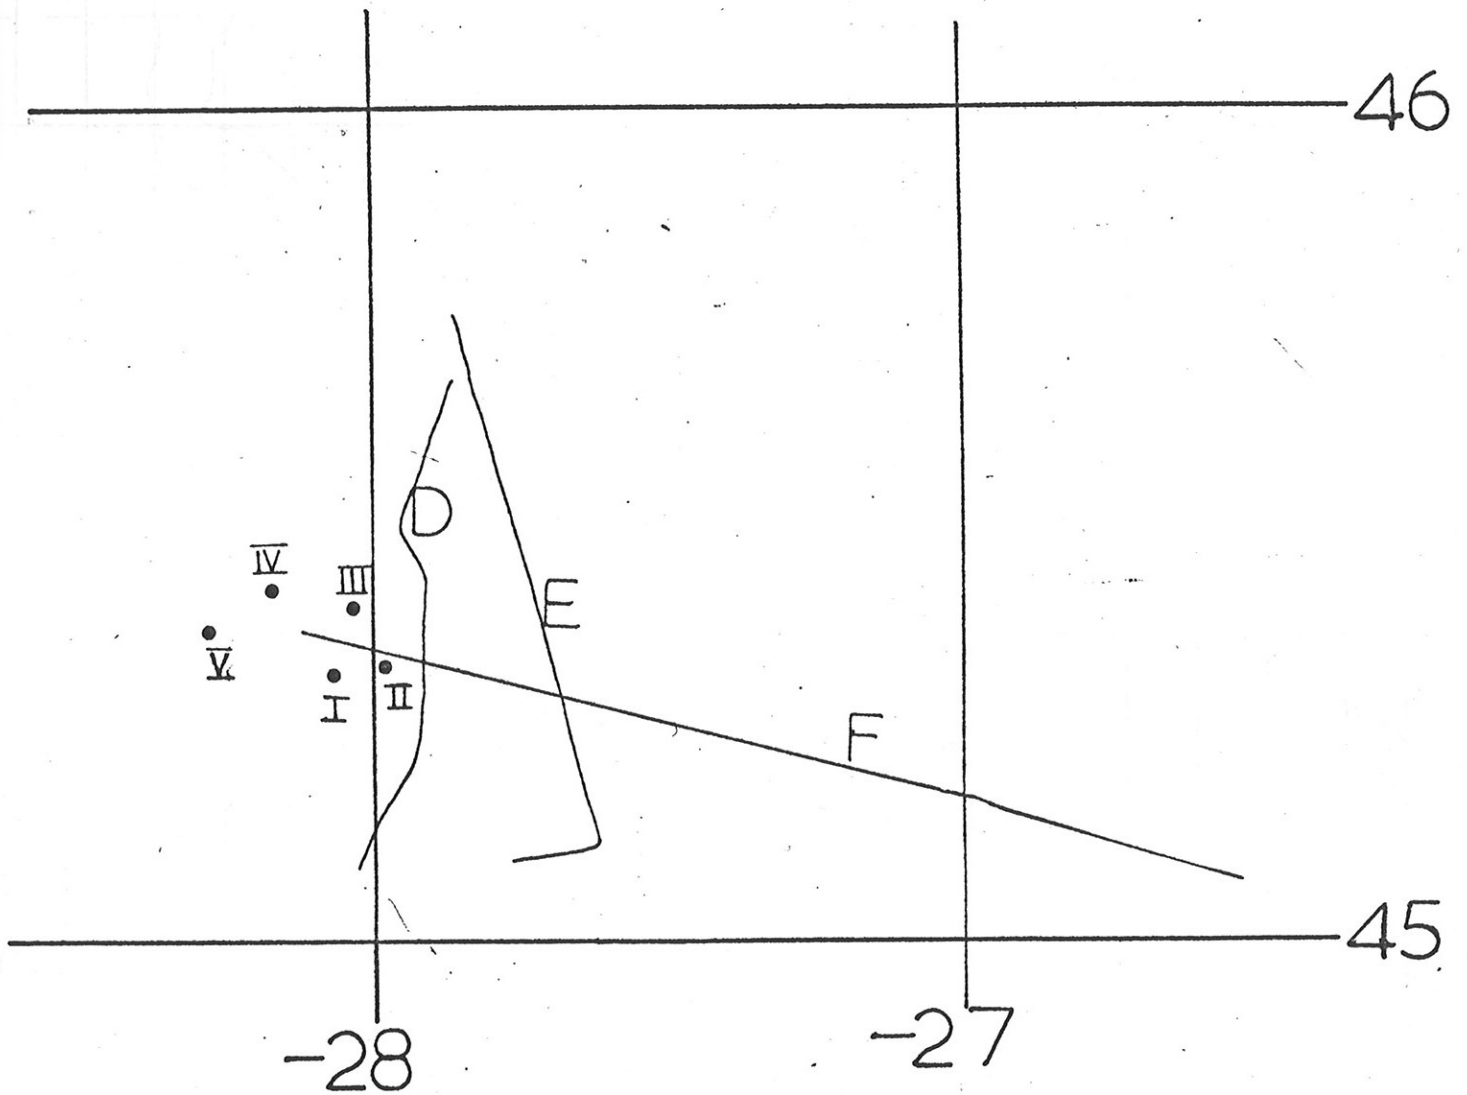

Discovery Cr. 73

August 1975

Position of seismic lines D, E, F  
and King's Trough line (kt)

KT

Mizen Head

50

45

STRAIT OF GIB

25°

20°

15°

Larger scale chart to show the positions of OBS in relation to the seismic lines D, E, and F.

● position of OBS