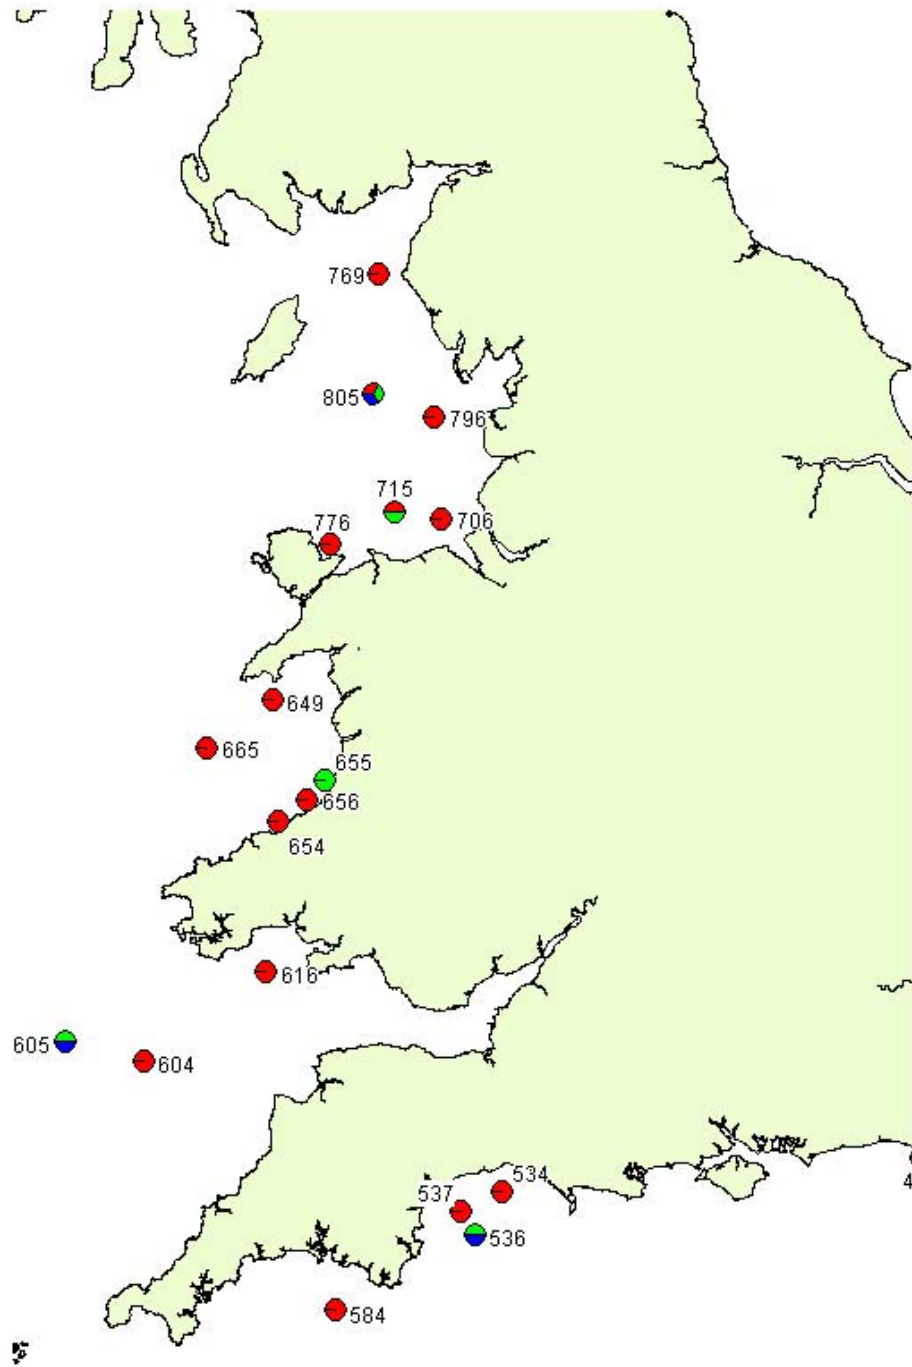

## APPENDIX 2: MAP SHOWING LOCATION OF CSEMP STATIONS

**APPENDIX 3: MAP SHOWING LOCATION OF PROPOSED IRISH SEA BENTHIC STATIONS**