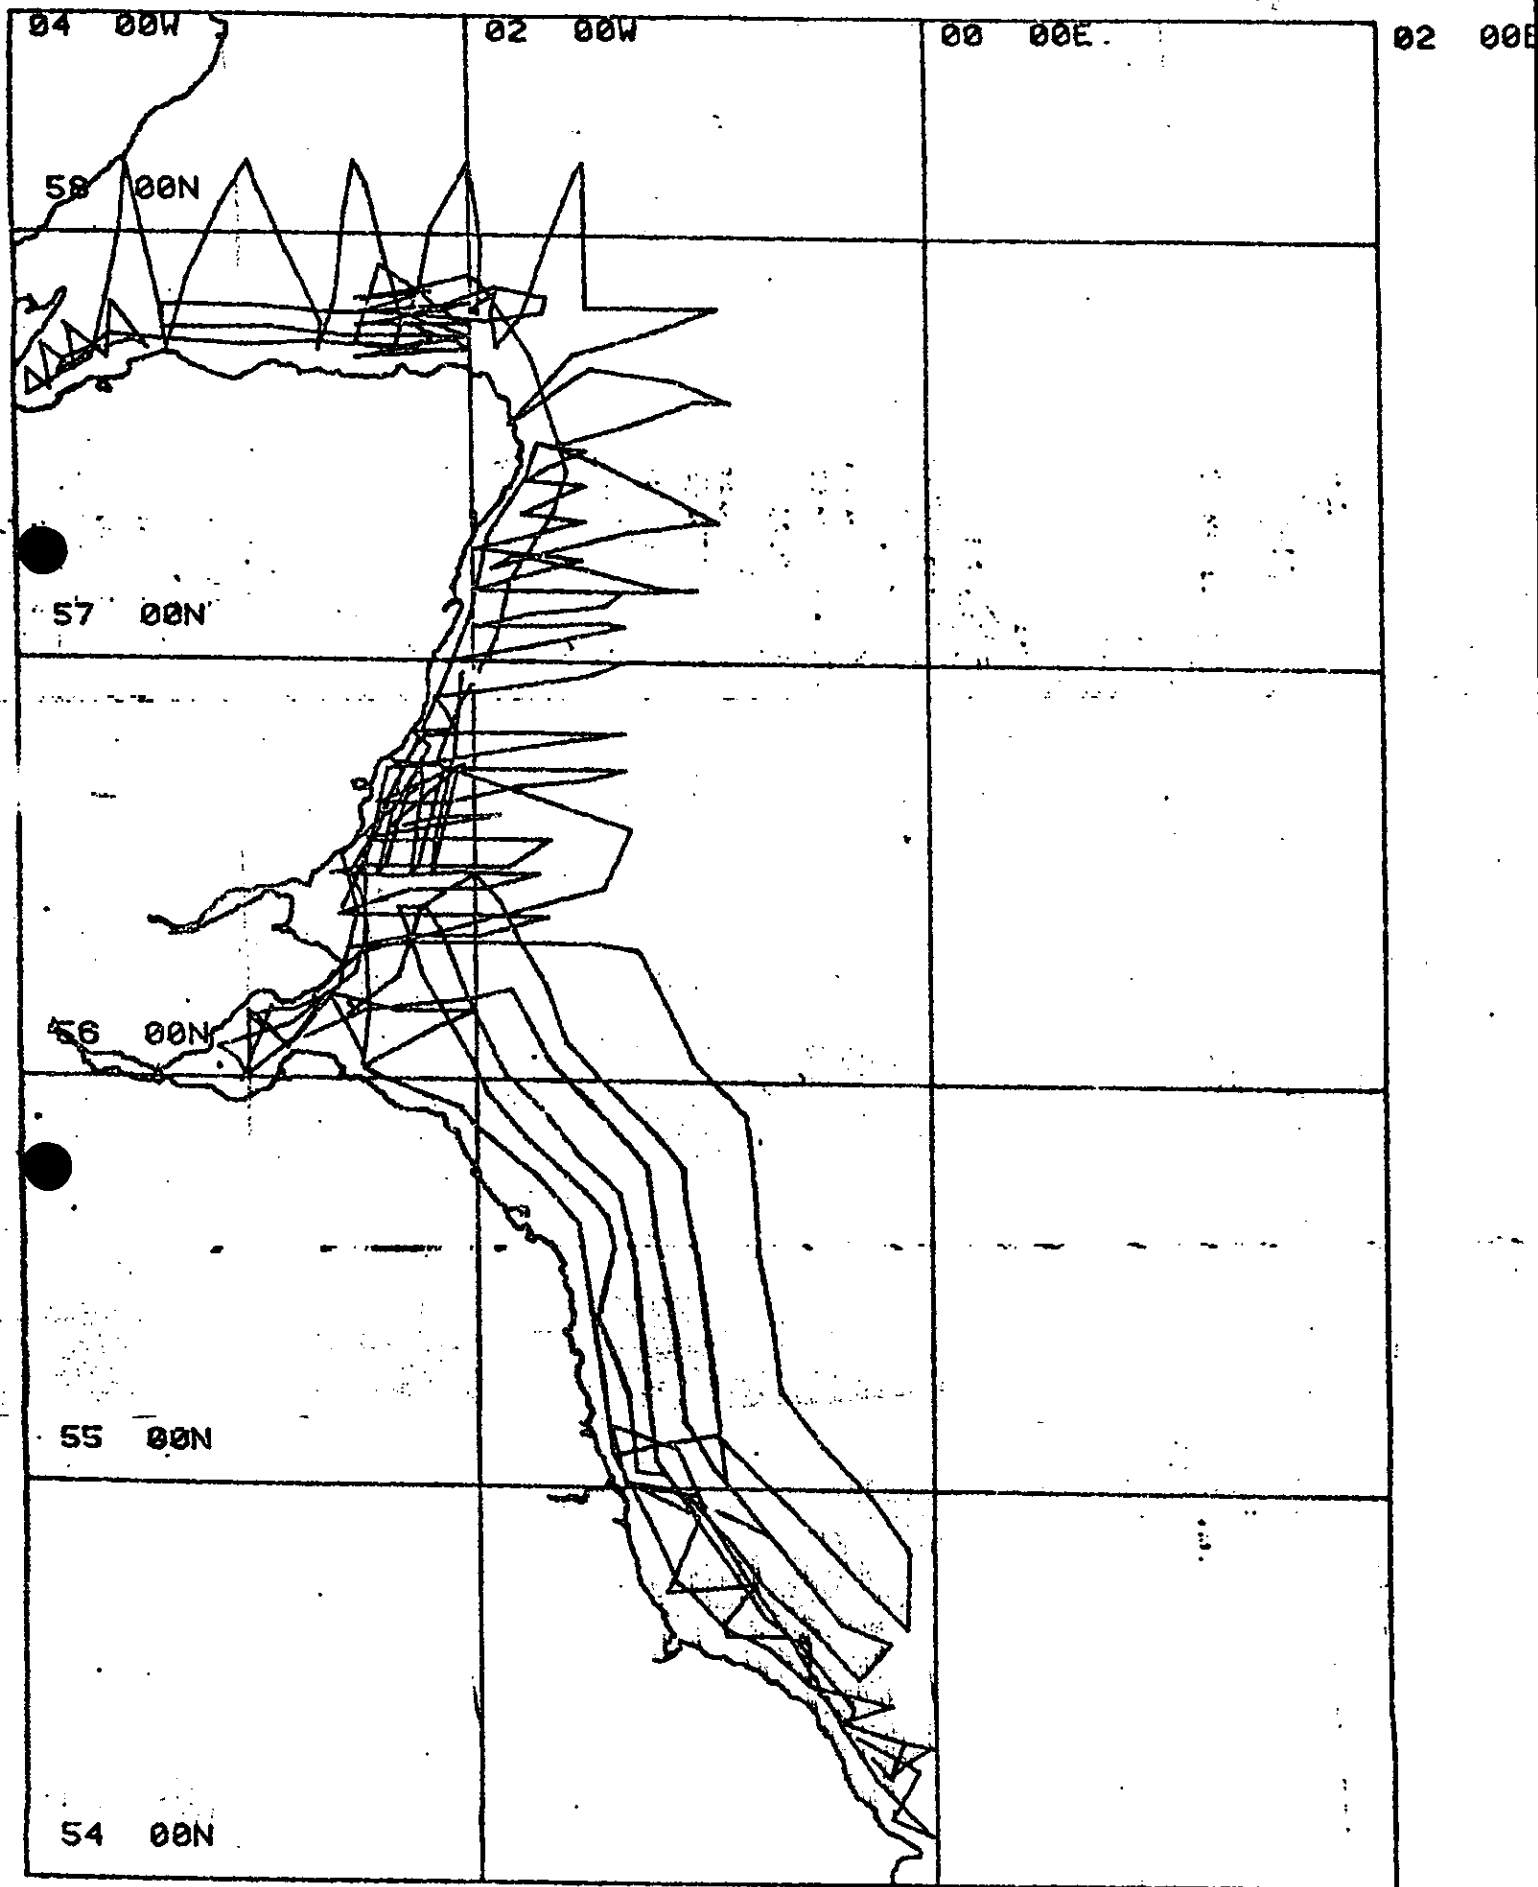

Cruise Track RV EXPLORER 14th Jan to 3rd Feb

R.V. EXPLORER SPRAT CRUISE 14 JANUARY TO 3 FEBRUARY 1981

00 00E

TRAWL HAULS AND SECTIONS OF TRACK WITH DENSITIES

GREATER THAN 5 tonnes per sq Km