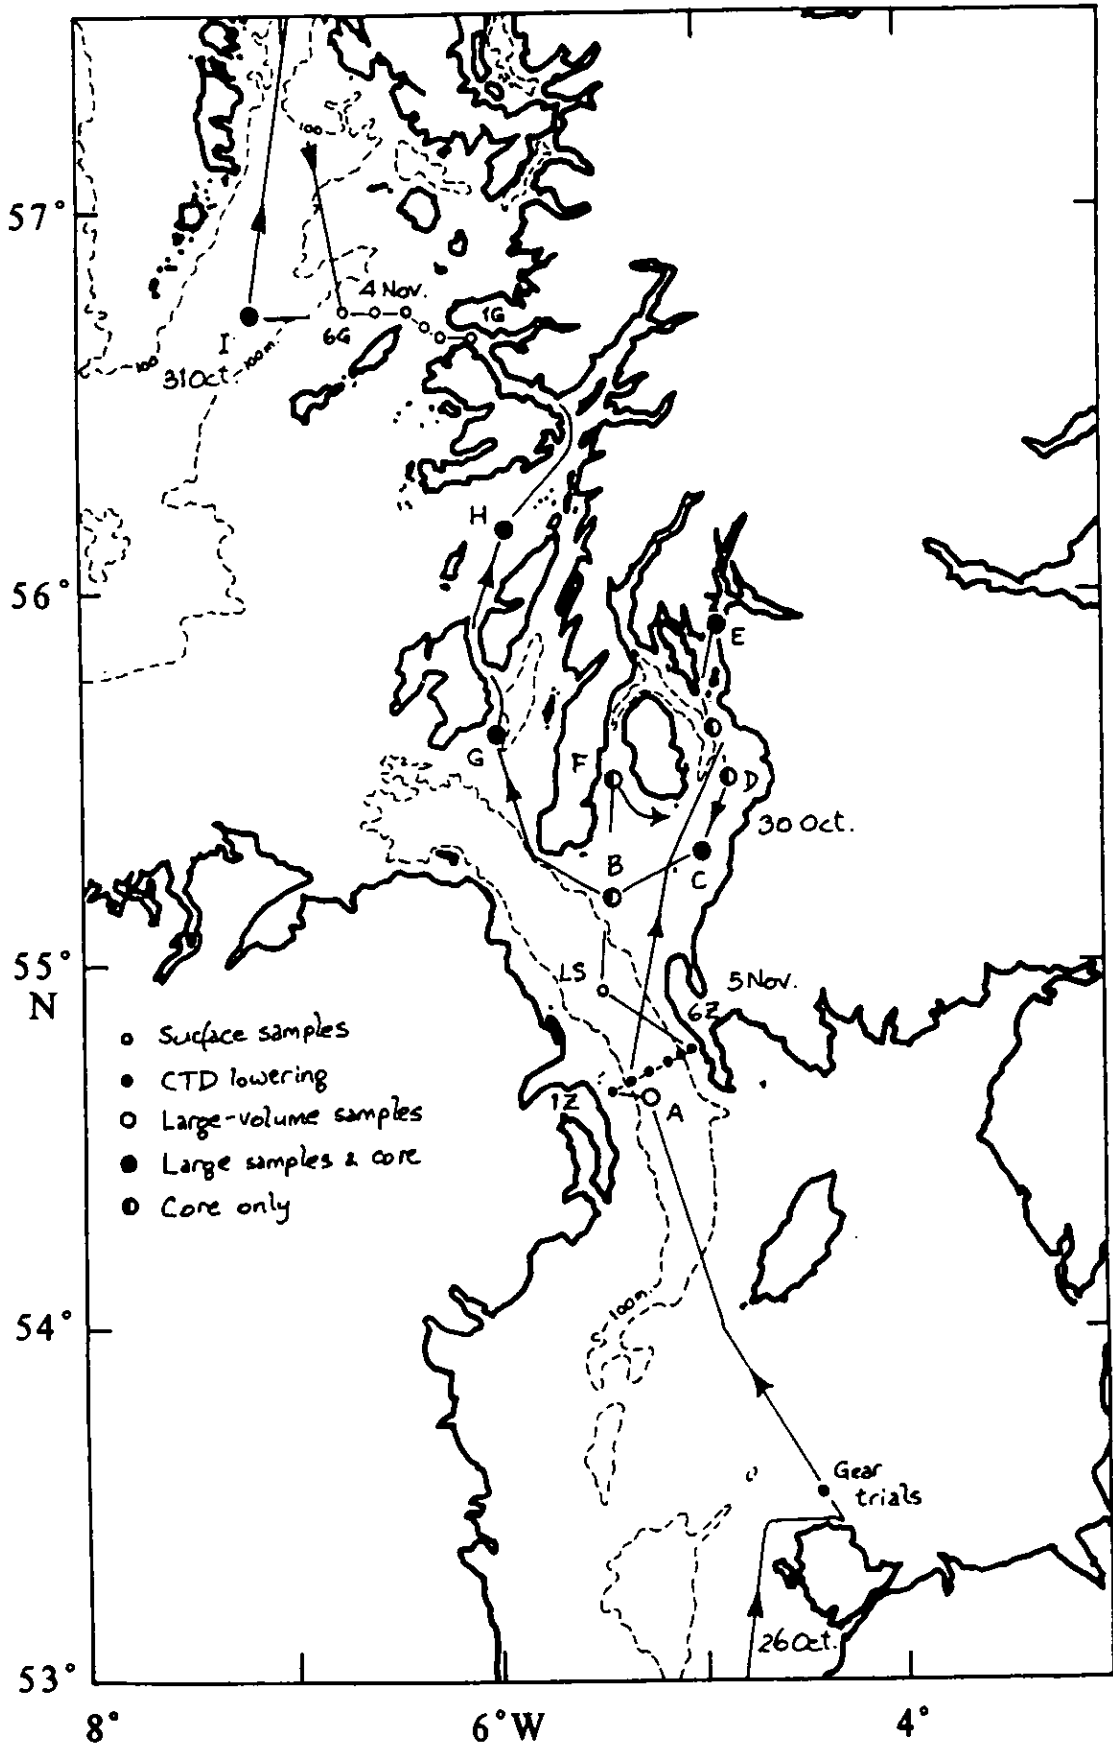

Figure 1. Ship's track (1)

m.v. GORSETHORN, Cruise 1/1988

23 Oct. - 6 Nov. 1988

Figure 2. Ship's track (2)

m.v. GORSETHORN, Cruise 1/1988

23 Oct. - 6 Nov. 1988