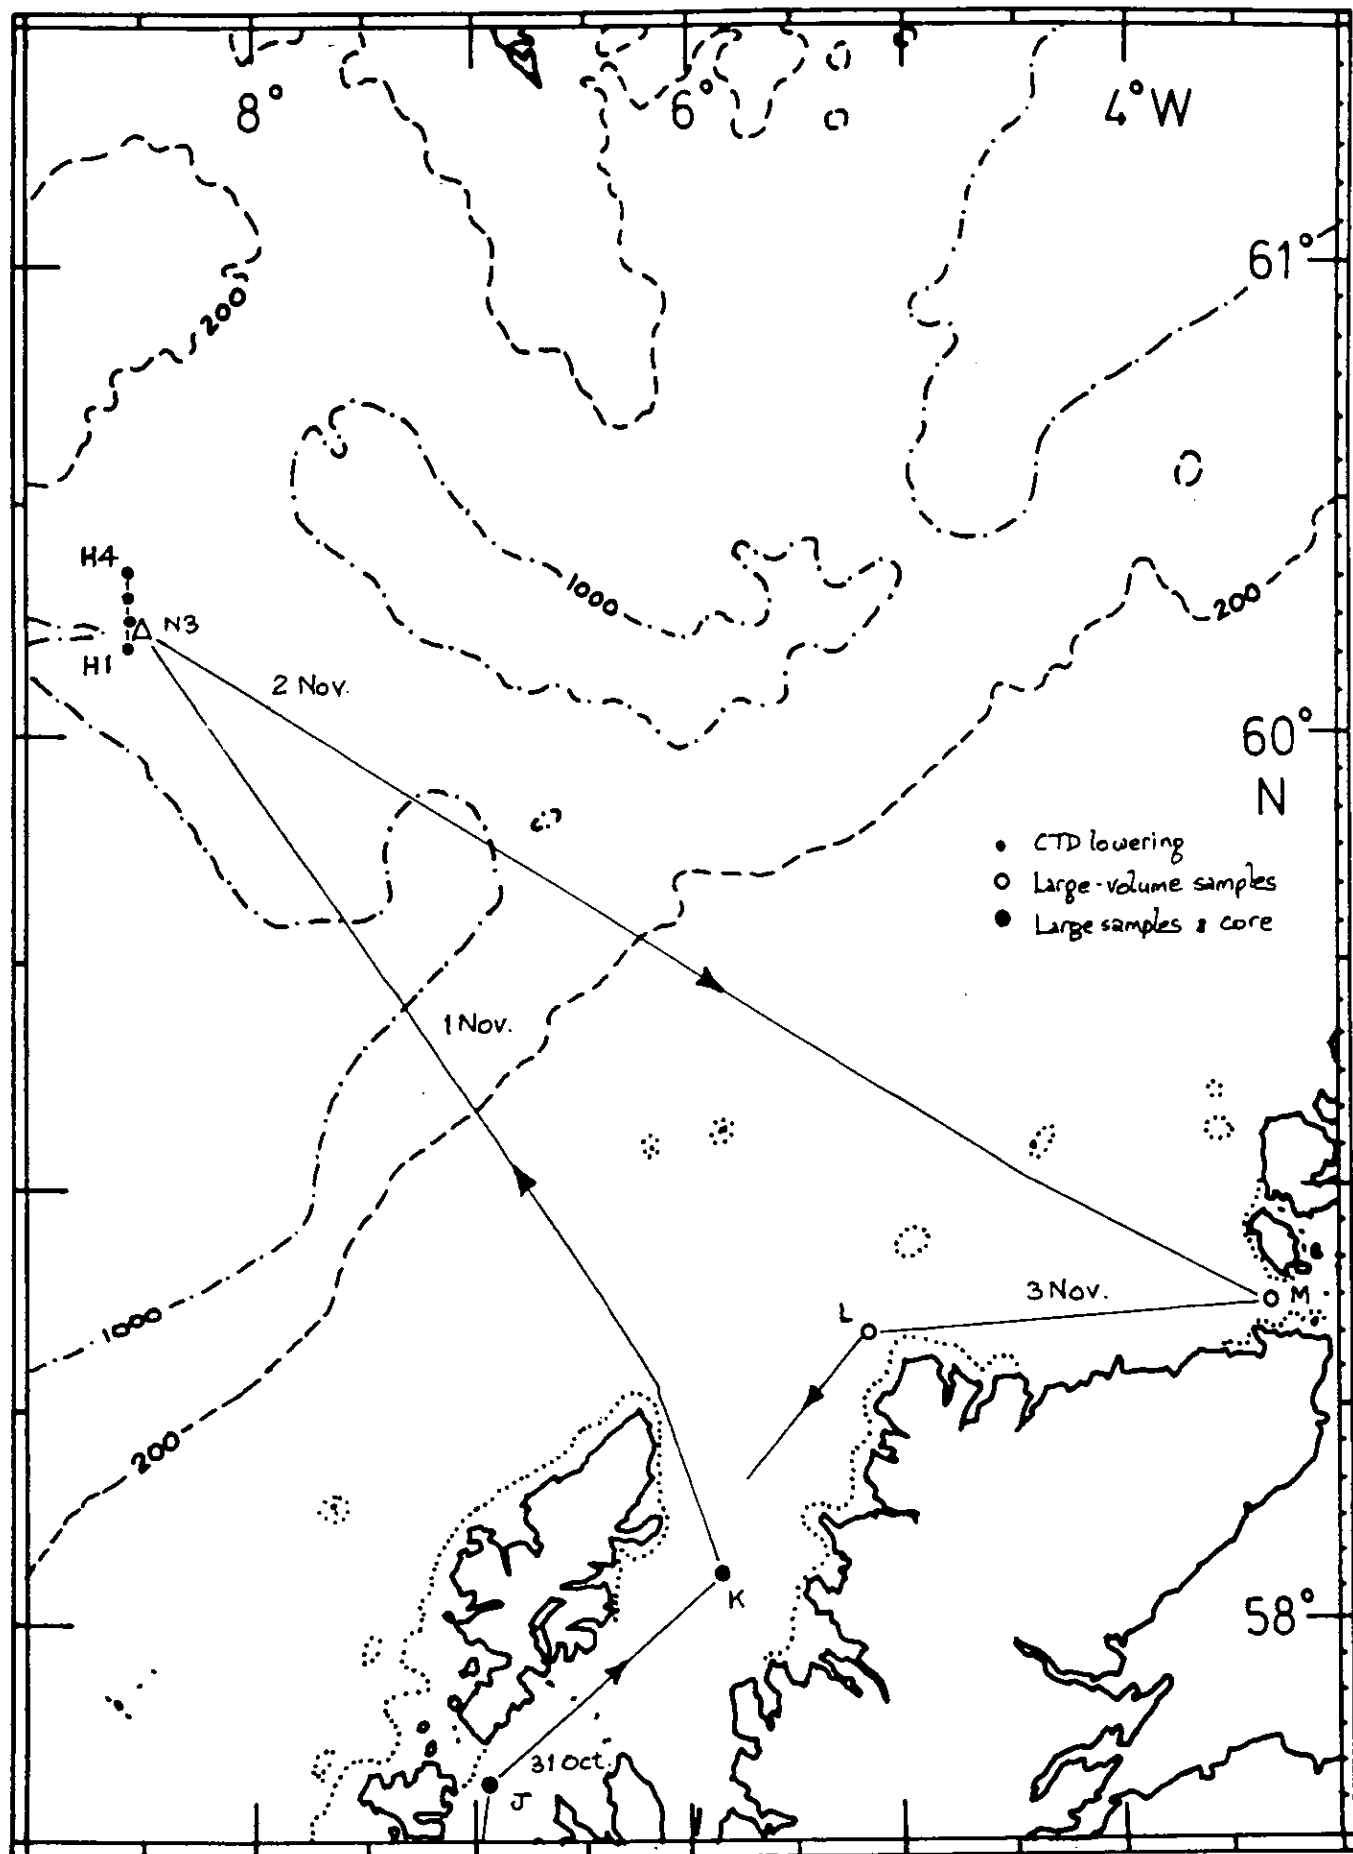

Figure 1. Ship's track (1)

m.v. GORSETHORN, Cruise 1/1988

23 Oct. - 6 Nov. 1988

Figure 2. Ship's track (2)

m.v. GORSETHORN, Cruise 1/1988

23 Oct. - 6 Nov. 1988