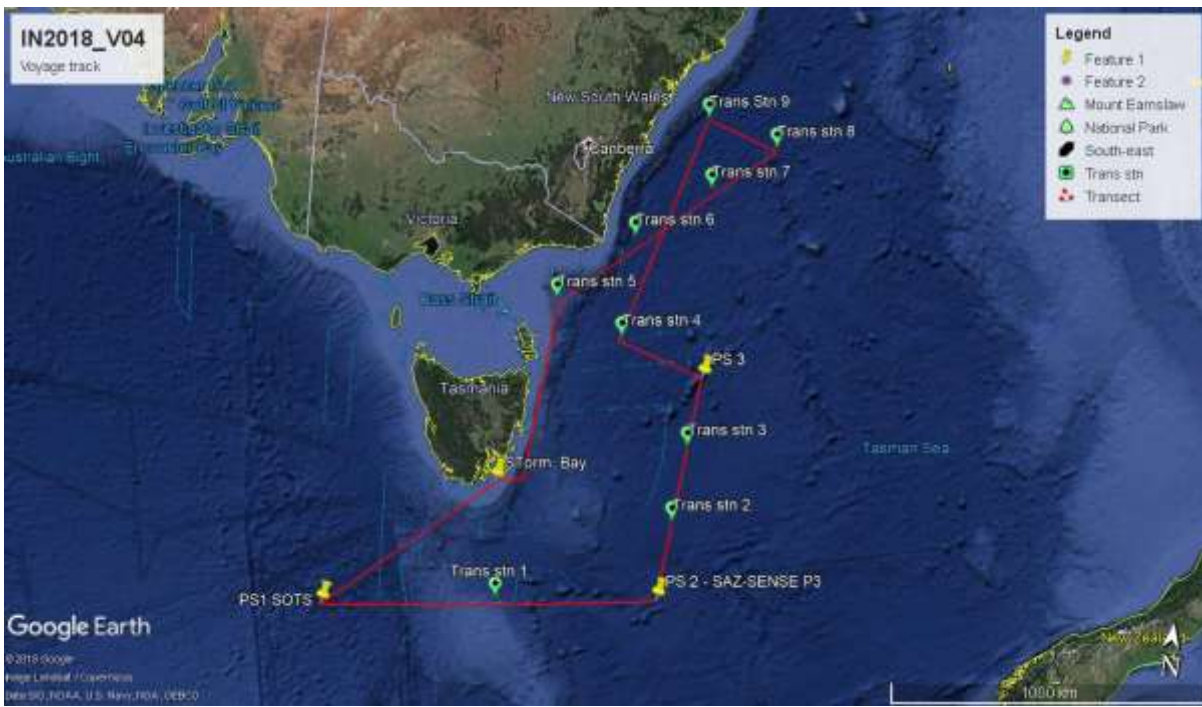

IN2018_V04

Voyage track

Legend

- Feature 1
- Feature 2
- Mount Eamslaw
- National Park
- South-east
- Trans stn
- Transect

Google Earth

© 2018 Google
Usage Restrictions / Conditions
Data SIO, NOAA, U.S. Navy, NGA, GEBCO