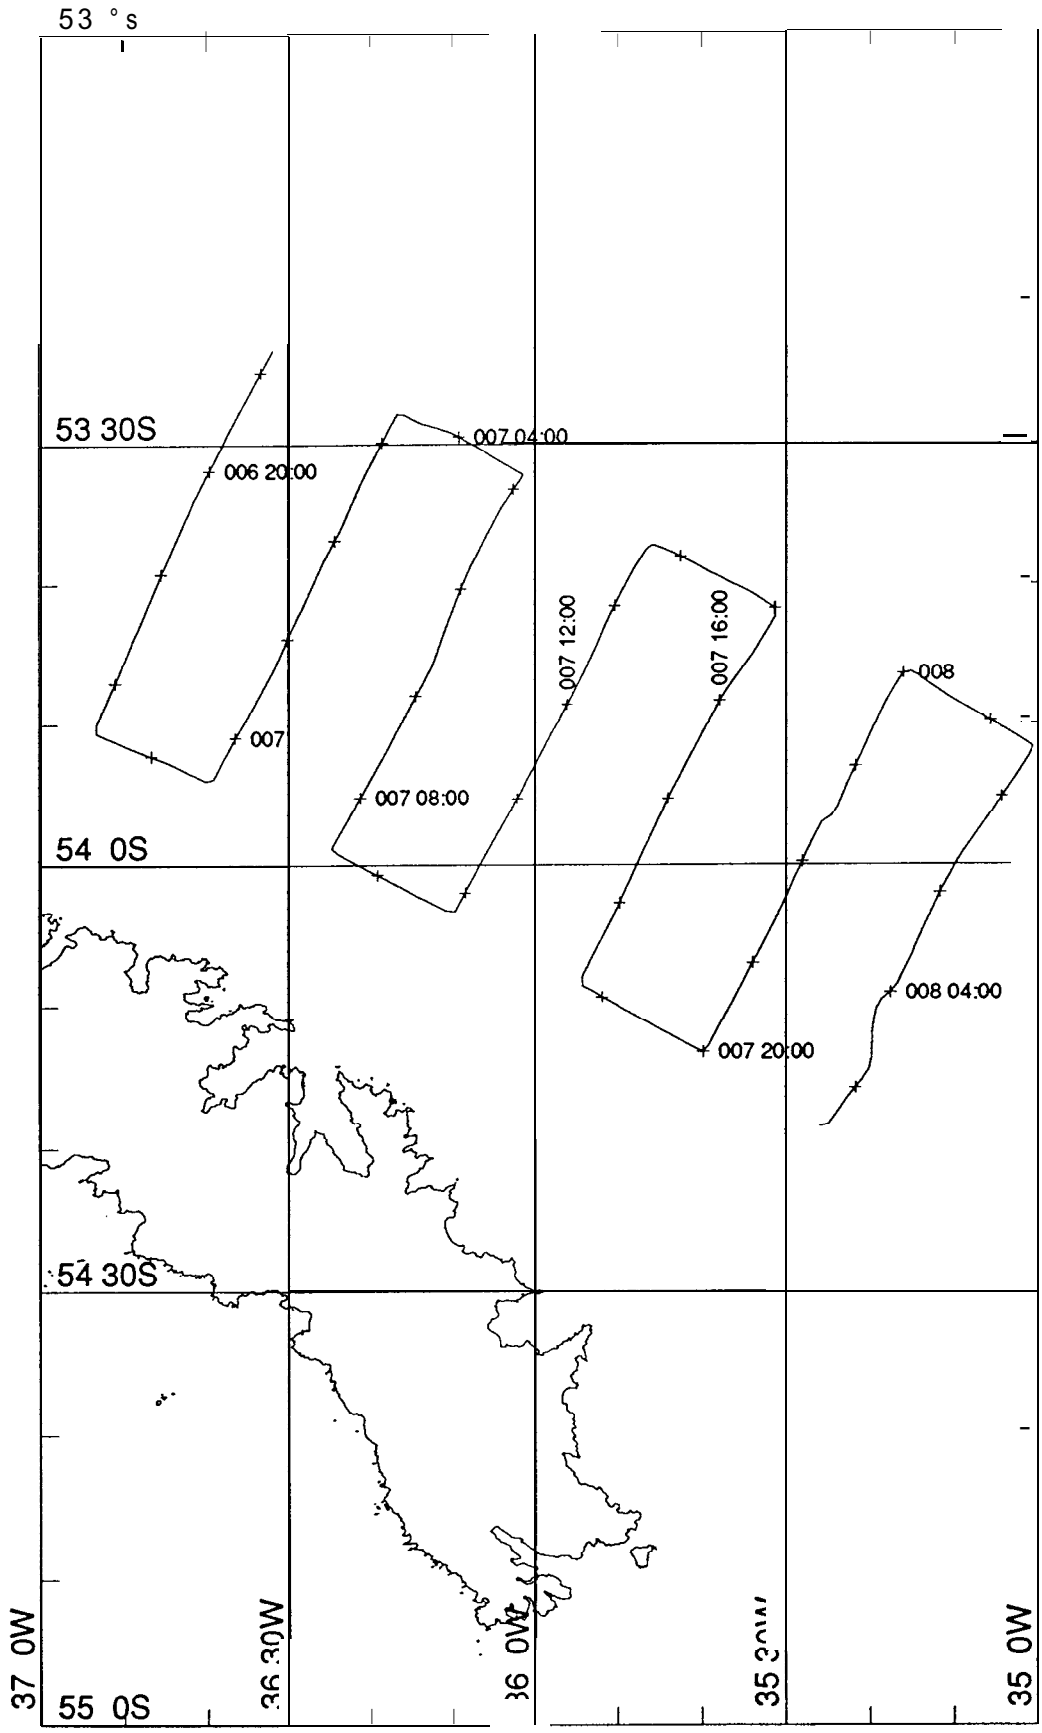

MERCATOR PROJECTION

GRID NO. 1

— Track plotted from bestnav

SCALE 1 TO 4446888 (NATURAL SCALE AT LAT. 43)

INTERNATIONAL SPHEROID PROJECTED AT LATITUDE 43

MLSD Cruise, 2 - 28 January 1993

RVS MERCATOR PROJECTION

SCALE 1 TO 1000000 (NATURAL SCALE AT LAT. -54)

INTERNATIONAL SPHEROID PROJECTED AT LATITUDE -54

GRID NO. 1

RVS

MERCATOR PROJECTION

GRID NO. 1

SCALE 1 TO 2169789 (NATURAL SCALE AT LAT. -0.9)

INTERNATIONAL SPHEROID PROJECTED AT LATITUDE -54

Krill Fish Transect, South Georgia, 9th Jan 1993

RVS

MERCATOR PROJECTION

GRID NO. 1

SCALE 1 TO 468421 (NATURAL SCALE AT LAT. -54)

INTERNATIONAL SPHEROID PROJECTED AT LATITUDE -54

Cumberland Bay Approach, 12th Jan 1993