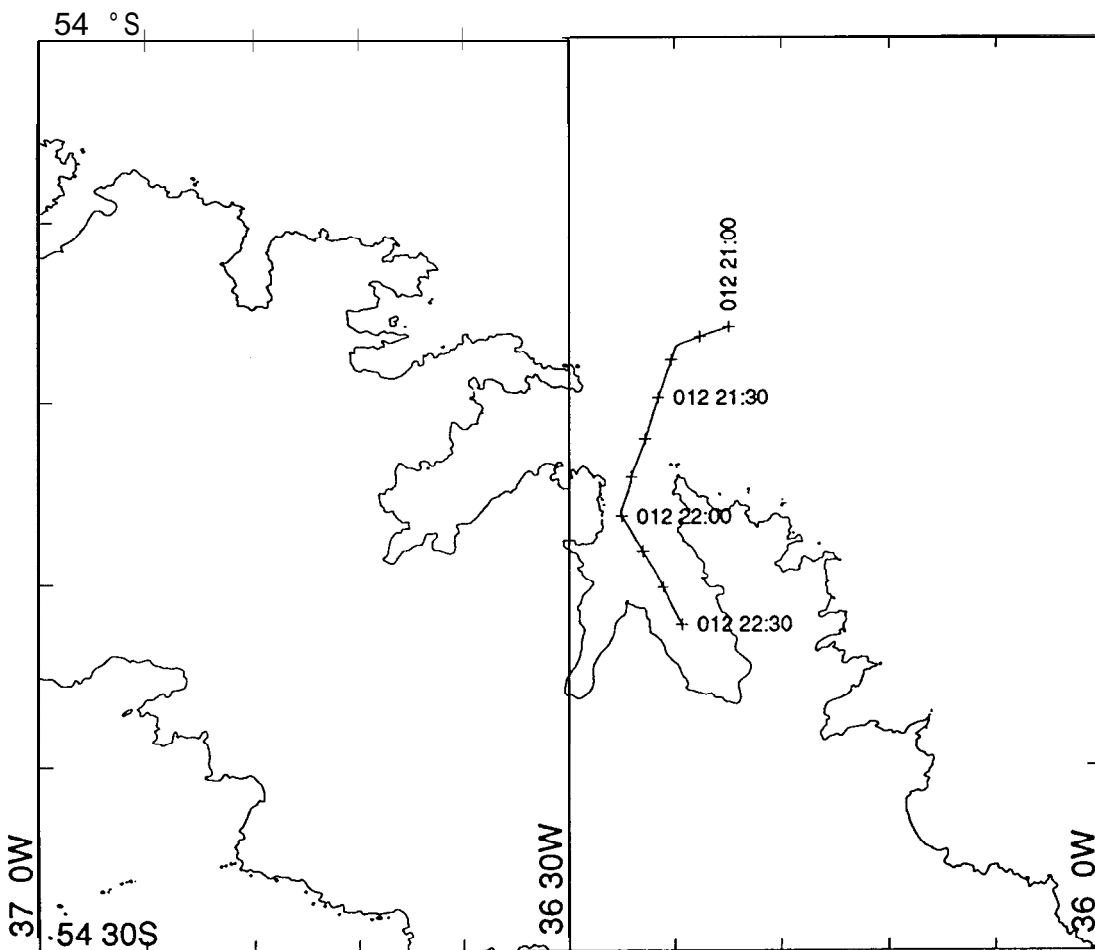

MERCATOR PROJECTION

GRID NO. 1

— Track plotted from bestnav

SCALE 1 TO 4446888 (NATURAL SCALE AT LAT. 43)

INTERNATIONAL SPHEROID PROJECTED AT LATITUDE 43

MLSD Cruise, 2 - 28 January 1993

RVS MERCATOR PROJECTION

SCALE 1 TO 1000000 (NATURAL SCALE AT LAT. -54)

INTERNATIONAL SPHEROID PROJECTED AT LATITUDE -54

GRID NO. 1

RVS

MERCATOR PROJECTION

GRID NO. 1

SCALE 1 TO 2169789 (NATURAL SCALE AT LAT. -0.9)

INTERNATIONAL SPHEROID PROJECTED AT LATITUDE -54

Krill Fish Transect, South Georgia, 9th Jan 1993

RVS

MERCATOR PROJECTION

GRID NO. 1

SCALE 1 TO 468421 (NATURAL SCALE AT LAT. -54)

INTERNATIONAL SPHEROID PROJECTED AT LATITUDE -54

Cumberland Bay Approach, 12th Jan 1993