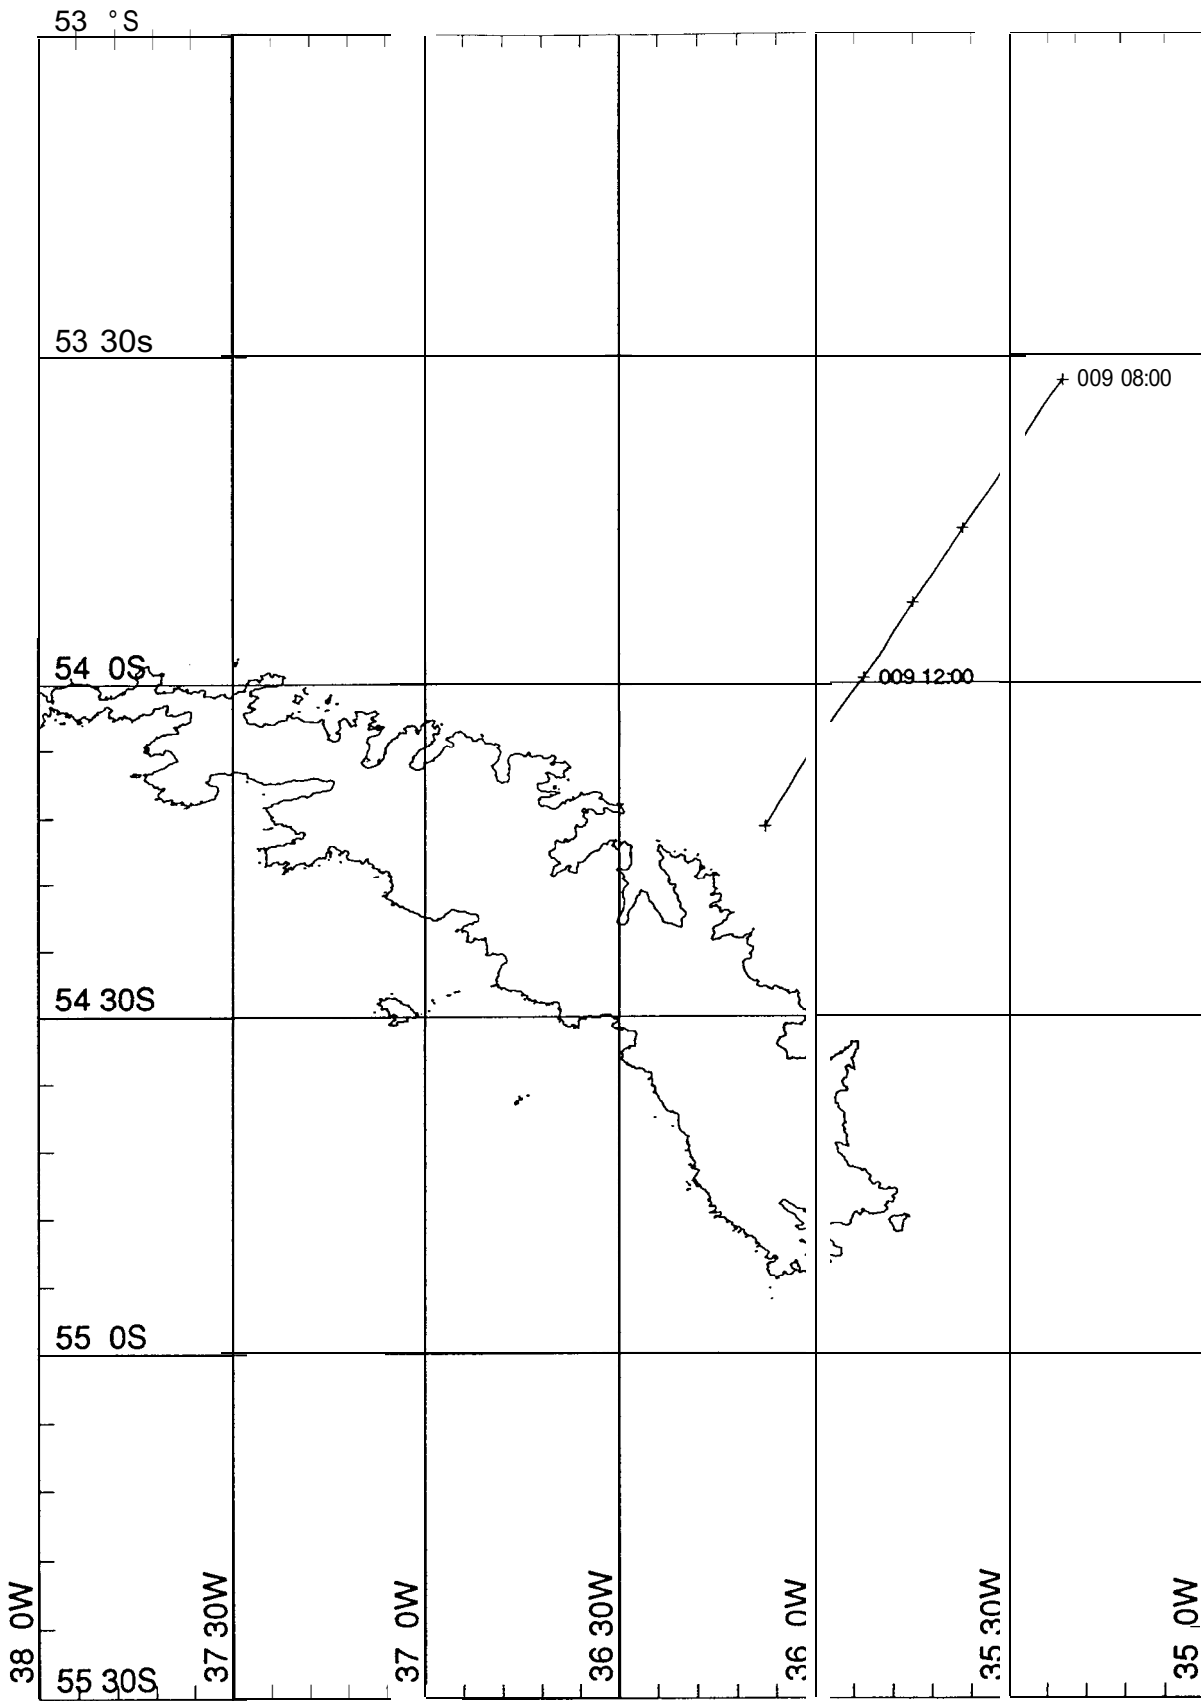

MERCATOR PROJECTION

GRID NO. 1

— Track plotted from bestnav

SCALE 1 TO 4446888 (NATURAL SCALE AT LAT. 43)

INTERNATIONAL SPHEROID PROJECTED AT LATITUDE 43

MLSD Cruise, 2 - 28 January 1993

RVS MERCATOR PROJECTION

SCALE 1 TO 1000000 (NATURAL SCALE AT LAT. -54)

INTERNATIONAL SPHEROID PROJECTED AT LATITUDE -54

GRID NO. 1

RVS

MERCATOR PROJECTION

GRID NO. 1

SCALE 1 TO 2169789 (NATURAL SCALE AT LAT. -0.9)

INTERNATIONAL SPHEROID PROJECTED AT LATITUDE -54

Krill Fish Transect, South Georgia, 9th Jan 1993

RVS

MERCATOR PROJECTION

GRID NO. 1

SCALE 1 TO 468421 (NATURAL SCALE AT LAT. -54)

INTERNATIONAL SPHEROID PROJECTED AT LATITUDE -54

Cumberland Bay Approach, 12th Jan 1993