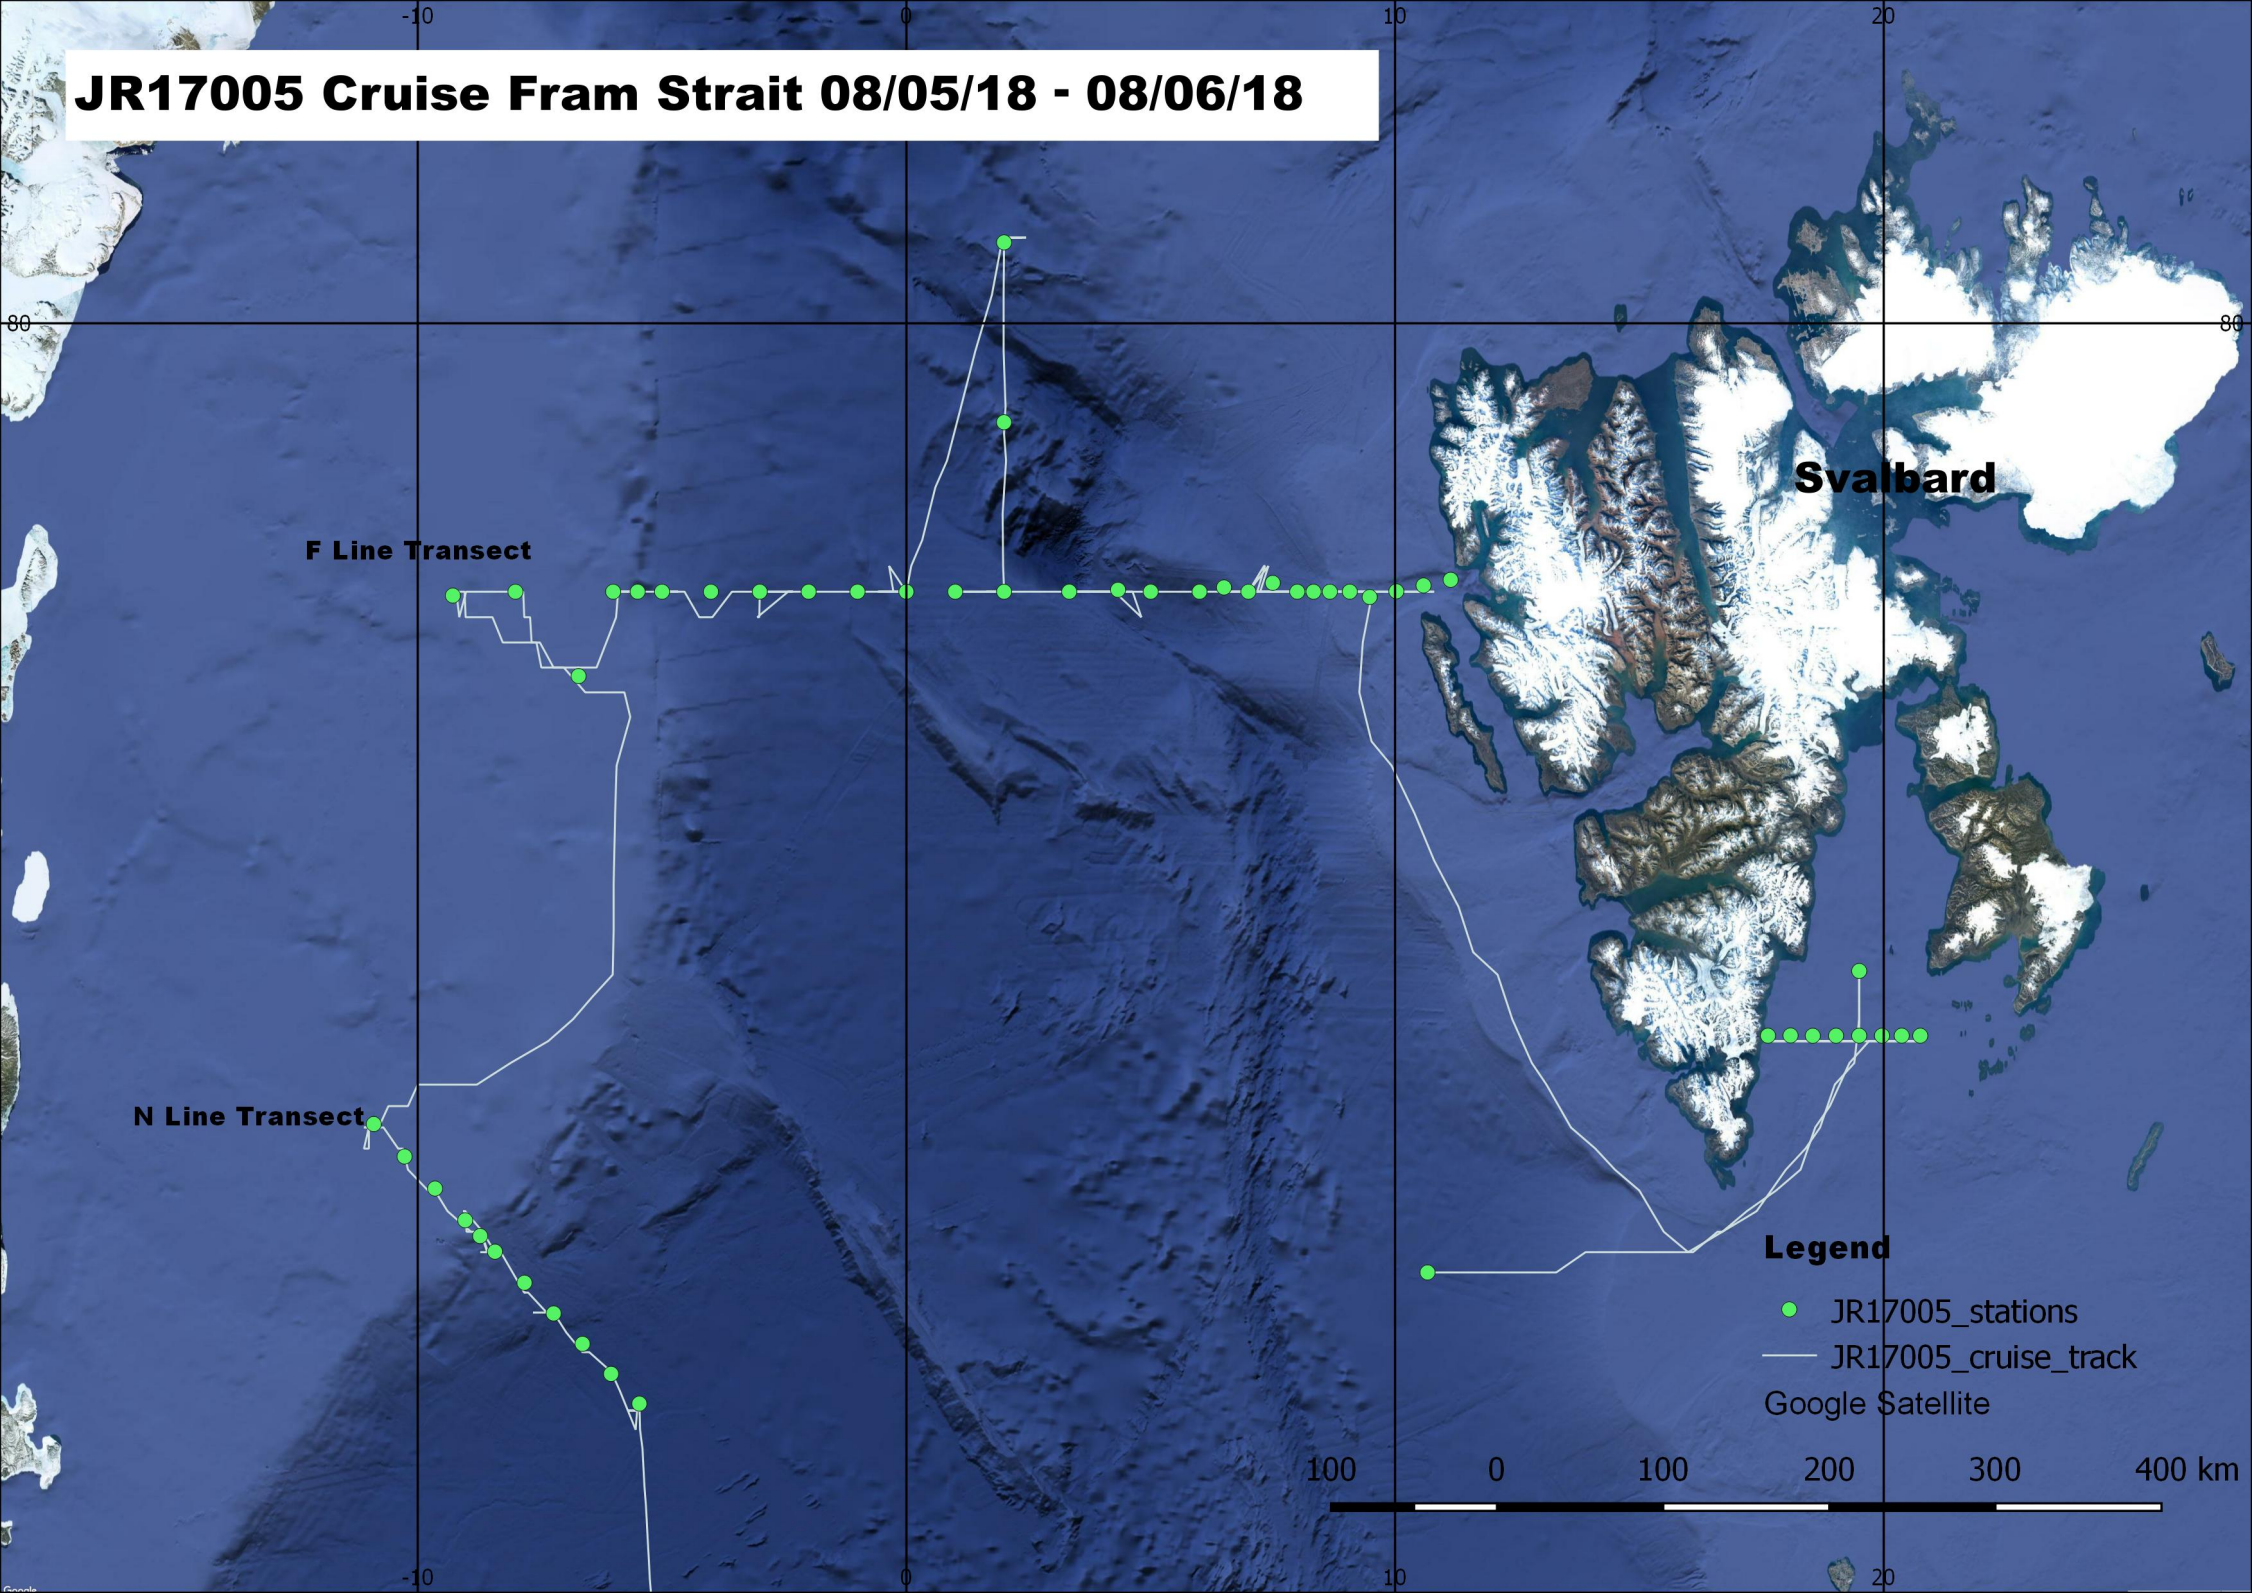

JR17005 Cruise Fram Strait 08/05/18 - 08/06/18

F Line Transect

N Line Transect

Svalbard

Legend

- JR17005_stations
- JR17005_cruise_track
- Google Satellite

100 0 100 200 300 400 km