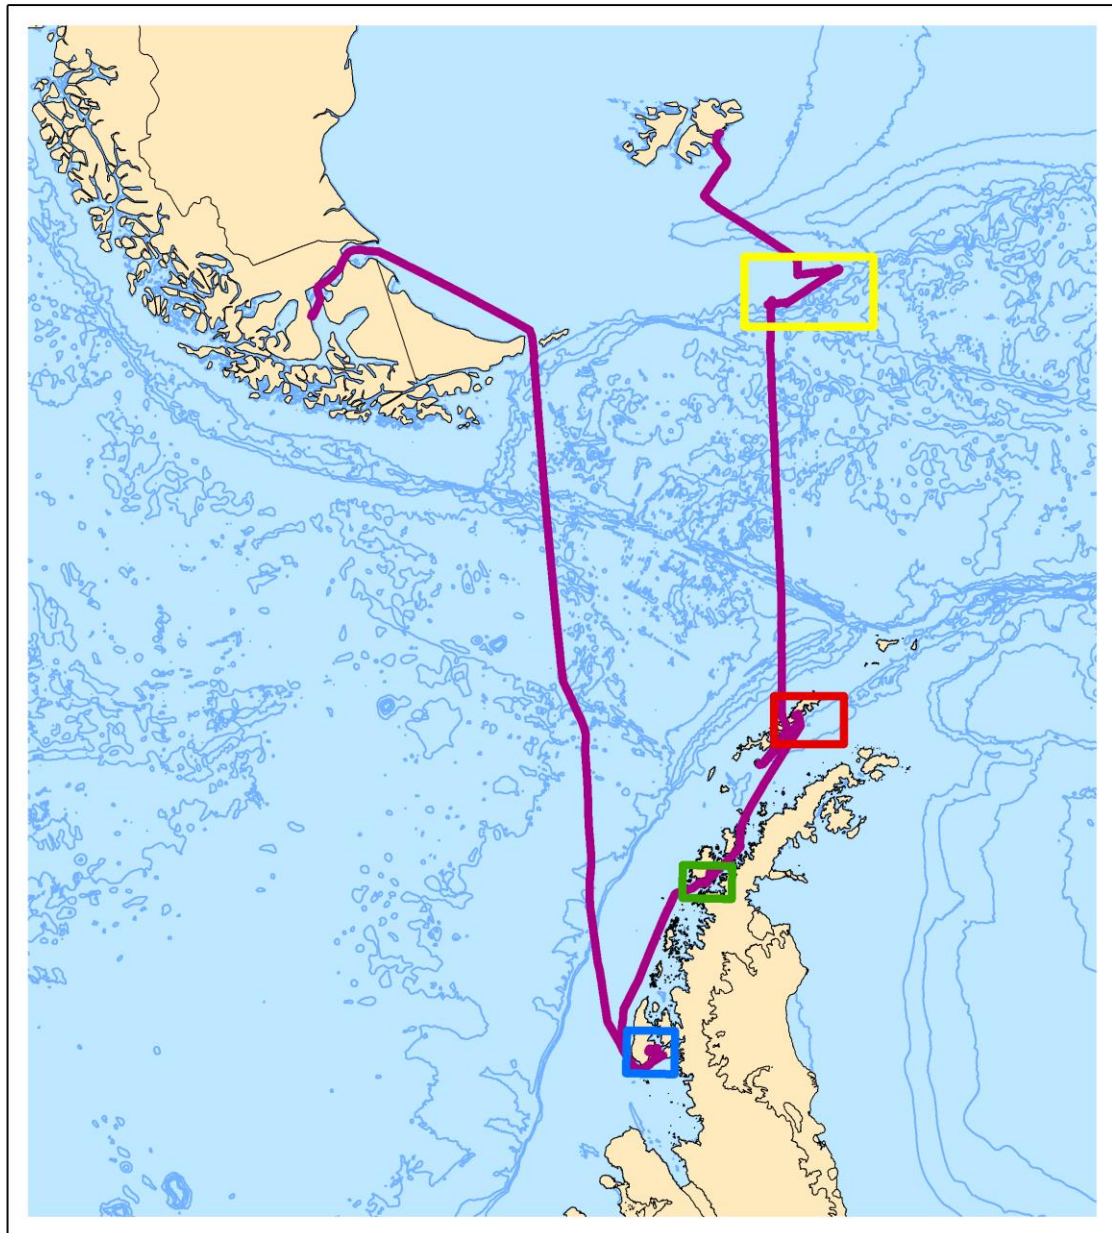

# JR19002 Cruise Track

## Legend

-  Burdwood Bank
-  Marian Cove
-  Börger Bay
-  Sheldon Cove
-  Shiptrack JR19002

0 120 240 480 720 960 Kilometers