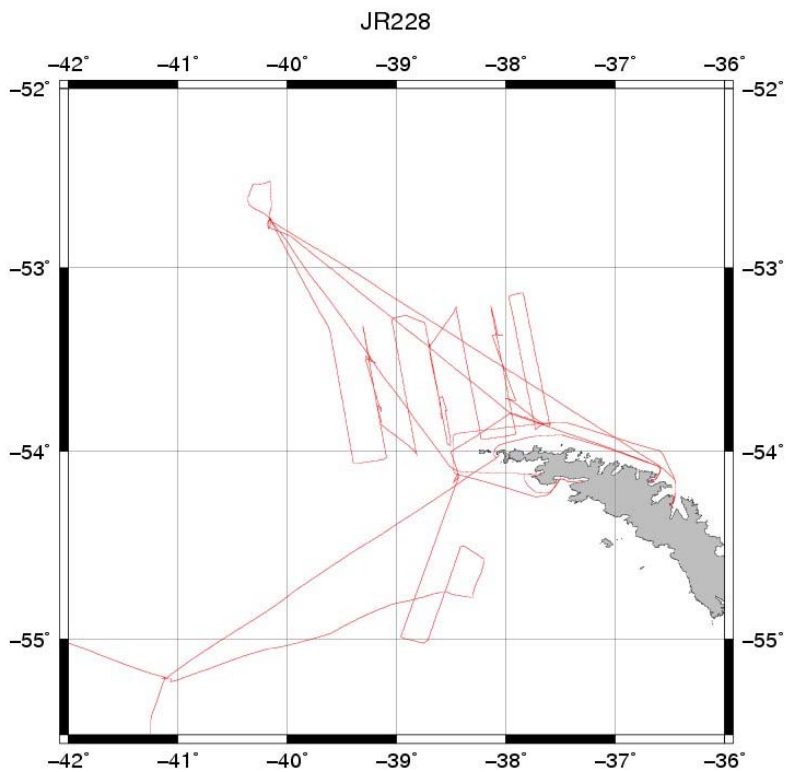

Figure 1: JR228 cruise track from Rothera to Stanley

Figure 2: JR228 - cruise track around South Georgia showing Western Core Box and moorings