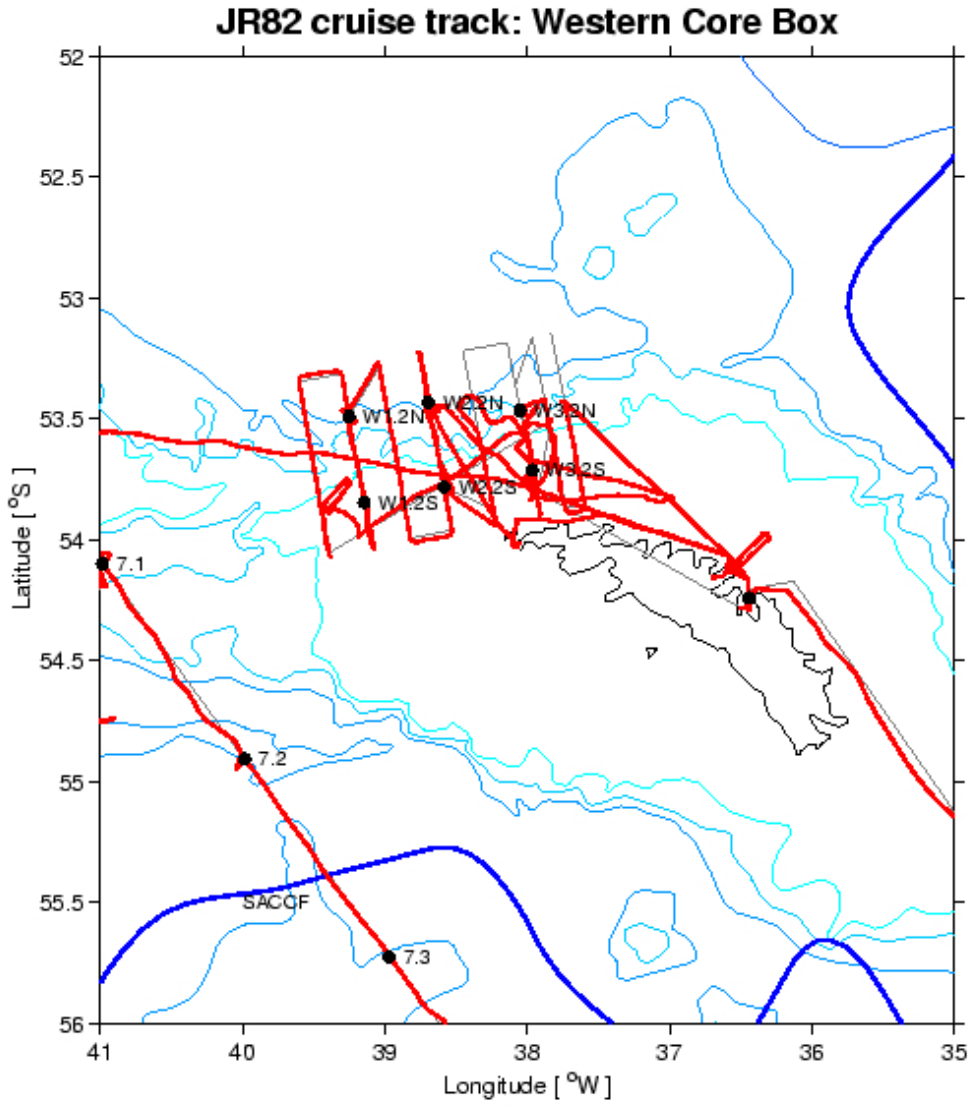

CRUISE TRACK SCOTIA SEA

---

CRUISE TRACK WESTERN CORE BOX

---

6.5

7.5