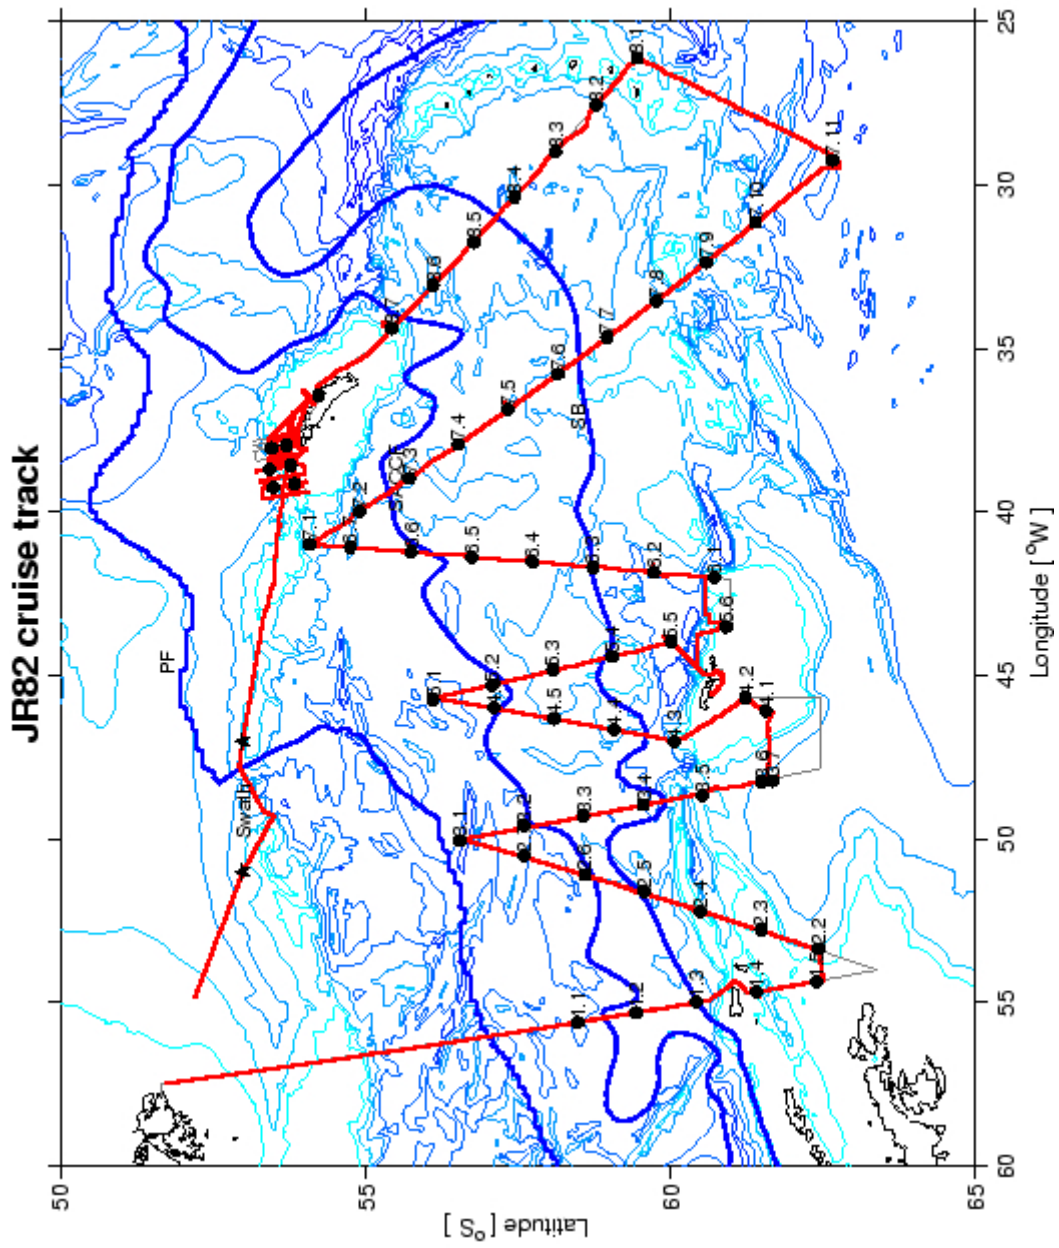

CRUISE TRACK SCOTIA SEA

---

CRUISE TRACK WESTERN CORE BOX

---

6.5

7.5