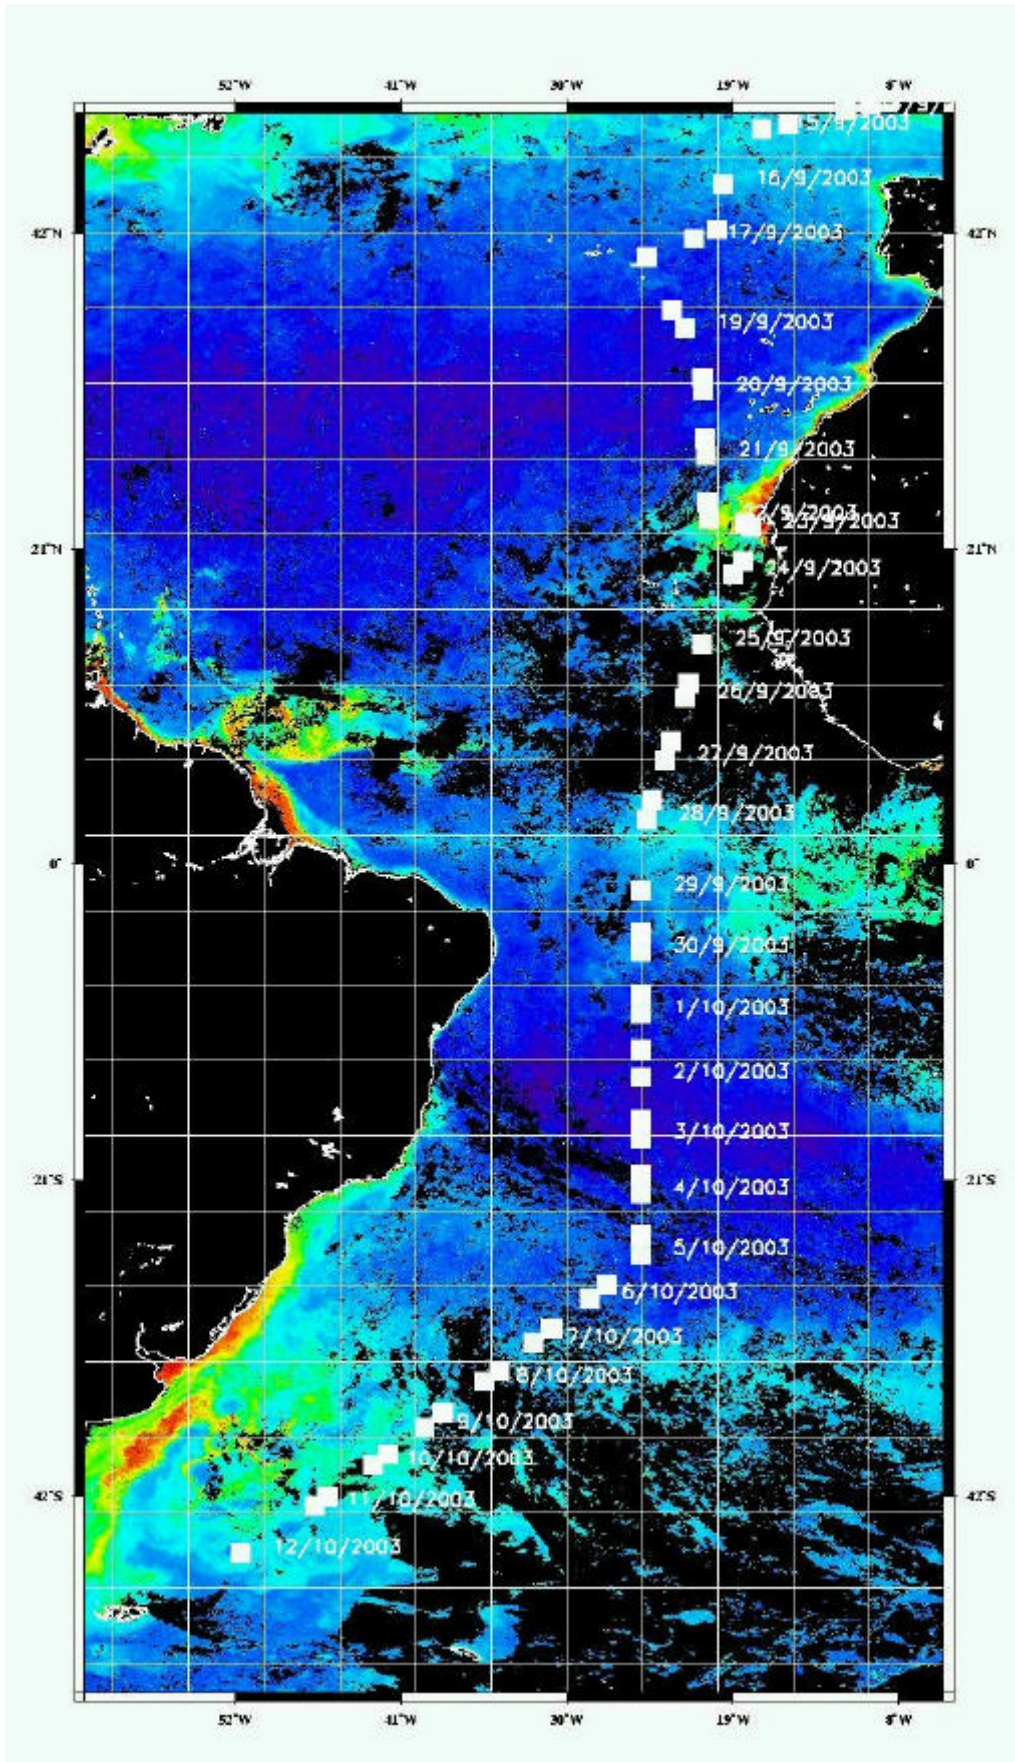

AMT13 Cruise Report

Figure 1 Cruise track overlaid on SeaWiFS 29 August to 5 September composite