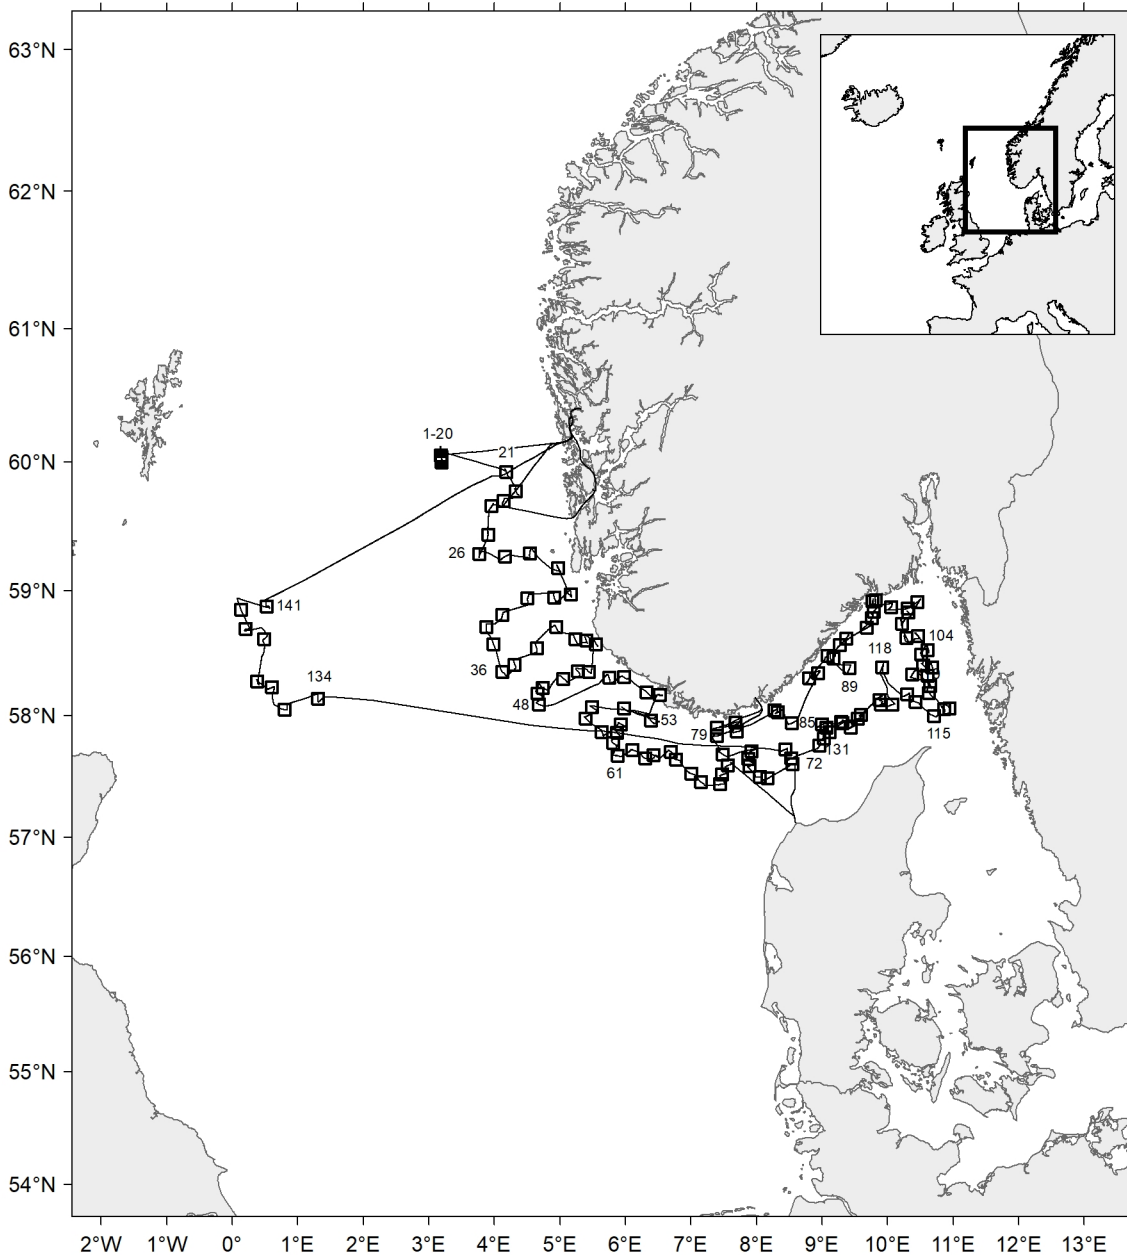

Cruise no 2021601 "K. Bonnevie" (Chart I)
7–31 January 2021

z CTD st.no 2-122

Cruise no 2021601 "K. Bonnevie" (Chart II)
7-31 January 2021

Bottom trawl st.no 1-141