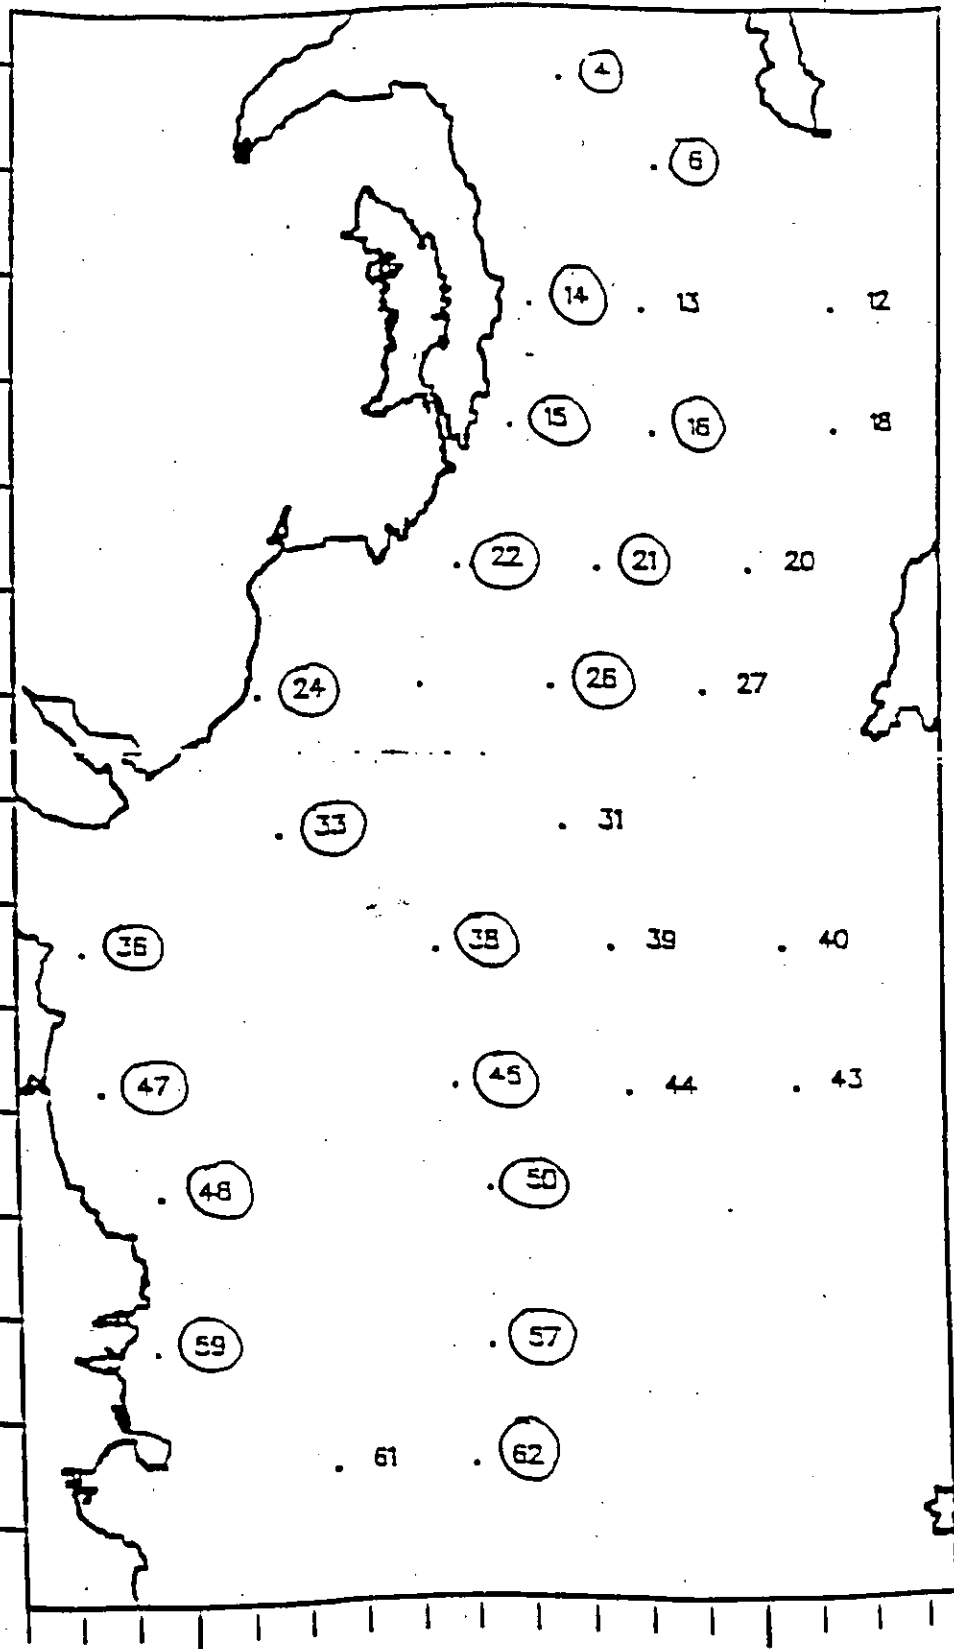

DEGREES NORTH

54.5

54.0

53.5

-6

-5

DEGREES WEST

SAMPLING SCHEDULE

CRUISE LF 05/96

DATE 26 Feb - 1 March 1996. 256