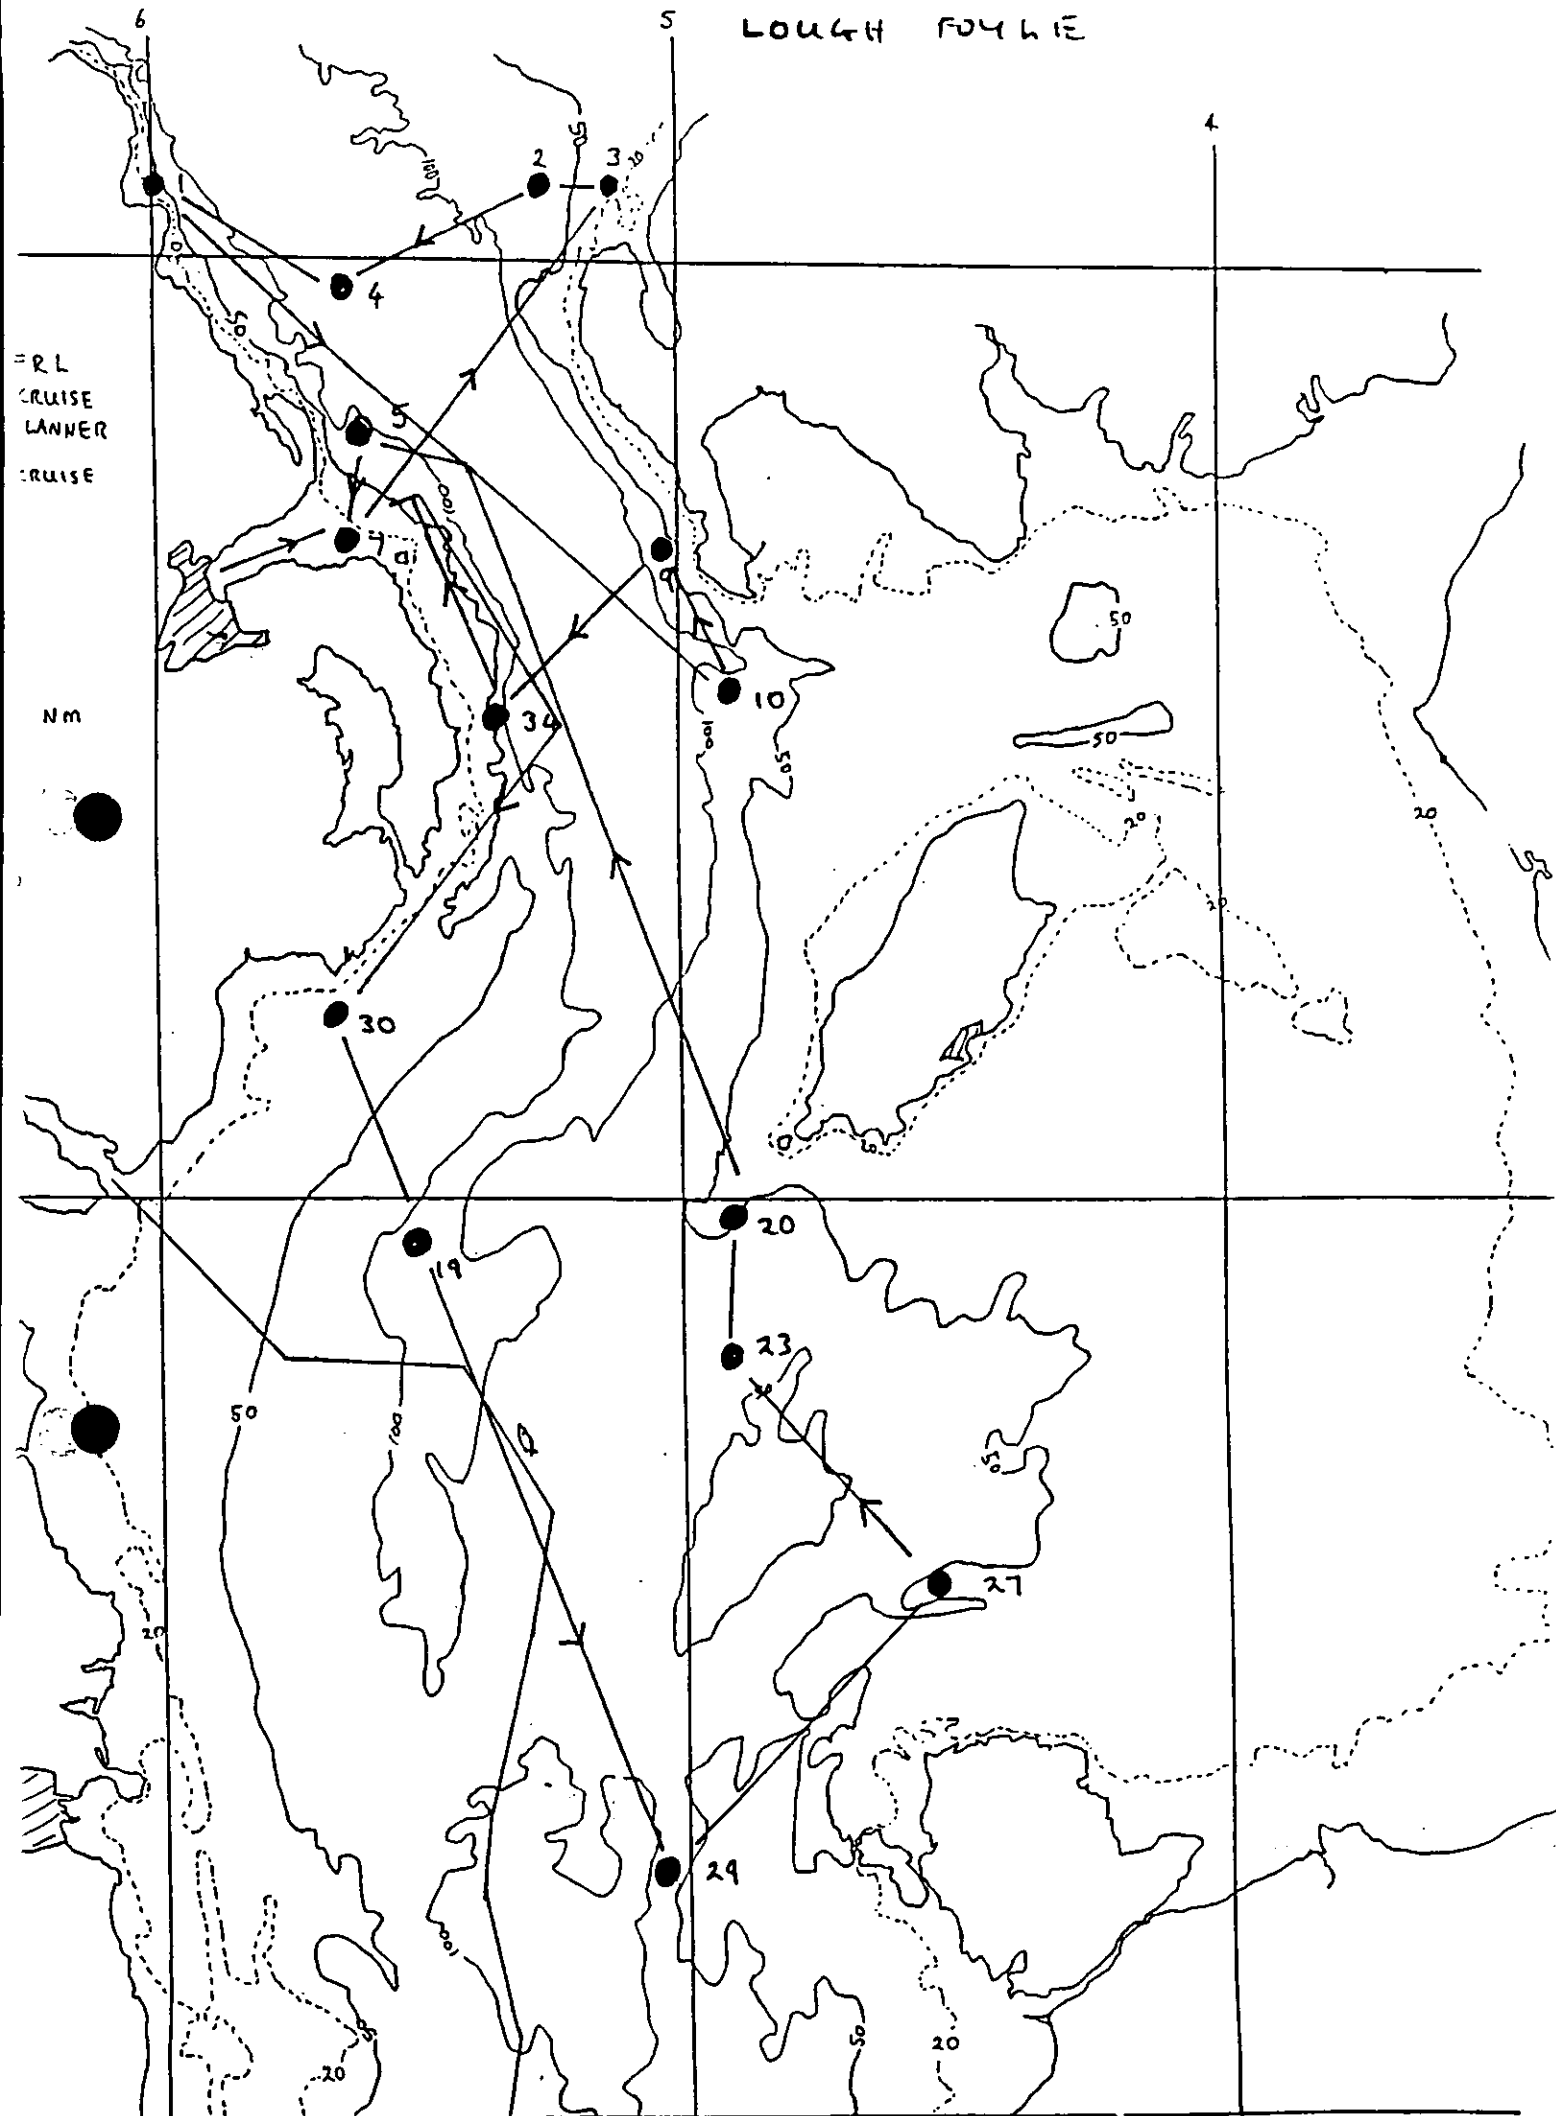

LOUGH FOYLE

CRUISE TRACK  
CRUISE LANNER  
STATION

Nm  
●

CRUISE TRACK: LF/2/88  
ORDER OF STATIONS: 30, 19, 29, 27, 23, 20, 5, 7, 3, 2, 4, 1, 10, 9, 34