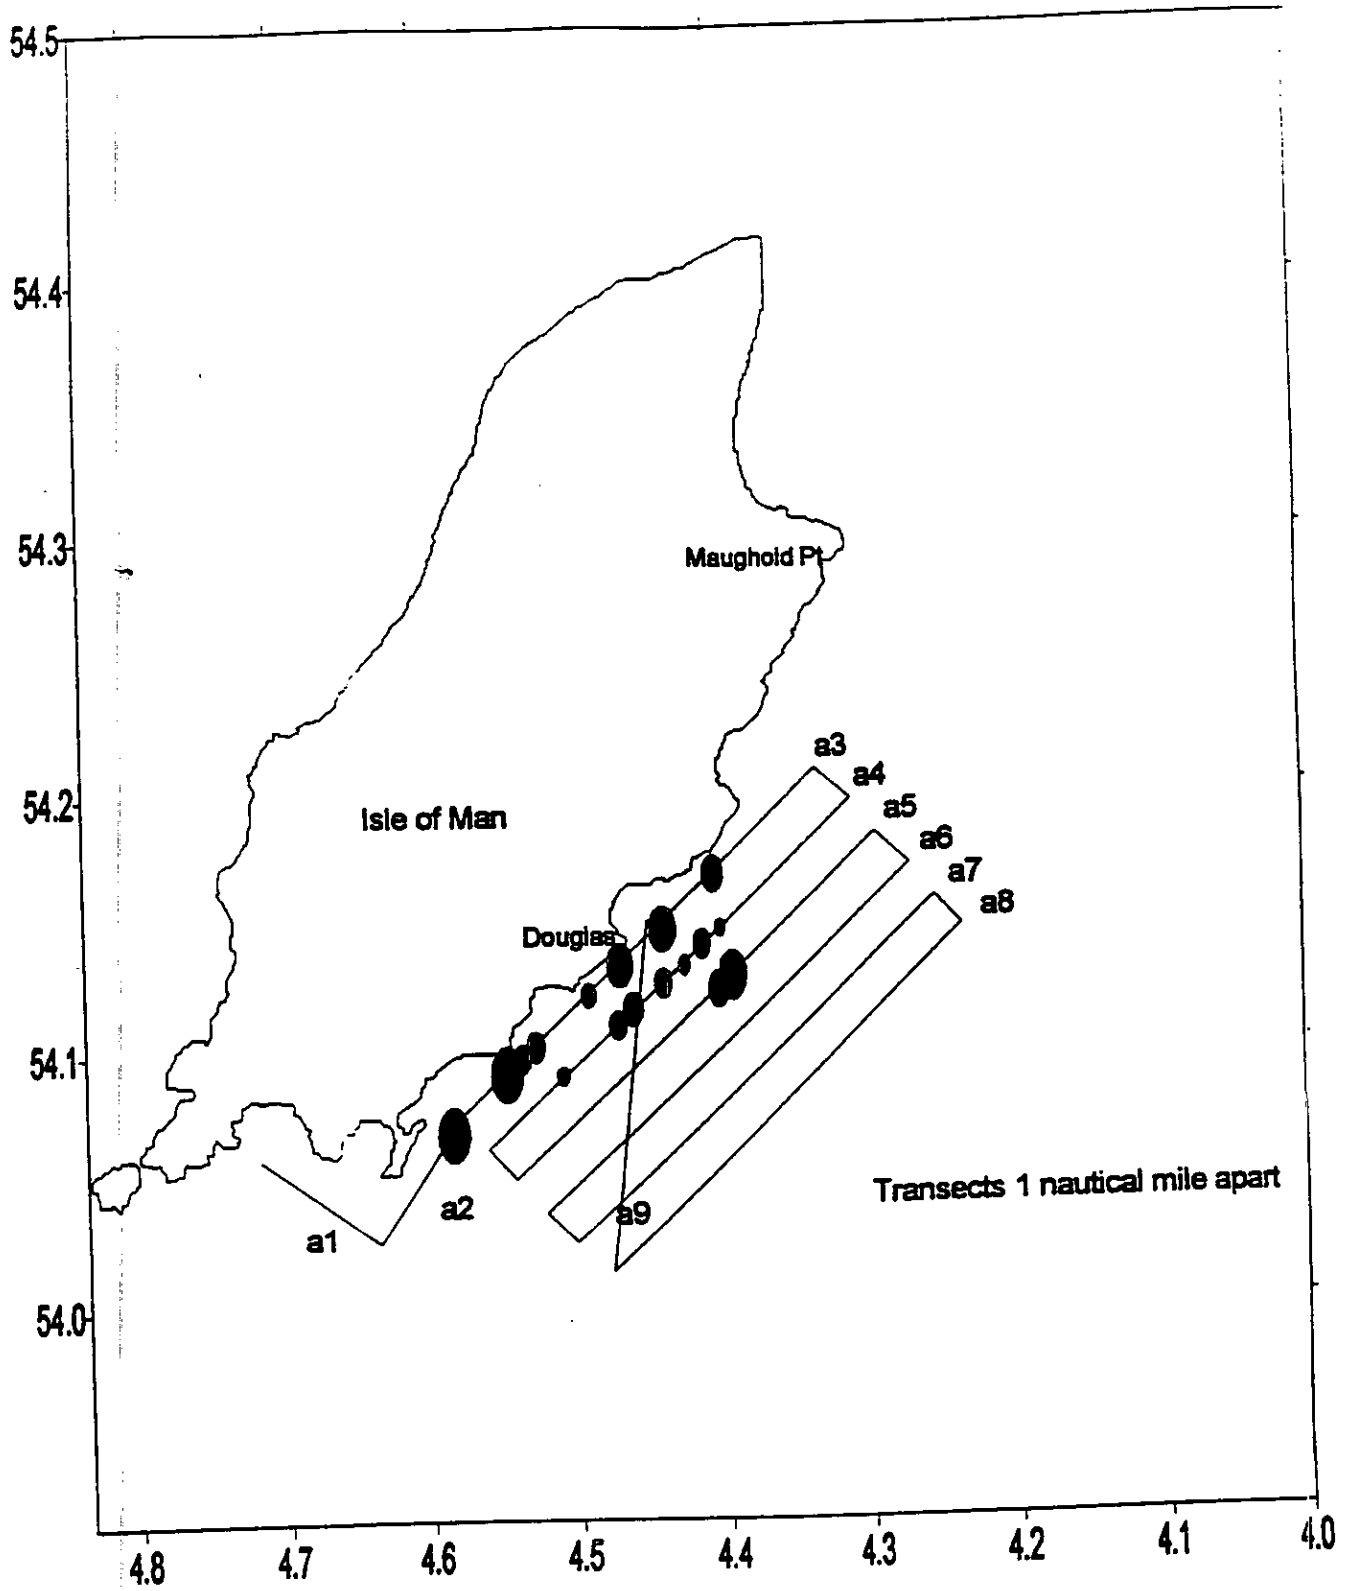

Fig. 1 Positions of transects and trawls for cruise LF3798

Fig. 2 Transects for night-time survey of Douglas Bank spawning grounds: Friday 11 September - Saturday 12 September. Positions of herring schools are indicated by ellipses (areas of ellipses are proportional to size of schools).